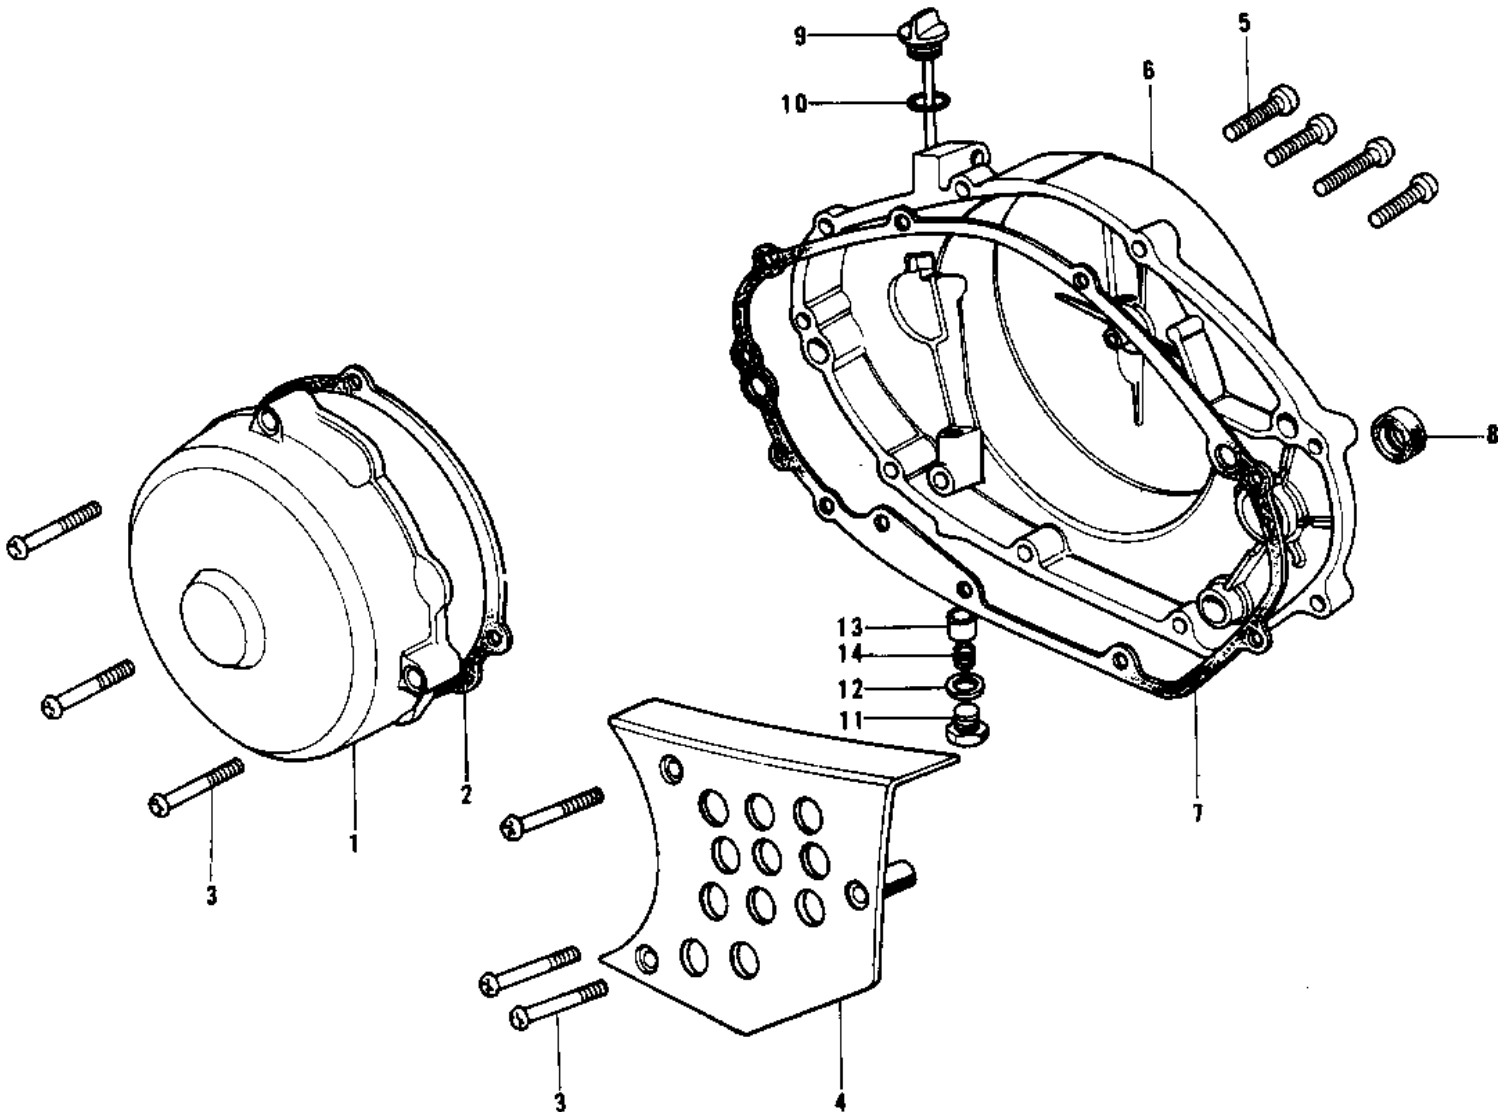

1975 KX400 PARTS DIAGRAM

ENGINE COVERS

1975 KX400 PARTS LIST

ENGINE COVERS

ITEM NAME	PART NUMBER	QUANTITY
COVER,L.H ENGINE (Ref # 1)	14031-065	1
GASKET,L.H ENG COVER (Ref # 2)	14045-016	1
SCREW PAN HEAD 6X40 (Ref # 3)	220B0640	3
COVER,FRONT CHAIN (Ref # 4)	14026-017	1
SCREW PAN HEAD 6X30 (Ref # 5)	220B0630	9
COVER,R.H ENGINE (Ref # 6)	14032-087	1
GASKET,R.H ENG COTER (Ref # 7)	14046-027	1
OIL SEAL SB20285 (Ref # 8)	92049-012	1
PLUG,OIL FILLER (Ref # 9)	16115-019	1
"O" RING,20MM (Ref # 10)	670B2020	1
PLUG,OIL DRAIN (Ref # 11)	92067-014	1
GASKET,DRAIN PLUG (Ref # 12)	92065-088	1
BUSHING (Ref # 13)	92028-133	1
SPRING (Ref # 14)	92081-118	1