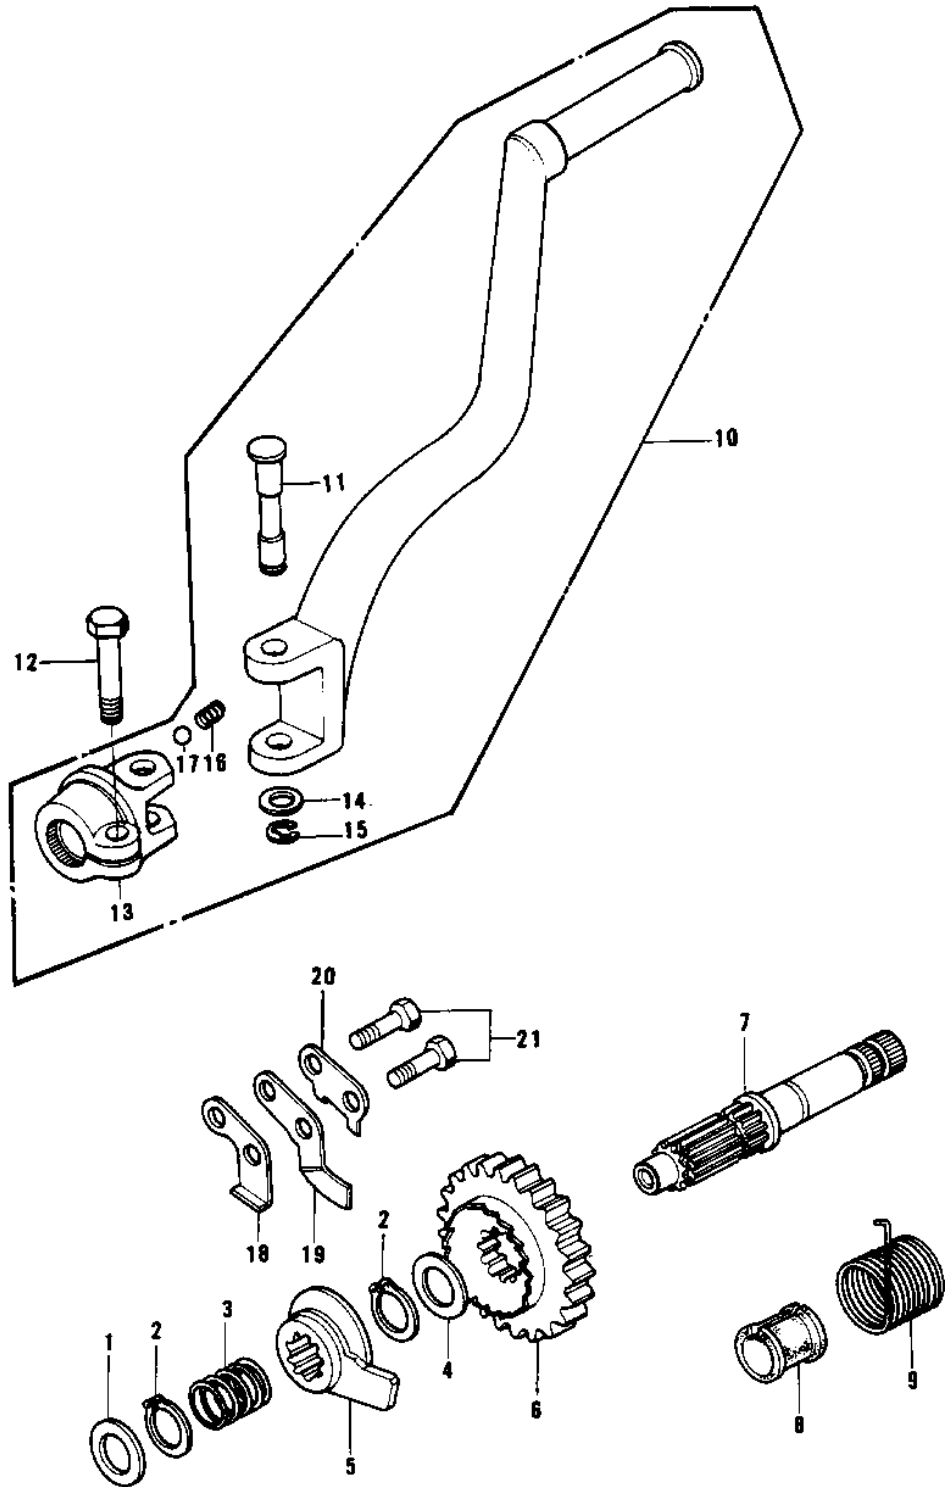

1975 KX400 PARTS DIAGRAM

KICKSTARTER MECHANISM

1975 KX400 PARTS LIST

KICKSTARTER MECHANISM

ITEM NAME	PART NUMBER	QUANTITY
WASHER (Ref # 1)	92022-252	1
CIRCLIP (Ref # 2)	92033-026	2
SPRING (Ref # 3)	92081-097	1
WASHER-PLAIN 25MM (Ref # 4)	92022-159	1
RATCHET (Ref # 5)	13078-007	1
GEAR,KICKSTARTER (Ref # 6)	13068-029	1
SHAFT,KICKSTARTER (Ref # 7)	13066-031	1
GUIDE,KICKSTARTER (Ref # 8)	13070-007	1
SPRING-KICKSTARTER (Ref # 9)	92082-003	1
PEDAL ASSY,KICK (Ref # 10)	13058-060	1
PIN,KICK PEDAL (Ref # 11)	92043-119	1
BOLT-HEX HEAD,10MM (Ref # 12)	92001-085	1
BOLT,HEX HEAD,10X25 (Ref # 12)	113G1025	1
BOSS,KICK PEDAL (Ref # 13)	13061-026	1
WASHER PLAIN 10MM (Ref # 14)	410B1000	1
CIRCLIP,7MM (Ref # 15)	482K7000	1
SPRING KICK PEDAL (Ref # 16)	92081-020	1
BALL STEEL 1/4' (Ref # 17)	600A0800	1
STOPPER,KICKSTARTER (Ref # 18)	13072-014	1
GUIDE,KICKSTARTER (Ref # 19)	13206-1003	1
WASHER,LOCK (Ref # 20)	92031-008	1
BOLT-UPSET,6X16 (Ref # 21)	112G0616	2