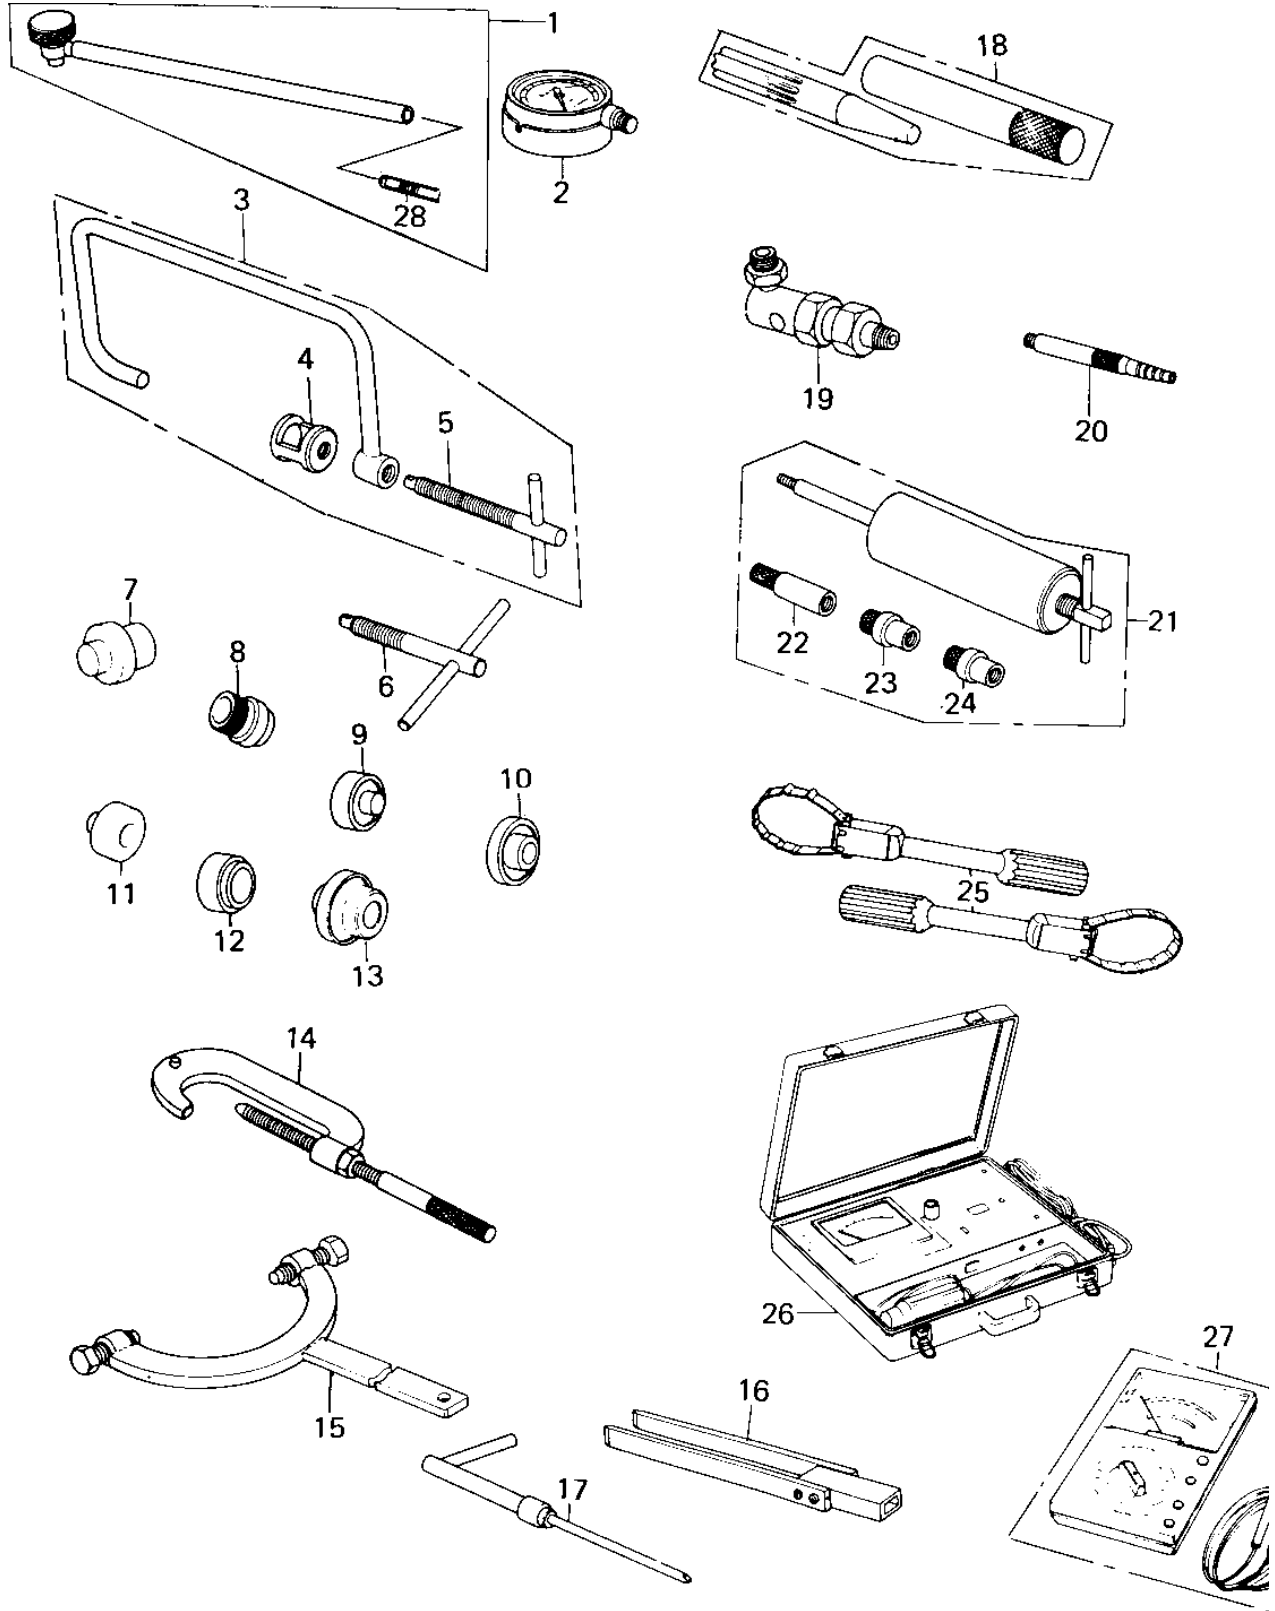

1979 KZ400-H1 PARTS DIAGRAM

SPECIAL SERVICE TOOLS "B"

1979 KZ400-H1 PARTS LIST

SPECIAL SERVICE TOOLS "B"

ITEM NAME	PART NUMBER	QUANTITY
GAUGE,FUEL LEVEL (Ref # 1)	57001-208	1
*** N.L.A.*** (Canada) (Ref # 2)	57001-226	1
COMPRESSOR,VLV SPRING (Ref # 3)	57001-241	1
57001-246 (Canada) (Ref # 4)	57001-242	1
BOLT,VALVE COMPRESER (Ref # 5)	57001-244	1
57001-1216 (Canada) (Ref # 6)	57001-254	1
GUIDE,SHIFT OIL SEAL (Ref # 7)	57001-264	1
*** N.L.A.*** (Canada) (Ref # 8)	57001-265	1
57001-1129 (Canada) (Ref # 9)	57001-288	1
57001-1129 (Canada) (Ref # 10)	57001-289	1
57001-1129 (Canada) (Ref # 11)	57001-290	1
*** N.L.A.*** (Canada) (Ref # 12)	57001-294	1
*** N.L.A.*** (Canada) (Ref # 13)	57001-296	1
57001-1243 (Canada) (Ref # 14)	57001-307	1
57001-1313 (Canada) (Ref # 15)	57001-308	1
UNAVAILABLE IN PRICE BOOK (Ref # 16)	57001-341	1
ADJUSTER BALANCE (Ref # 17)	57001-351	1
*** N.L.A.*** (Canada) (Ref # 18)	57001-380	1
*** N.L.A.*** (Canada) (Ref # 19)	57001-400	1
ADAPTER,VACUUM GAUGE (Ref # 20)	57001-401	1
PULLER-PISTON PIN (Ref # 21)	57001-910	1
ADAPTER A,PIN PULLER (Canada) (Ref # 22)	57001-912	(1
ADAPTER B, PIN PULLER (Ref # 23)	57001-913	1
ADAPTER C,PIN PULLER (Ref # 24)	57001-914	(1
57001-1094 (Canada) (Ref # 25)	57001-921	1
*** N.L.A.*** (Canada) (Ref # 26)	57001-980	1
MULTIMETER (Ref # 27)	57001-983	1
GAUGE-FUEL LEVEL (Ref # 28)	57001-1017	1