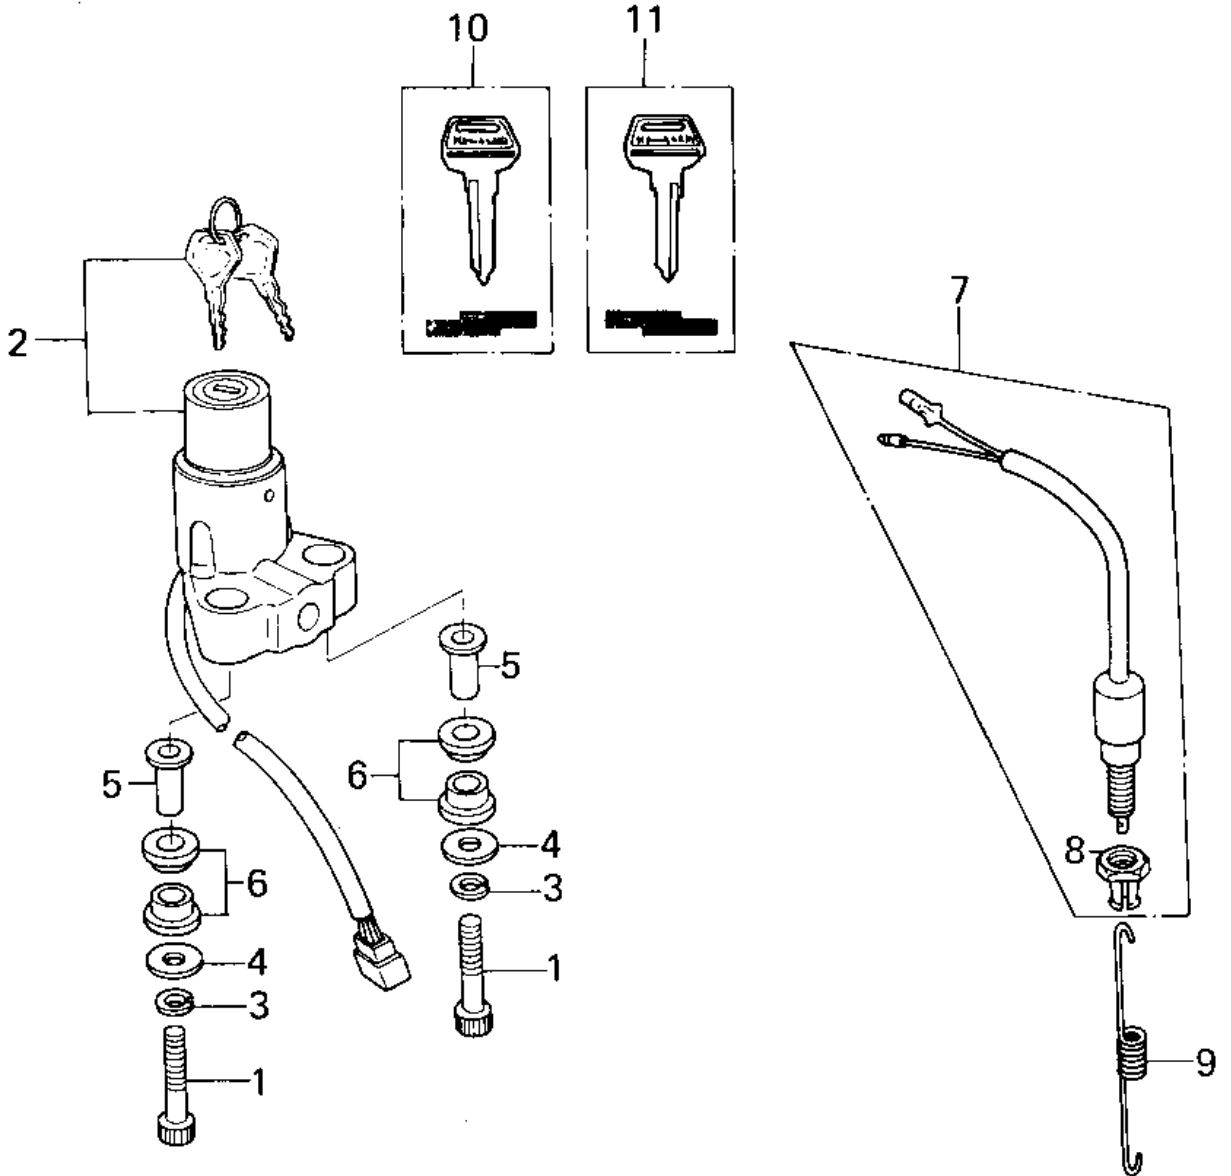

1979 KZ400-H1 PARTS DIAGRAM

IGNITION SWITCH

1979 KZ400-H1 PARTS LIST

IGNITION SWITCH

ITEM NAME	PART NUMBER	QUANTITY
BOLT,ALLEN,8X45 (Ref # 1)	120P0845	2
SWITCH ASSY,IGNITION (Ref # 2)	27005-1033	1
WASHER SPRING 8MM (Ref # 3)	461F0800	2
WASHER,8.5X20X1.6 (Ref # 4)	92022-1561	2
COLLAR,IG SWITCH (Ref # 5)	92027-1135	2
DAMPER,IG SWITCH (Ref # 6)	92075-1119	4
SWITCH,BRAKE LIGHT (Ref # 7)	27010-025	1
NUT,BRAKE LAMP SWITCH (Ref # 8)	27037-001	1
BRAKE SWITCH SPRING (Ref # 9)	27011-021	1
KEY,BLANK (Ref # 10)	27008-1034	(1
KEY,BLANK (Ref # 11)	27008-1035	(1