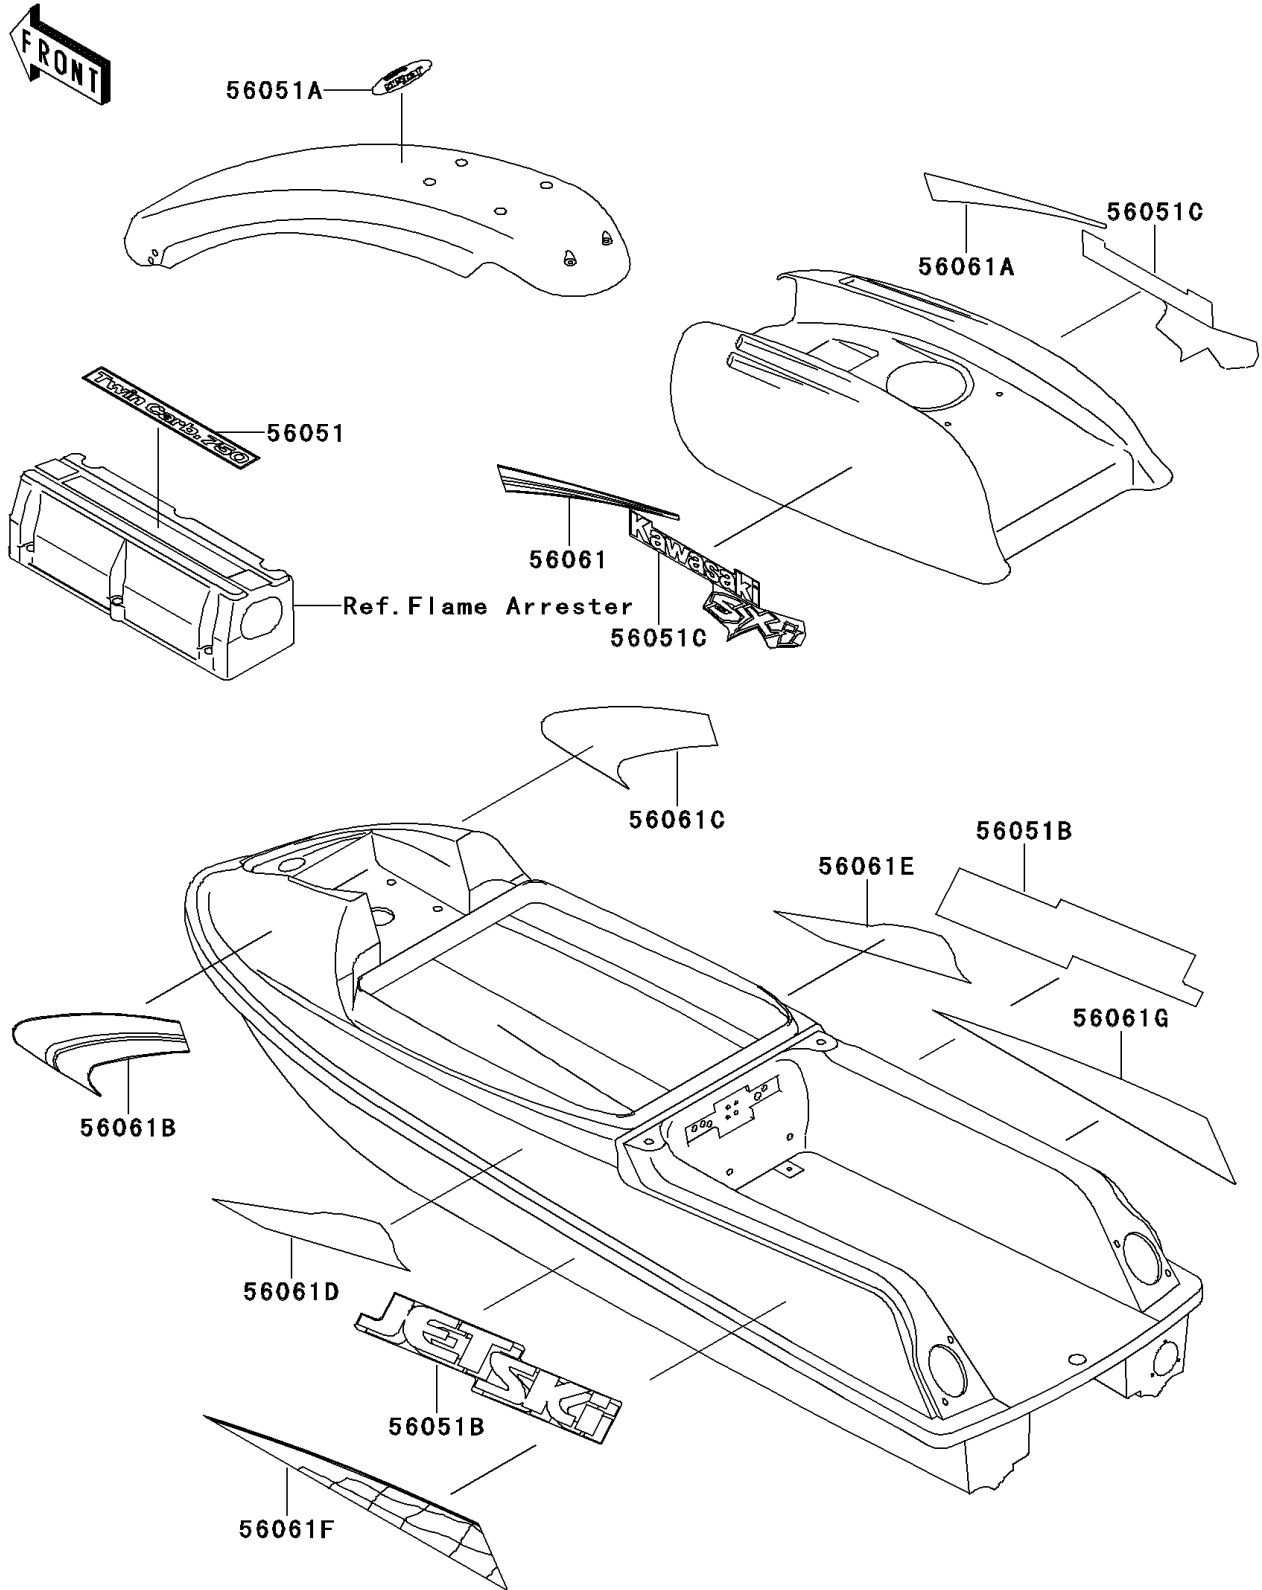

1997 750 SXi (Canada Only) PARTS DIAGRAM

Decals(JS750-B3)

F3880B

1997 750 SXi (Canada Only) PARTS LIST

Decals(JS750-B3)

ITEM NAME	PART NUMBER	QUANTITY
MARK,TWIN CARB.750 (Ref # 56051)	56051-3742	1
MARK,HANDLE COVER,JET SKI (Ref # 56051A)	56051-3751	1
MARK,HULL,JET SKI (Ref # 56051B)	56051-3762	2
MARK,ENGINE HOOD,KAWASAKI/SXI (Ref # 56051C)	56051-3763	2
PATTERN,ENGINE HOOD,LH (Ref # 56061)	56061-3798	1
PATTERN,ENGINE HOOD,RH (Ref # 56061A)	56061-3799	1
PATTERN,DECK,FR,LH (Ref # 56061B)	56061-3800	1
PATTERN,DECK,FR,RH (Ref # 56061C)	56061-3801	1
PATTERN,DECK,CNT,LH (Ref # 56061D)	56061-3802	1
PATTERN,DECK,CNT,RH (Ref # 56061E)	56061-3803	1
PATTERN,DECK,RR,LH (Ref # 56061F)	56061-3804	1
PATTERN,DECK,RR,RH (Ref # 56061G)	56061-3805	1