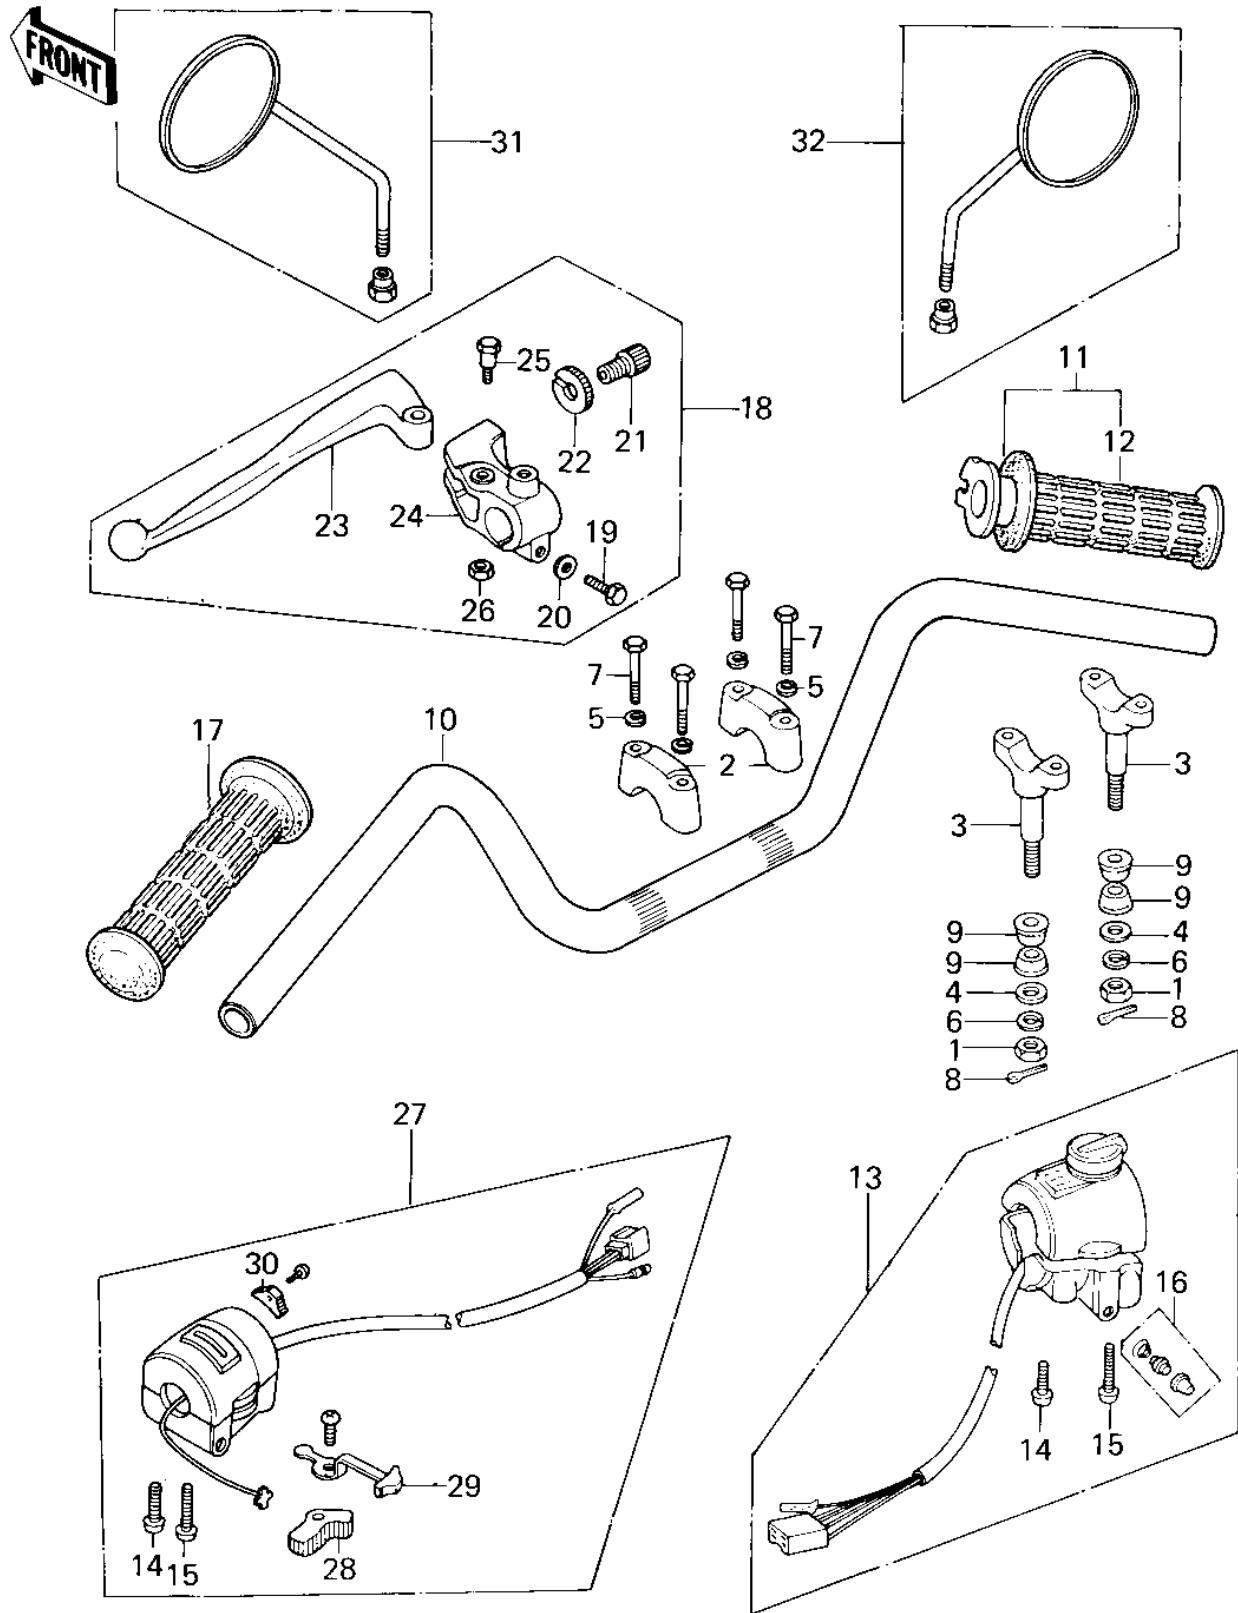

1979 KZ400-H1 PARTS DIAGRAM

HANDLEBAR

1979 KZ400-H1 PARTS LIST

HANDLEBAR

ITEM NAME	PART NUMBER	QUANTITY
NUT,10MM (Ref # 1)	314B1000	1
HOLDER-HANDLEBAR (Ref # 2)	46012-008	1
HOLDER-HANDLEBAR LOW (Ref # 3)	46012-010	1
CAP HANDLEBAR HOLDER (Ref # 4)	46016-003	1
WASHER SPRING 8MM (Ref # 5)	461F0800	1
WASHER SPRING 10MM (Ref # 6)	461F1000	1
BOLT 8X38 (Ref # 7)	92001-1405	1
PIN,SNAP (Ref # 8)	554A0800	1
DAMPER RUBBER HANDLE (Ref # 9)	92075-039	1
HANDLEBAR (Ref # 10)	46003-1045	1
GRIP ASSY,THROTTLE (Ref # 11)	46019-038	1
RUBBER,R.H GRIP (Ref # 12)	46061-018	1
HOUSING ASSY,R.H (Ref # 13)	46091-1039	1
SCREW PAN HEAD 5X30 (Ref # 14)	220B0530	1
SCREW-PAN-CROS (Ref # 15)	220B0535	1
SWITCH ASSY,HORN BUTN (Ref # 16)	27010-1009	1
RUBBER,L.H GRIP (Ref # 17)	46075-028	1
LEVER ASSY,CLUTCH (Ref # 18)	46076-052	1
BOLT HEX HEAD 6X25 (Ref # 19)	110N0625	1
WASHER PLAIN 6MM (Ref # 20)	410B0600	1
SCREW CABLE ADJUST (Ref # 21)	46055-003	1
NUT,CABLE ADUST NUT (Ref # 22)	46056-007	1
LEVER,CLUTCH (Ref # 23)	46092-023	1
HOLDER,CLUTCH LEVER (Ref # 24)	46094-017	1
BOLT,HEX HEAD (Ref # 25)	92007-047	1
NUT (Ref # 26)	92019-008	1
HOUSING ASSY,CONT,L.H (Ref # 27)	46091-1079	1
BUTTON, HORN PUSH (Ref # 28)	46028-006	1
KNOB,LIGHTING SW L.H (Ref # 29)	46043-005	1

1979 KZ400-H1 PARTS LIST

HANDLEBAR

ITEM NAME	PART NUMBER	QUANTITY
KNOB,LIGHTING SW L.H (Ref # 30)	46044-013	1
REAR VIEW MIRROR,L.H. (Ref # 31)	56001-1007	1
REAR VIEW MIRROR,R.H. (Ref # 32)	56001-1008	1