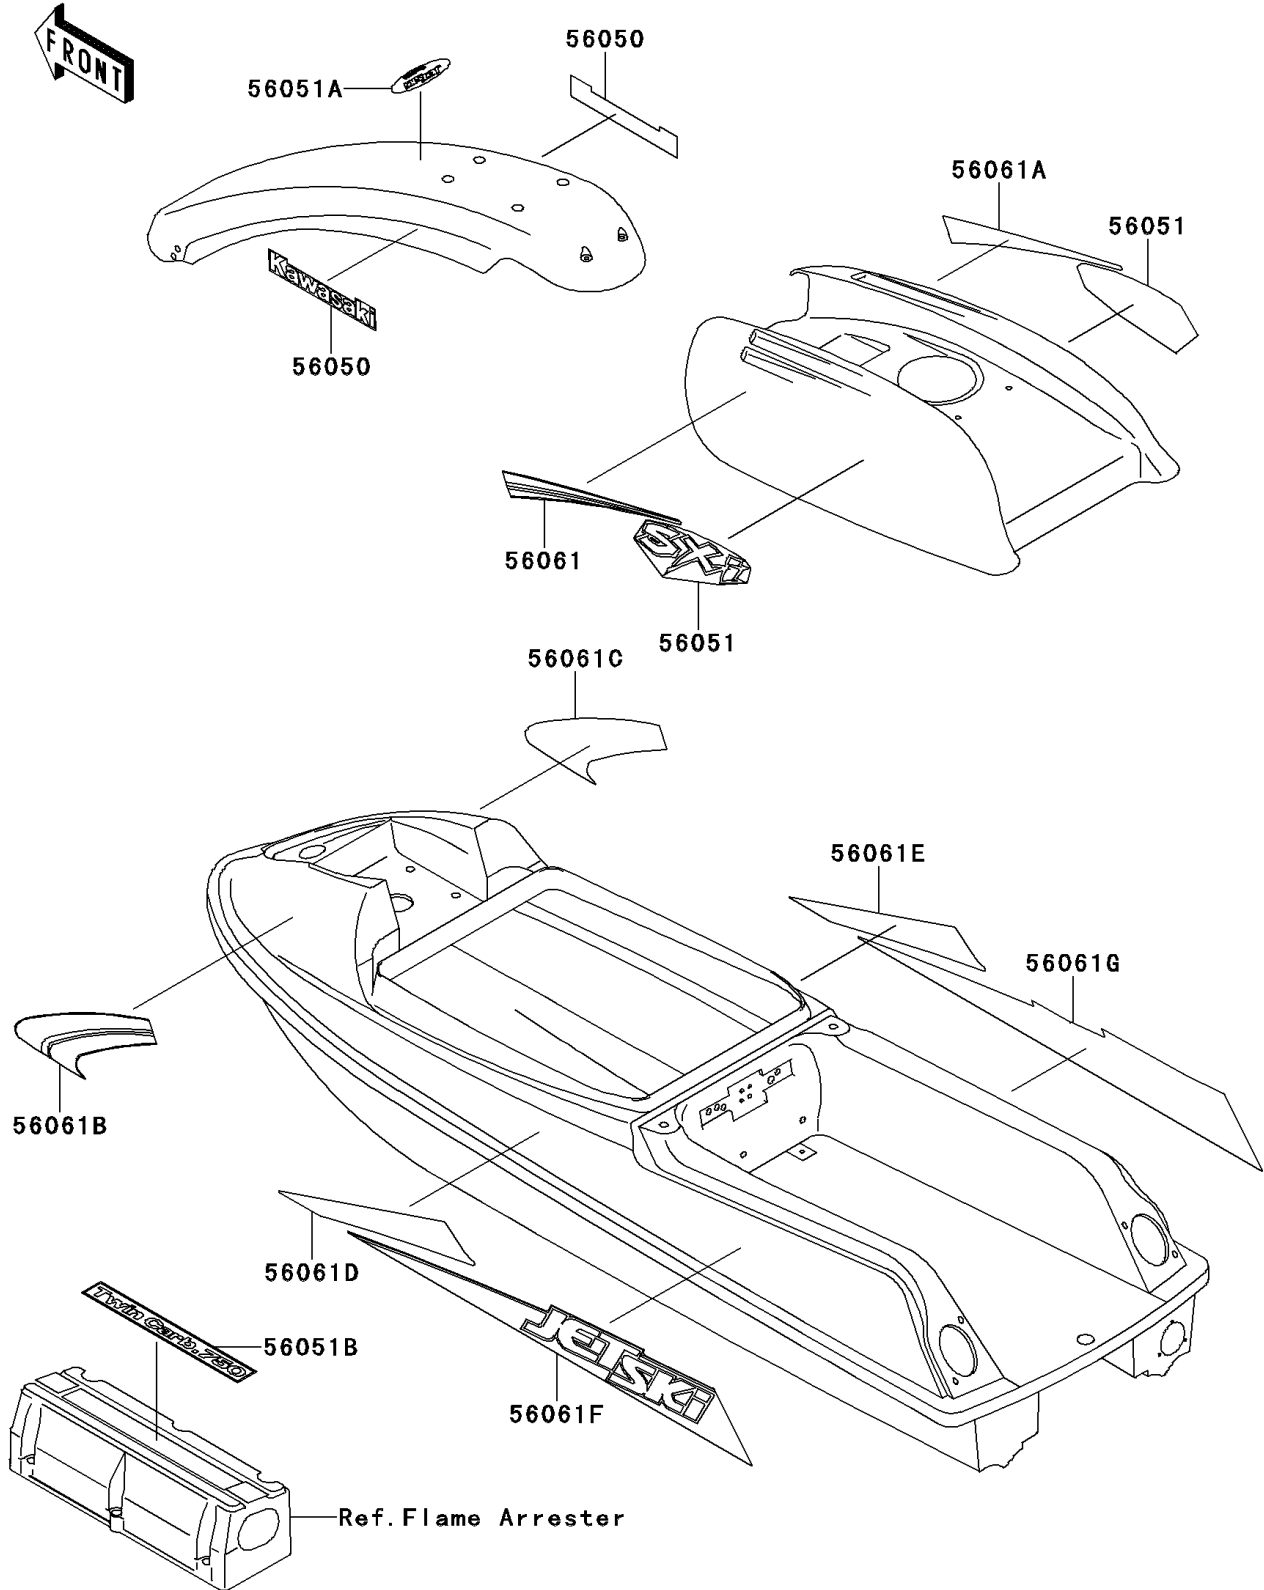

1996 750 SXi PARTS DIAGRAM

Decals(JS750-B2)

F3880A

1996 750 SXi PARTS LIST

Decals(JS750-B2)

| ITEM NAME | PART NUMBER | QUANTITY |
|--|-------------|----------|
| MARK,HANDLE COVER,KAWASAKI (Ref # 56050) | 56050-1981 | 1 |
| MARK,ENGINE HOOD,SXI (Ref # 56051) | 56051-3730 | 1 |
| MARK,METER COVER,JET SKI (Ref # 56051A) | 56051-3735 | 1 |
| MARK,TWIN CARB.750 (Ref # 56051B) | 56051-3742 | 1 |
| PATTERN,ENGINE HOOD,LH (Ref # 56061) | 56061-3746 | 1 |
| PATTERN,ENGINE HOOD,RH (Ref # 56061A) | 56061-3747 | 1 |
| PATTERN,DECK,FR,LH (Ref # 56061B) | 56061-3748 | 1 |
| PATTERN,DECK,FR,RH (Ref # 56061C) | 56061-3749 | 1 |
| PATTERN,DECK,CNT,LH (Ref # 56061D) | 56061-3750 | 1 |
| PATTERN,DECK,CNT,RH (Ref # 56061E) | 56061-3751 | 1 |
| PATTERN,DECK,RR,LH (Ref # 56061F) | 56061-3752 | 1 |
| PATTERN,DECK,RR,RH (Ref # 56061G) | 56061-3753 | 1 |