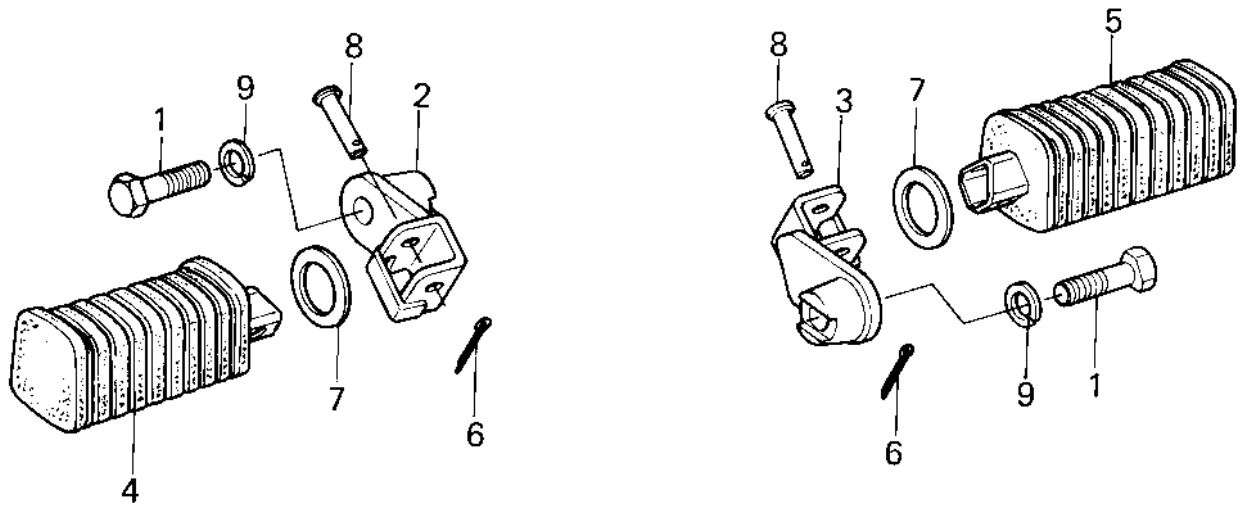

1979 KZ400-H1 PARTS DIAGRAM

FOOTRESTS

1979 KZ400-H1 PARTS LIST

FOOTRESTS

ITEM NAME	PART NUMBER	QUANTITY
BOLT HEX HEAD 12X40 (Ref # 1)	113B1240	1
HOLDER,STEP,L.H. (Ref # 2)	34003-1041	1
HOLDER,STEP,R.H. (Ref # 3)	34003-1042	1
STEP-ASSY,FR,RH (Ref # 4)	34028-1018	2
PIN COTTER 2.5X16 (Ref # 6)	550D2516	1
WASHER,PLAIN (Ref # 7)	92022-250	1
PIN,FOOTREST BAR FIT (Ref # 8)	92043-115	1
WASHER SPRING 12MM (Ref # 9)	461F1200	1
BOLT-SMALL-FINE,10X45 (Ref # 10)	113G1045	1
NUT,10MM (Ref # 11)	314B1000	1
HOLDER,REAR FOOTREST (Ref # 12)	34003-1025	1
WASHER PLAIN 10MM (Ref # 13)	410B1000	1
WASHER SPRING 10MM (Ref # 14)	461F1000	1
PIN,COTTER,2.0X12 (Ref # 15)	550D2012	1
WASHER-PLAIN (OPT) (Ref # 16)	92022-199	1
PIN (Ref # 17)	92043-1464	1
RUBBER,FOOTREST (Ref # 18)	92076-027	1