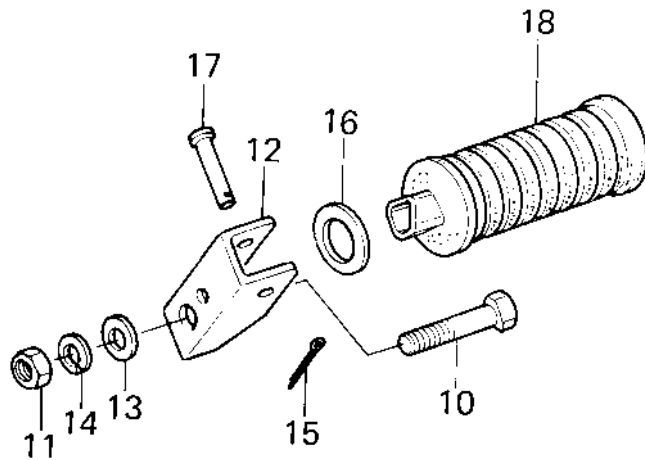

1979 KZ400-H1 PARTS DIAGRAM

FOOTRESTS

1979 KZ400-H1 PARTS LIST

FOOTRESTS

ITEM NAME	PART NUMBER	QUANTITY
BOLT HEX HEAD 12X40 (Ref # 1)	113B1240	1
HOLDER,STEP,L.H. (Ref # 2)	34003-1041	1
HOLDER,STEP,R.H. (Ref # 3)	34003-1042	1
STEP-ASSY,FR,RH (Ref # 4)	34028-1018	2
PIN COTTER 2.5X16 (Ref # 6)	550D2516	1
WASHER,PLAIN (Ref # 7)	92022-250	1
PIN,FOOTREST BAR FIT (Ref # 8)	92043-115	1
WASHER SPRING 12MM (Ref # 9)	461F1200	1
BOLT-SMALL-FINE,10X45 (Ref # 10)	113G1045	1
NUT,10MM (Ref # 11)	314B1000	1
HOLDER,REAR FOOTREST (Ref # 12)	34003-1025	1
WASHER PLAIN 10MM (Ref # 13)	410B1000	1
WASHER SPRING 10MM (Ref # 14)	461F1000	1
PIN,COTTER,2.0X12 (Ref # 15)	550D2012	1
WASHER-PLAIN (OPT) (Ref # 16)	92022-199	1
PIN (Ref # 17)	92043-1464	1
RUBBER,FOOTREST (Ref # 18)	92076-027	1