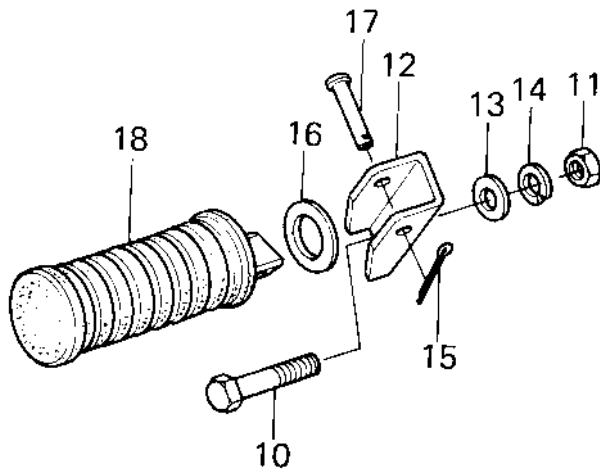

1979 KZ400-H1 PARTS DIAGRAM

FOOTRESTS

1979 KZ400-H1 PARTS LIST

FOOTRESTS

ITEM NAME	PART NUMBER	QUANTITY
BOLT HEX HEAD 12X40 (Ref # 1)	113B1240	1
HOLDER,STEP,L.H. (Ref # 2)	34003-1041	1
HOLDER,STEP,R.H. (Ref # 3)	34003-1042	1
STEP-ASSY,FR,RH (Ref # 4)	34028-1018	2
PIN COTTER 2.5X16 (Ref # 6)	550D2516	1
WASHER,PLAIN (Ref # 7)	92022-250	1
PIN,FOOTREST BAR FIT (Ref # 8)	92043-115	1
WASHER SPRING 12MM (Ref # 9)	461F1200	1
BOLT-SMALL-FINE,10X45 (Ref # 10)	113G1045	1
NUT,10MM (Ref # 11)	314B1000	1
HOLDER,REAR FOOTREST (Ref # 12)	34003-1025	1
WASHER PLAIN 10MM (Ref # 13)	410B1000	1
WASHER SPRING 10MM (Ref # 14)	461F1000	1
PIN,COTTER,2.0X12 (Ref # 15)	550D2012	1
WASHER-PLAIN (OPT) (Ref # 16)	92022-199	1
PIN (Ref # 17)	92043-1464	1
RUBBER,FOOTREST (Ref # 18)	92076-027	1