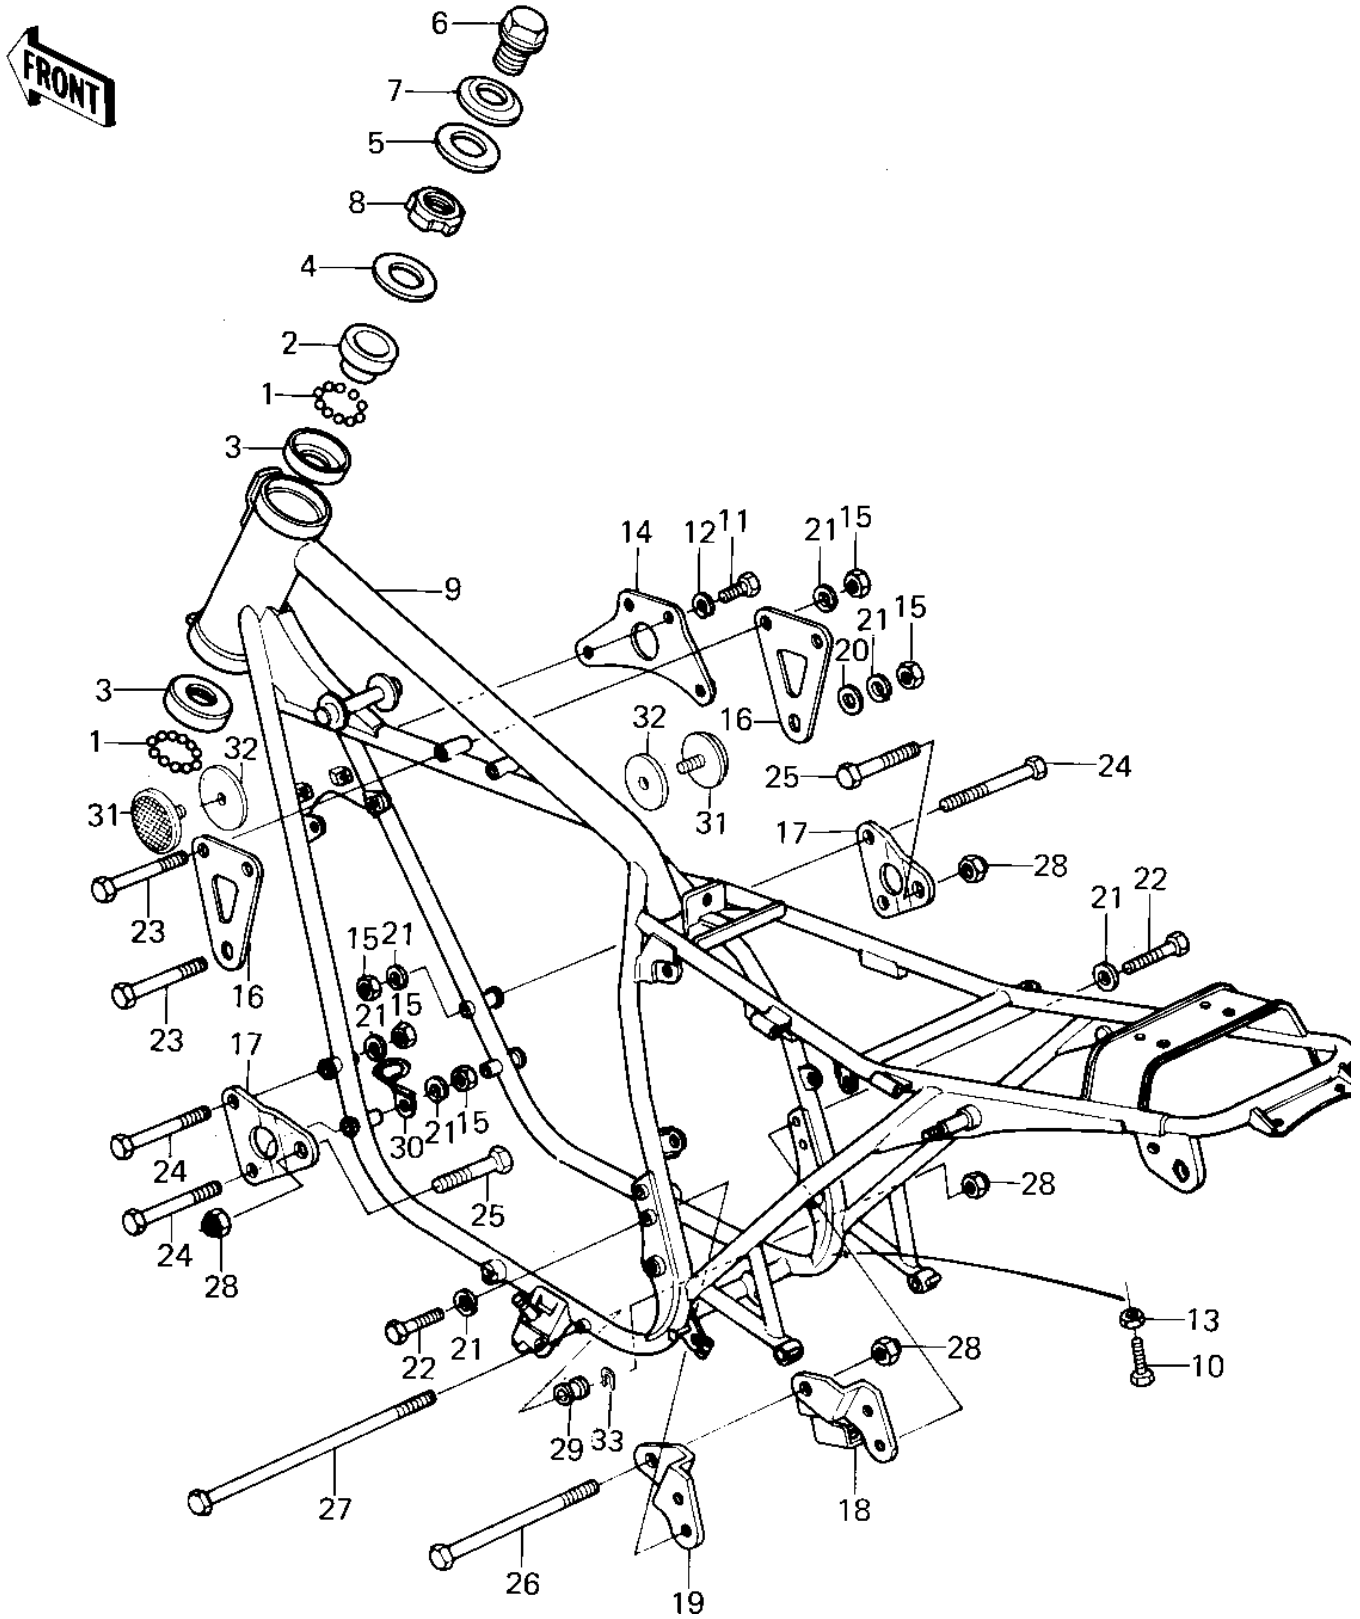

## 1979 KZ400-H1 PARTS DIAGRAM

### FRAME/FRAME FITTINGS

### FRAME/FRAME FITTINGS

ITEM NAME	PART NUMBER	QUANTITY
BALL STEEL 1/4' (Ref # 1)	600A0800	1
CONE STRNG STEM BERNG (Ref # 2)	92047-006	1
RACE STRNG STEM BERNG (Ref # 3)	92048-006	1
CAP, STEERING STEM (Ref # 4)	46098-016	1
WASHER,WAVE (Ref # 5)	46100-003	1
BOLT,STEERG STEM HEAD (Ref # 6)	92007-031	1
WASHER,STEERG STM HD (Ref # 7)	92022-230	1
NUT STEERING STEM LCK (Ref # 8)	92090-007	1
FRAME-COMP (Ref # 9)	32002-1248	1
BOLT-UPSET,6X20 (Ref # 10)	112G0620	1
BOLT-UPSET 6X14 (Ref # 11)	112B0614	1
WASHER SPRING 6MM (Ref # 12)	461F0600	1
NUT 6MM (Ref # 13)	311B0600	1
BRACKET,IGNITON COIL (Ref # 14)	32058-049	1
NUT,8MM (Ref # 15)	311B0800	1
BRACKET,ENGINE,HEAD (Ref # 16)	32029-1097	1
BRACKET,ENGINE,FRONT (Ref # 17)	32029-1098	1
BRACKET,ENG,REAR,R.H. (Ref # 18)	32029-1099	1
BRACKET,ENG REAR,L.H. (Ref # 19)	32029-1100	1
WASHER PLAIN 8MM (Ref # 20)	411B0800	1
WASHER SPRING 8MM (Ref # 21)	461F0800	1
BOLT,FLANGED,8X35 (Ref # 22)	92001-1577	1
BOLT,FLANGED,8X60 (Ref # 23)	92001-1581	1
BOLT,HEX HEAD,8X65 (Ref # 24)	92001-1236	1
BOLT,HEX HEAD,10X50 (Ref # 25)	92001-1254	1
BOLT,HEX HEAD,10X200 (Ref # 26)	92001-1260	1
BOLT,10X300,REAR LOWR (Ref # 27)	92001-1272	1
NUT,LOCK,10MM (Ref # 28)	92019-021	1
COLLAR,ENG MOUNTING (Ref # 29)	92027-160	1

### FRAME/FRAME FITTINGS

ITEM NAME	PART NUMBER	QUANTITY
COLLAR (Ref # 29)	92027-250	1
CLAMP,CABLE (Ref # 30)	92037-1015	1
REFLECTOR,REFLEX (Ref # 31)	28012-016	1
DAMPER RUBBER,REFLECT (Ref # 32)	92094-011	1
SHIM-ENG FIT FR,0.5MM (Ref # 33)	92025-053	1