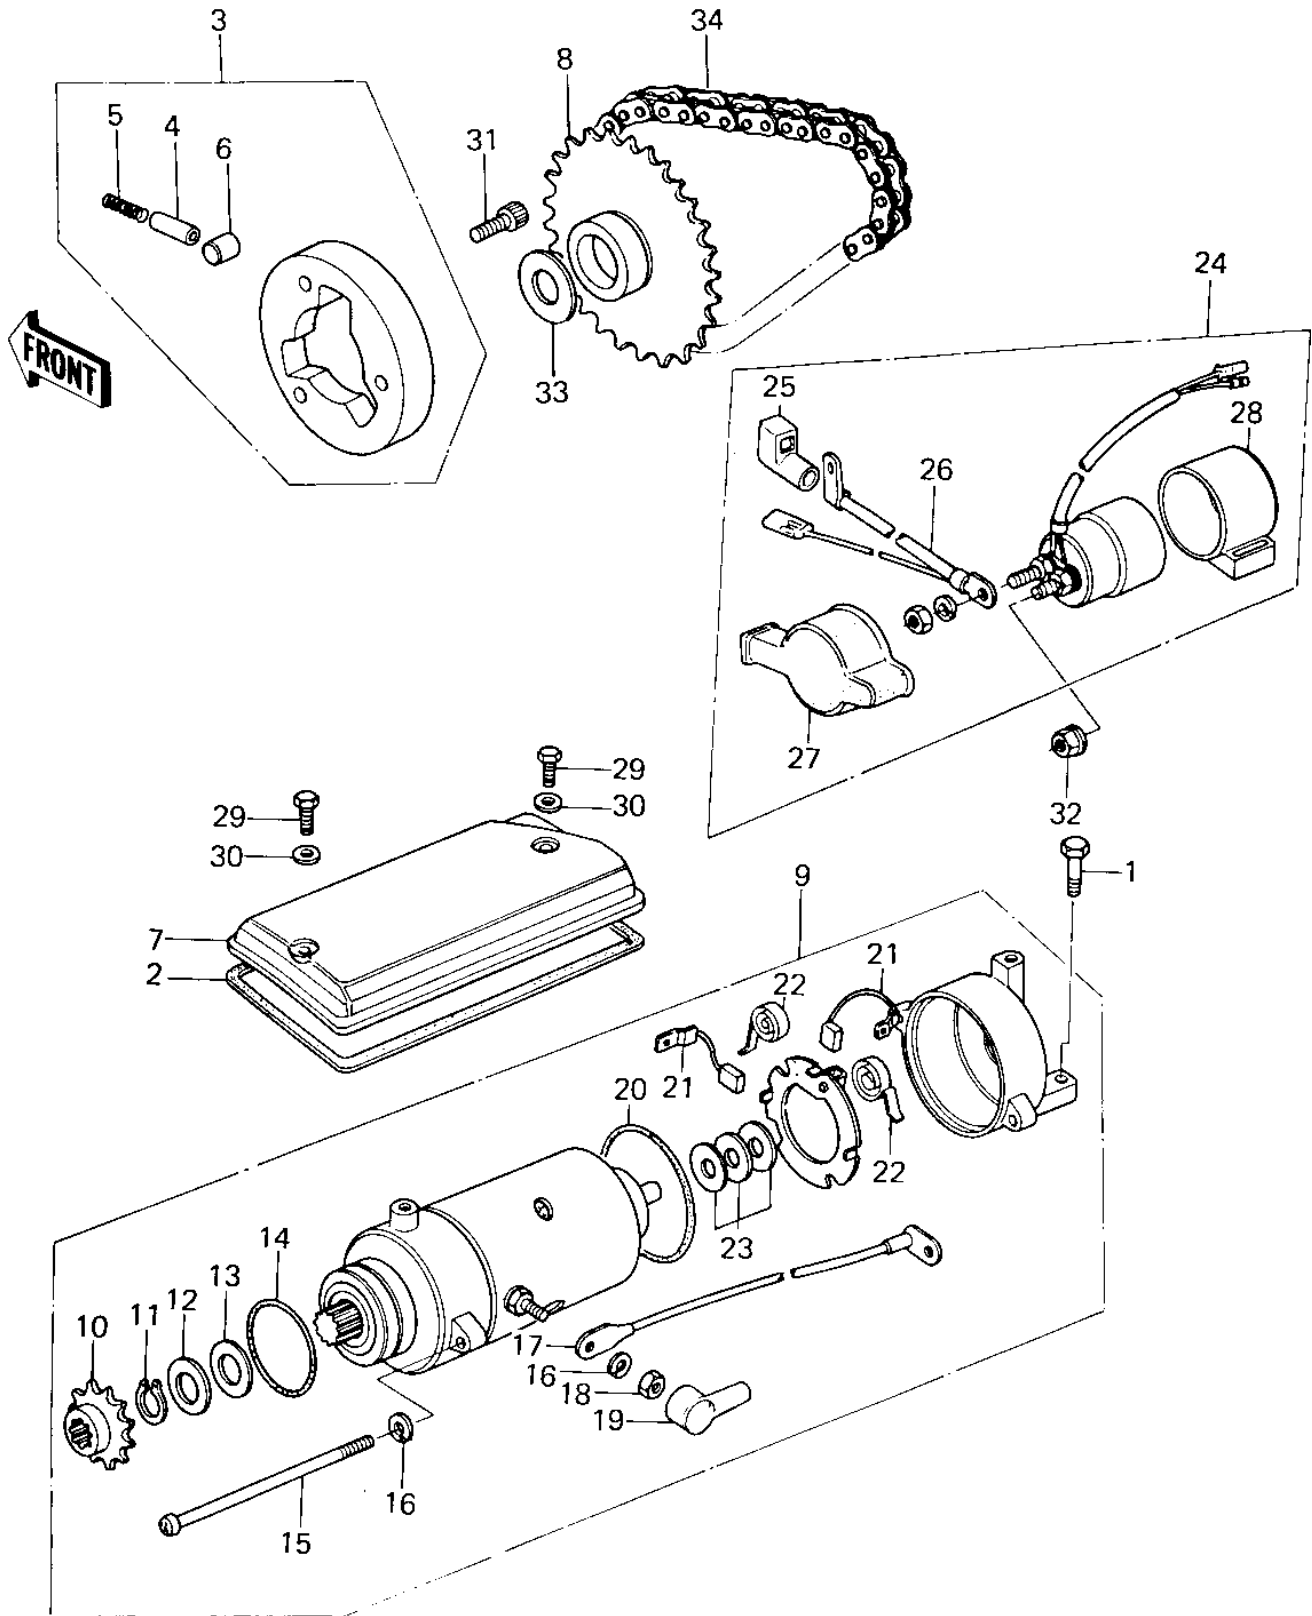

1979 KZ400-H1 PARTS DIAGRAM

STARTER MOTOR/STARTER CLUTCH

1979 KZ400-H1 PARTS LIST

STARTER MOTOR/STARTER CLUTCH

ITEM NAME	PART NUMBER	QUANTITY
BOLT-UPSET (Ref # 1)	112G0625	1
GASKET,STARTER COVER (Ref # 2)	11009-1006	1
CLUTCH ASSY,STARTER (Ref # 3)	13193-1001	1
PIN (Ref # 4)	92043-087	1
SPRING (Ref # 5)	92081-110	1
ROLLER (Ref # 6)	92122-004	1
COVER,STARTER (Ref # 7)	14025-1284	1
SPROCKET,ONWAY CLUTCH (Ref # 8)	12046-1030	1
MOTOR ASSY,STARTER (Ref # 9)	21163-1011	1
SPROCKET STARTNG MOT (Ref # 10)	21053-002	1
CIRCLIP 14MM (Ref # 11)	480J1400	1
WASHER,PLAIN,14MM (Ref # 12)	21025-008	1
WASHER PLAIN 14MM (Ref # 13)	21025-009	1
"O" RING,42.8MM (Ref # 14)	21027-005	1
SCREW PAN HEAD 6X110 (Ref # 15)	220B06110	1
WASHER SPRING 6MM (Ref # 16)	461F0600	1
WIRE STRTER MOT LEAD (Ref # 17)	26010-035	1
NUT 6MM (Ref # 18)	312B0600	1
CAP,STARTING MOTOR (Ref # 19)	21017-020	1
"O" RING,62MM (Ref # 20)	21027-006	1
BRUSH CARBON (Ref # 21)	21039-004	1
SPRING CARBON BRUSH (Ref # 22)	21040-004	1
WASHER,PLAIN,9MM (Ref # 23)	21025-007	1
SWITCH,MAGNETIC (Ref # 24)	27010-1040	1
CAP,MAG SWTCH TERMNL (Ref # 25)	21017-021	1
WIRE LEAD MAG SWITCH (Ref # 26)	26011-1107	1
COVER MAGNETIC SWITCH (Ref # 27)	21141-004	1
DAMPER MAG SWITCH SHK (Ref # 28)	21064-002	1
BOLT (6X10) (Ref # 29)	110R0610	1

1979 KZ400-H1 PARTS LIST

STARTER MOTOR/STARTER CLUTCH

ITEM NAME	PART NUMBER	QUANTITY
WASHER,PLAIN,6MM (Ref # 30)	410D0600	1
BOLT (Ref # 31)	120P0816	1
NUT,LOCK 6MM (Ref # 32)	92017-014	1
SPACER,25X40X1 (Ref # 33)	92026-1004	1
CHAIN,DYNAMO (Ref # 34)	92057-1009	1