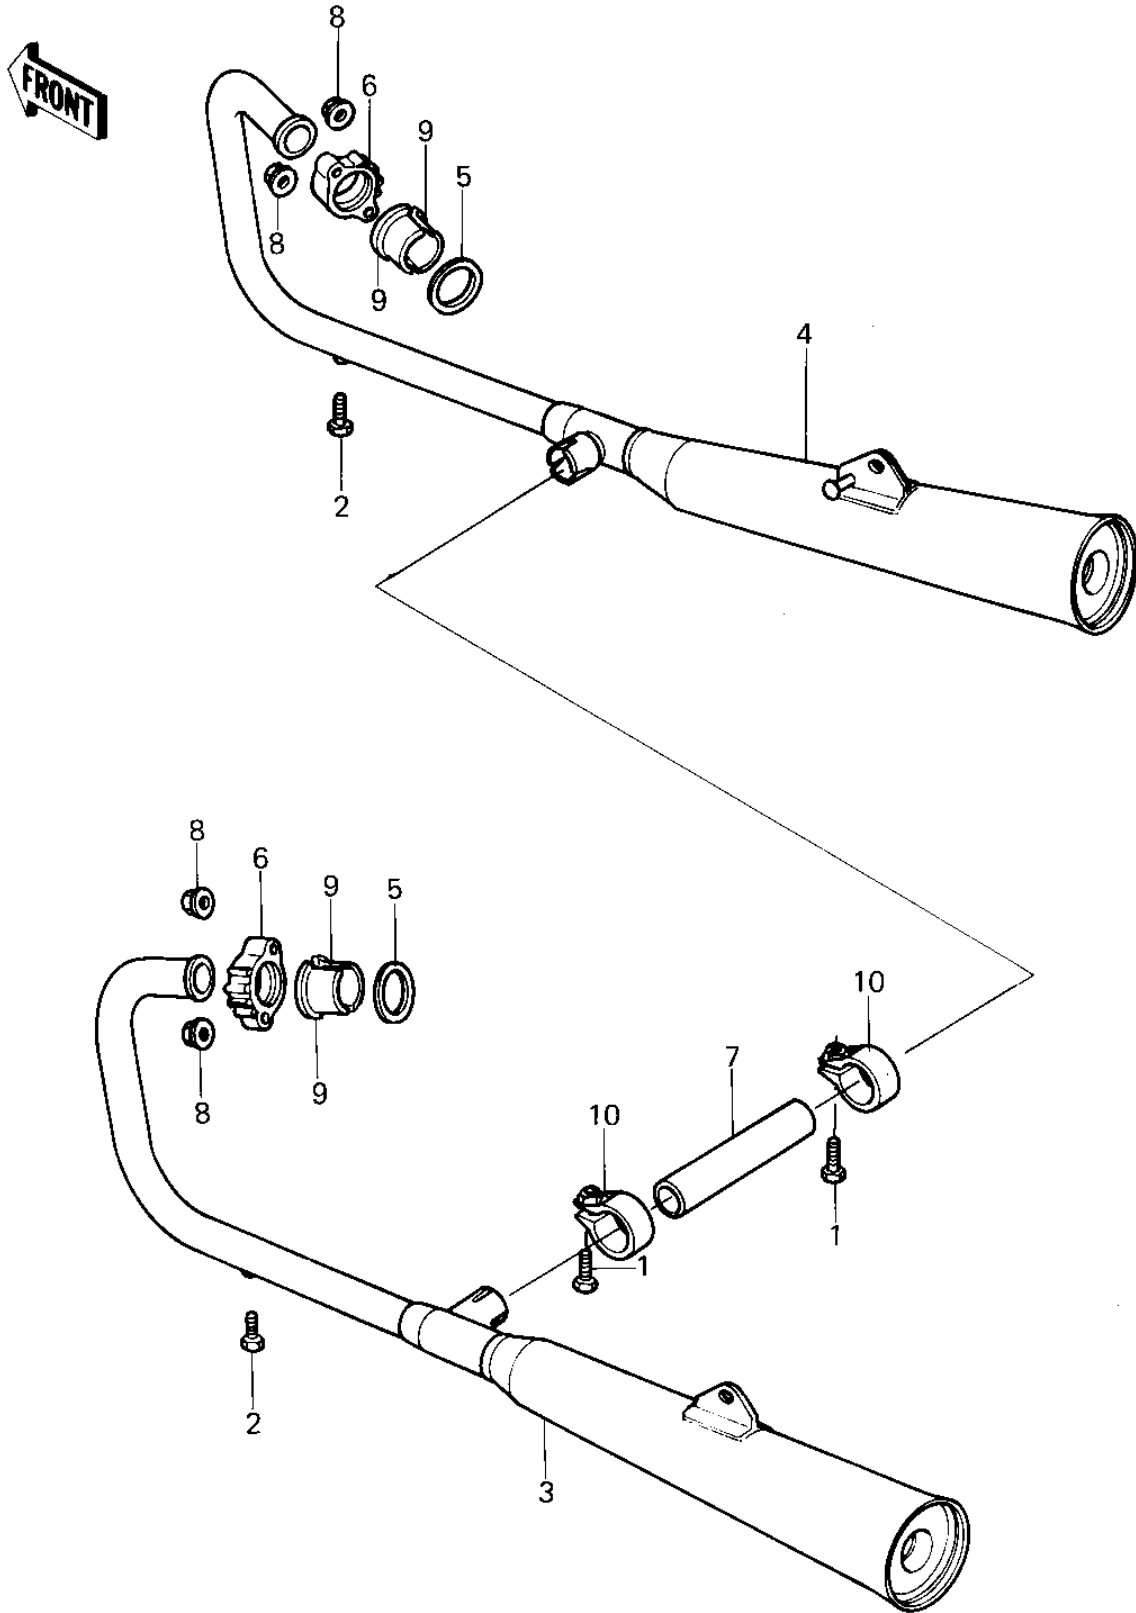

1979 KZ400-H1 PARTS DIAGRAM

MUFFLERS

1979 KZ400-H1 PARTS LIST

MUFFLERS

ITEM NAME	PART NUMBER	QUANTITY
BOLT-SMALL-UPSET 8X25 (Ref # 1)	115G0825	2
BOLT (6X10) (Ref # 2)	110R0610	2
MUFFLER ASSY,L.H. (Ref # 3)	18001-1078	1
MUFFLER ASSY,R.H. (Ref # 4)	18001-1079	1
GASKET,EXHAUST PIPE (Ref # 5)	11060-1242	2
HOLDER,EXHAUST PIPE (Ref # 6)	18069-1012	2
PIPE,MUFFLER CONECT (Ref # 7)	32032-1023	1
NUT-6MM (Ref # 8)	92015-1078	4
COLLAR,MUFFLER (Ref # 9)	92027-1007	4
CLAMP,EXH PIPE CONNCT (Ref # 10)	92037-180	2