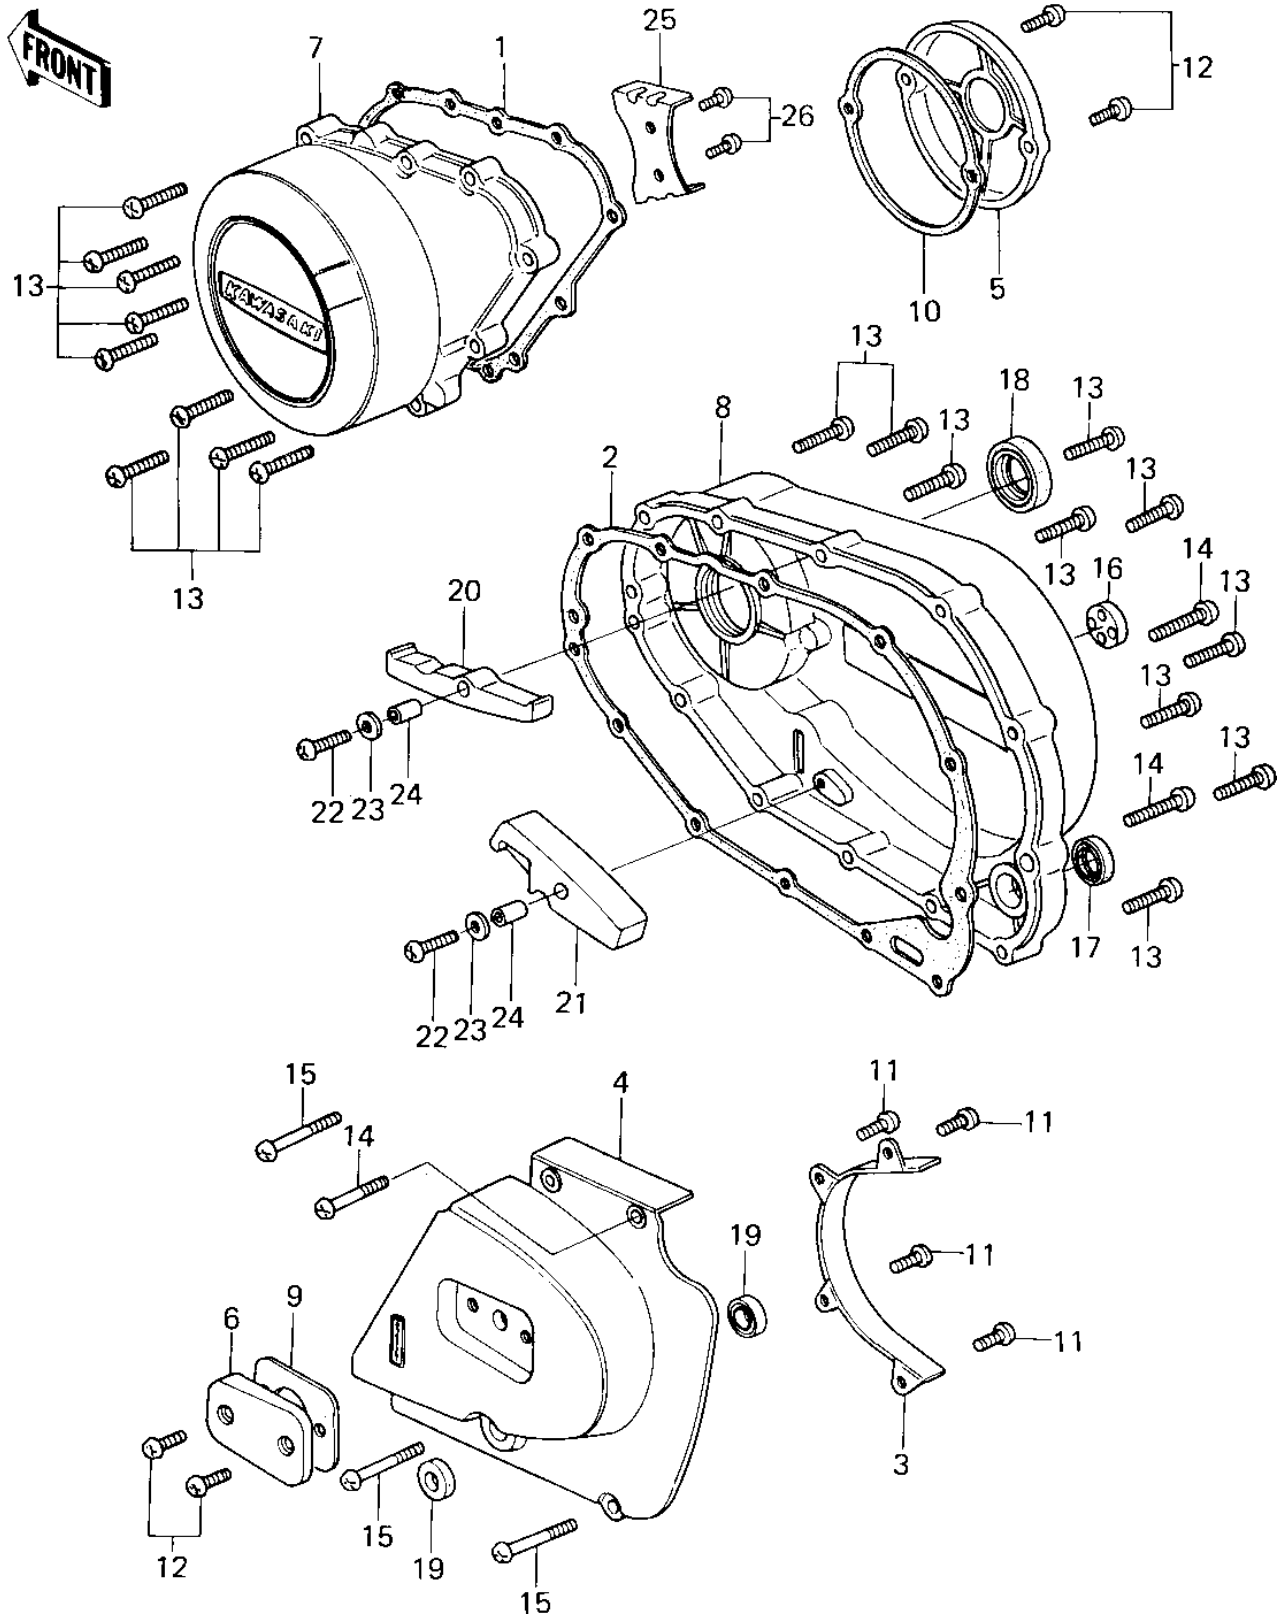

1979 KZ400-H1 PARTS DIAGRAM

ENGINE COVERS

1979 KZ400-H1 PARTS LIST

ENGINE COVERS

ITEM NAME	PART NUMBER	QUANTITY
GASKET,GENERATER COV. (Ref # 1)	11009-1032	1
GASKET,CLUTCH COVER (Ref # 2)	11009-1033	1
GUIDE,CHAIN (Ref # 3)	12053-1009	1
COVER CHAIN (Ref # 4)	14026-1011-80	1
COVERBRK POINT,BUFF (Ref # 5)	14027-019-80	1
COVER,CLUTCH ADJUSTNG (Ref # 6)	14028-006-80	1
COVER,GENERATOR,BUFF (Ref # 7)	14031-1023	1
COVER,CLUTCH,BUFF (Ref # 8)	14032-1013	1
GASKET,CLUTCH ADJ CAP (Ref # 9)	14049-004	1
GASKET,BREAKER COVER (Ref # 10)	14050-010	1
SCREW PAN HEAD 6X10 (Ref # 11)	220B0610	1
SCREW PAN HEAD 6X18 (Ref # 12)	220B0618	1
SCREW PAN HEAD 6X30 (Ref # 13)	220B0630	1
SCREW PAN HEAD 6X40 (Ref # 14)	220B0640	1
SCREW PAN HEAD 6X50 (Ref # 15)	220B0650	1
GAUGE,OIL LEVEL (Ref # 16)	52015-004	1
OIL SEAL SB20285 (Ref # 17)	92049-012	1
OIL SEAL,R.H CRNKSFT (Ref # 18)	92050-065	1
OIL SEAL,TB13225.5 (Ref # 19)	92051-005	1
GUIDE,PRIMARY CHAIN (Ref # 20)	12053-1004	1
GUIDE,PRIMARY CHAIN (Ref # 21)	12053-1005	1
SCREW PAN HEAD 6X25 (Ref # 22)	220B0625	1
WASHER PLAIN 6MM (Ref # 23)	410B0600	1
COLLAR,8X15 (Ref # 24)	92027-1079	1
GUIDE,CHAIN (Ref # 25)	12053-1014	1
SCREW PAN HEAD 5X8 (Ref # 26)	220B0508	1