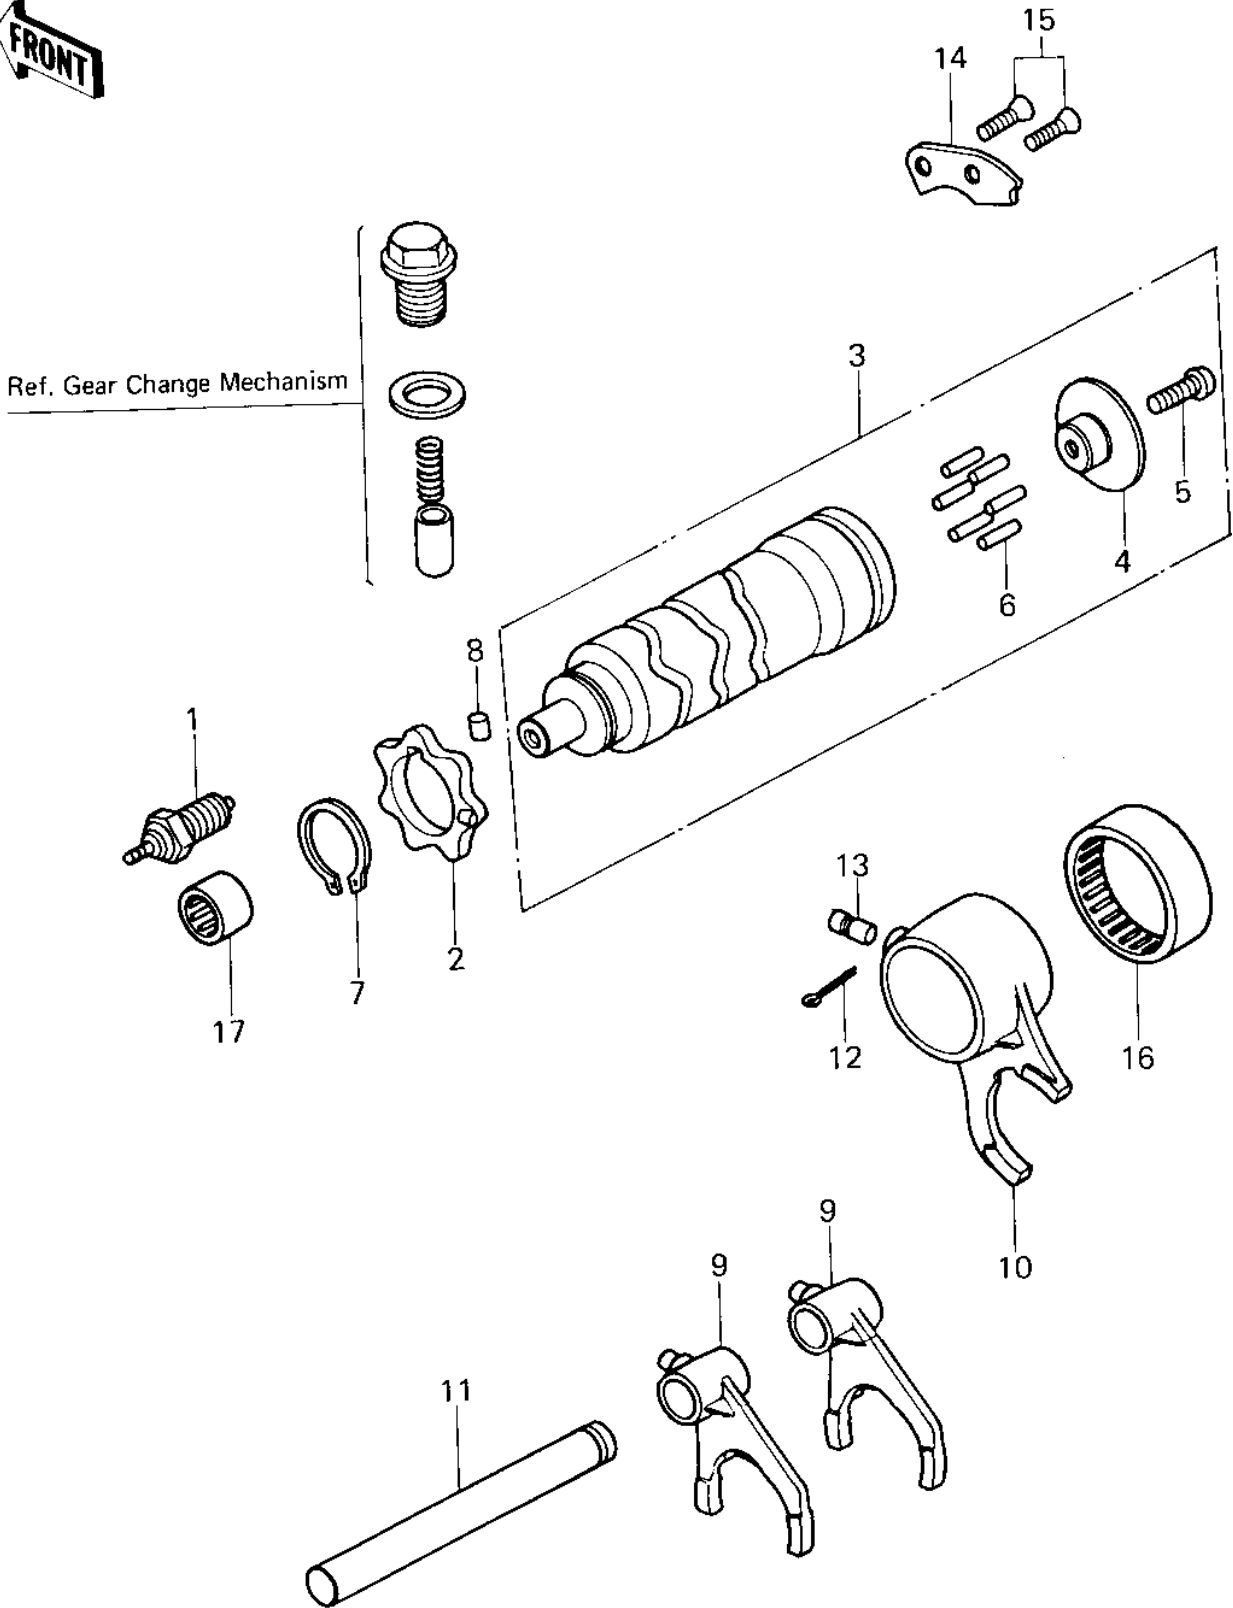

1979 KZ400-H1 PARTS DIAGRAM

GEAR CHANGE DRUM/FORKS

1979 KZ400-H1 PARTS LIST

GEAR CHANGE DRUM/FORKS

ITEM NAME	PART NUMBER	QUANTITY
SWITCH,NEUTRAL (Ref # 1)	13151-5002	1
CAM-CHANGE DRUM (Ref # 2)	13145-1058	1
DRUM ASSY,CHANGE (Ref # 3)	13239-1011	1
PLATE,SHIFT DRUM PIN (Ref # 4)	13142-016	1
SCREW PAN HEAD 6X14 (Ref # 5)	220B0614	1
PIN GEAR CHANGE DRUM (Ref # 6)	92042-014	6
CIRCLIP,30MM (Ref # 7)	480J3000	1
PIN-DOWEL,4X6 (Ref # 8)	610A0406	1
FORK-SHIFT,1,4&2,3 (Ref # 9)	13140-1067	2
FORK-SHIFT,5TH&TOP (Ref # 10)	13140-1053	1
ROD,SHIFT (Ref # 11)	13209-022	1
PIN COTTER 3.0X20 (Ref # 12)	550D3020	1
DOWEL PIN,8X18 (Ref # 13)	92042-021	1
PLATE,SIFT DRM POSITN (Ref # 14)	14014-1001	1
SCREW,CSK,6X16 (Ref # 15)	92009-1007	2
BRG,NEDL,37BTM4312 (Ref # 16)	92046-051	1
BEARING,NEEDLE,HK1210 (Ref # 17)	92046-1010	1