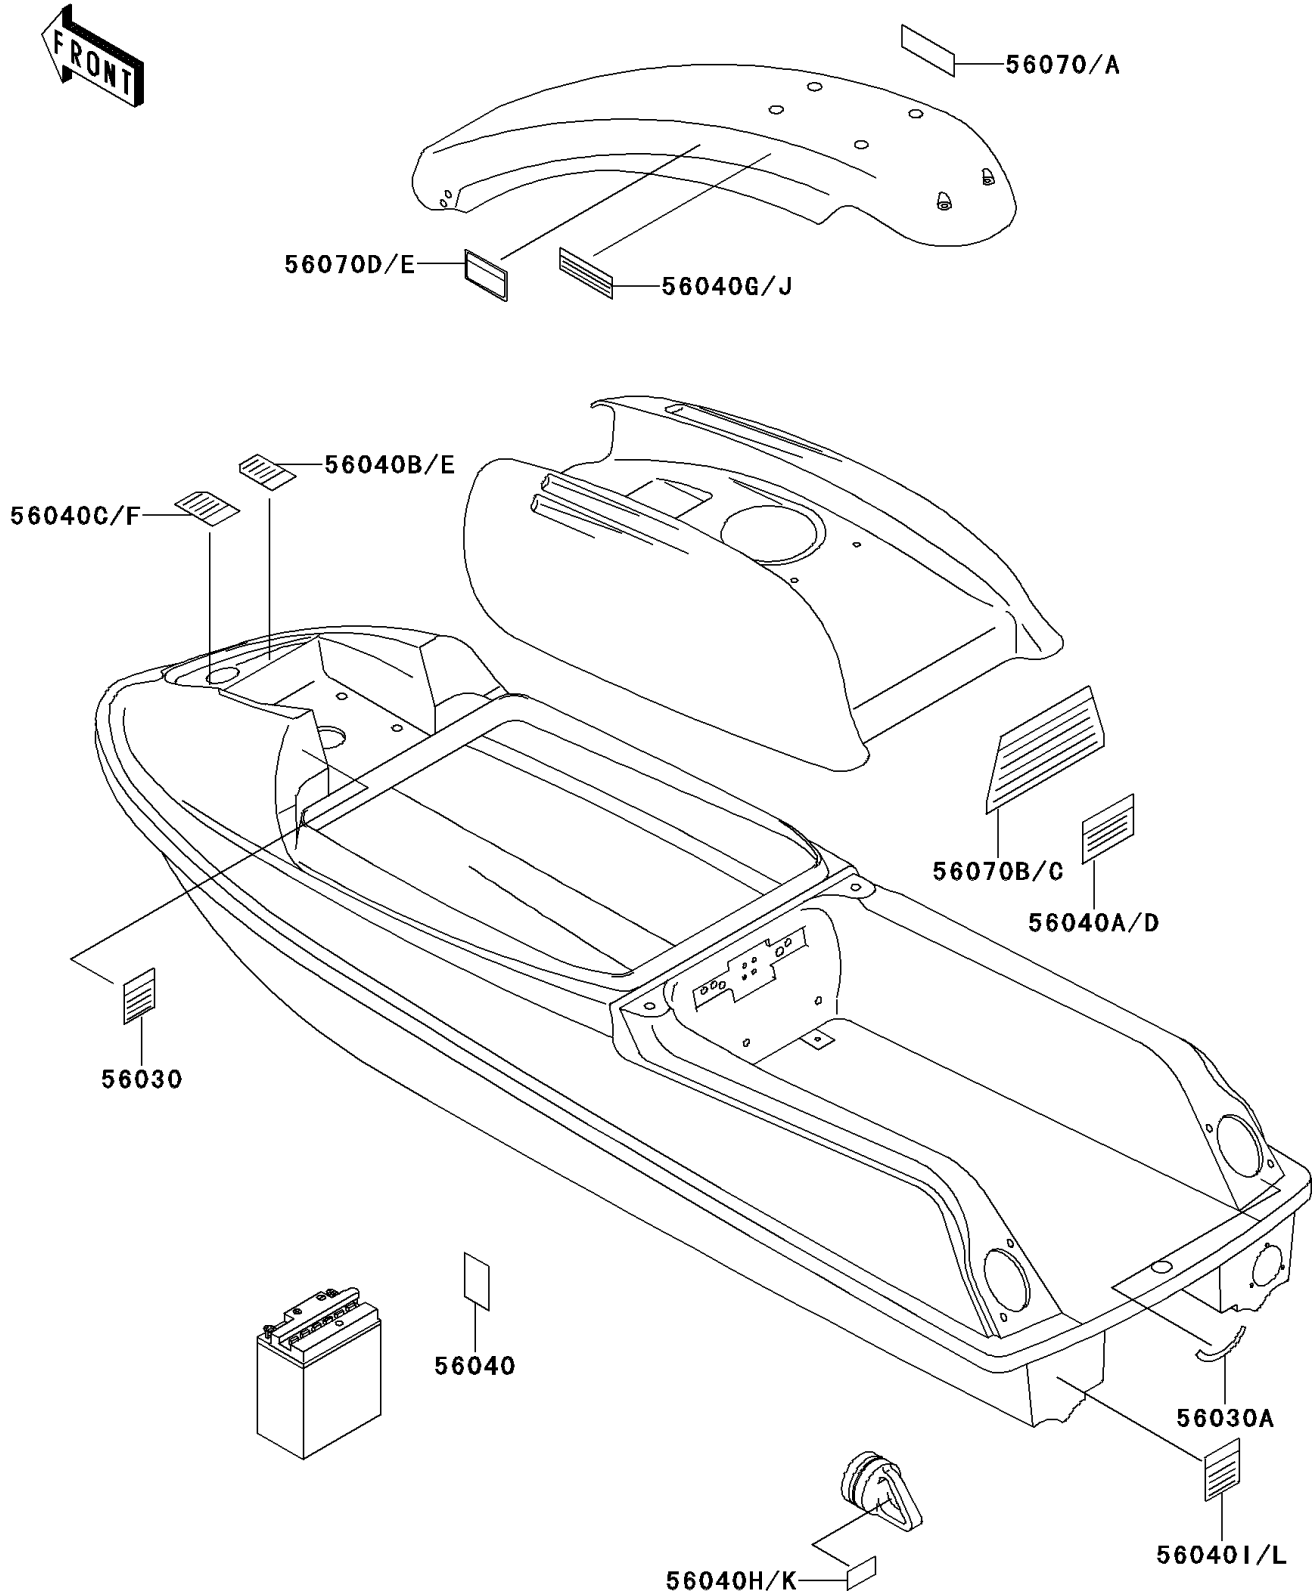

1997 750 SXi (Canada Only) PARTS DIAGRAM

Labels

F3183

1997 750 SXi (Canada Only) PARTS LIST

Labels

ITEM NAME	PART NUMBER	QUANTITY
LABEL,OIL RECOMMENDED(FRENCH) (Ref # 56030)	56030-3765	1
LABEL,FIRE EXTINGUISHER (Ref # 56030A)	56030-3789	1
LABEL,BATTERY CAUTION(FRENCH) (Ref # 56040)	56040-1106	1
LABEL-WARNING,CAUTION SAFETY (Ref # 56040A)	56040-3933	1
LABEL-WARNING,FUEL SUPPLY (Ref # 56040B)	56040-3934	1
LABEL-WARNING,OIL CAUTION (Ref # 56040C)	56040-3935	1
LABEL-WARNING,CAUTION SAFETY (Ref # 56040D)	56040-3940	1
LABEL,FUEL SUPPLY(FRENCH) (Ref # 56040E)	56040-3941	1
LABEL-WARNING,OIL CAUTION (Ref # 56040F)	56040-3942	1
LABEL-WARNING,CAUTION SAFETY (Ref # 56040G)	56040-3944	1
LABEL-WARNING,CAUTION SAFETY (Ref # 56040H)	56040-3945	2
LABEL-WARNING,NOZZLE (Ref # 56040I)	56040-3946	1
LABEL-WARNING,CAUTION SAFETY (Ref # 56040J)	56040-3952	1
LABEL-WARNING,CAUTION SAFETY (Ref # 56040K)	56040-3953	2
LABEL,NOZZLE CHECK(FRENCH) (Ref # 56040L)	56040-3954	1
LABEL-WARNING,CAUTION SAFETY (Ref # 56070)	56070-3723	1
LABEL,CAUTION SAFETY(FRENCH) (Ref # 56070A)	56070-3725	1
LABEL-WARNING,IMPORTANT SAFETY (Ref # 56070B)	56070-3740	1
LABEL,IMPORTANT SAFETY(FRENCH) (Ref # 56070C)	56070-3742	1
LABEL-WARNING,TETHER SWITCH (Ref # 56070D)	56070-3787	1
LABEL,TETHER SWITCH(FRENCH) (Ref # 56070E)	56070-3802	1