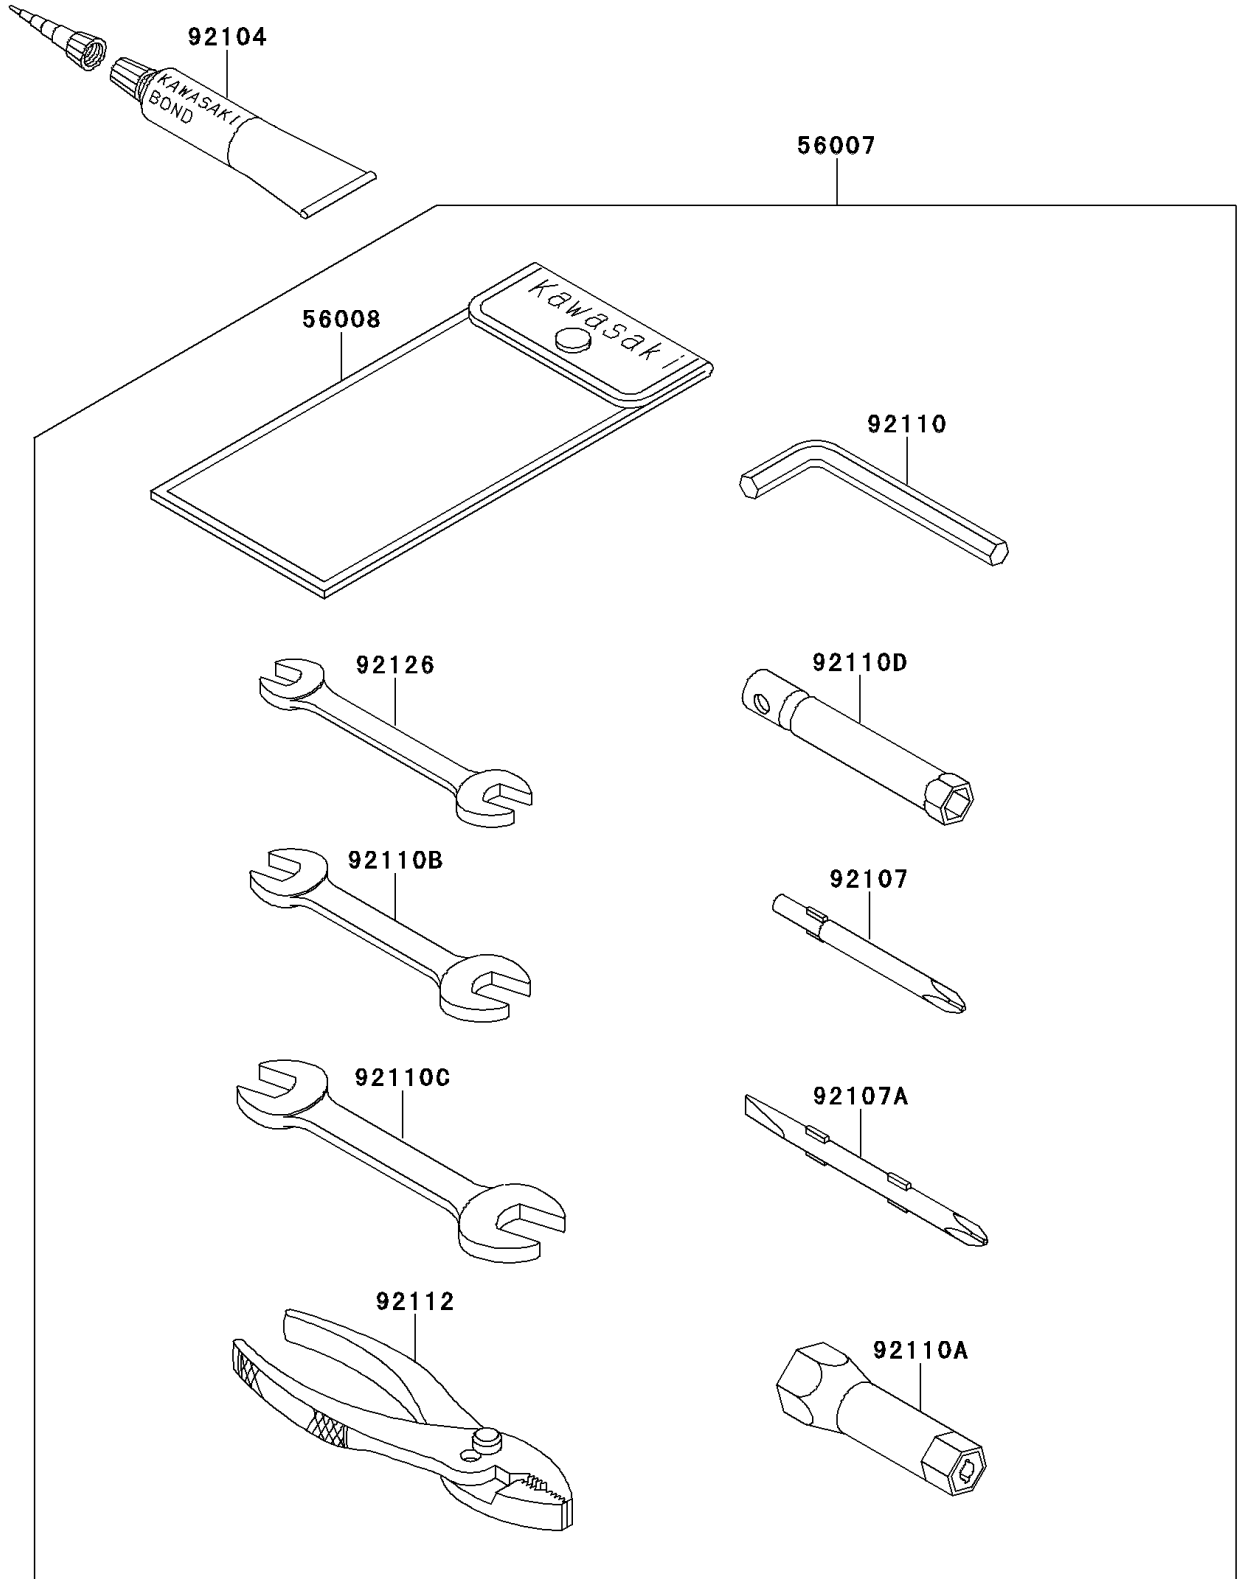

1997 750 SXi (Canada Only) PARTS DIAGRAM

Owner's Tools

F3182

1997 750 SXi (Canada Only) PARTS LIST

Owner's Tools

ITEM NAME	PART NUMBER	QUANTITY
TOOL-KIT (Ref # 56007)	56007-3710	1
BAG,TOOL (Ref # 56008)	56008-1007	1
GASKET-LIQUID,TUBE,100G,SILVER (Ref # 92104)	92104-002	AR
TOOL-DRIVER,#3PHILLIPS (Ref # 92107)	92107-005	1
TOOL-DRIVER,#2PHILLIPS&SLOT (Ref # 92107A)	92107-1051	1
TOOL-WRENCH,ALLEN,5MM (Ref # 92110)	92110-1015	1
TOOL-WRENCH,BOX,21MM (Ref # 92110A)	92110-1113	1
TOOL-WRENCH,OPEN END,10X12 (Ref # 92110B)	92110-1152	1
TOOL-WRENCH,OPEN END,14X17 (Ref # 92110C)	92110-1153	1
TOOL-WRENCH,BOX,10MM (Ref # 92110D)	92110-1156	1
TOOL-PLIERS (Ref # 92112)	92112-003	1
TOOL-WRENCH,OPEN END,8X10 (Ref # 92126)	92126-001	1