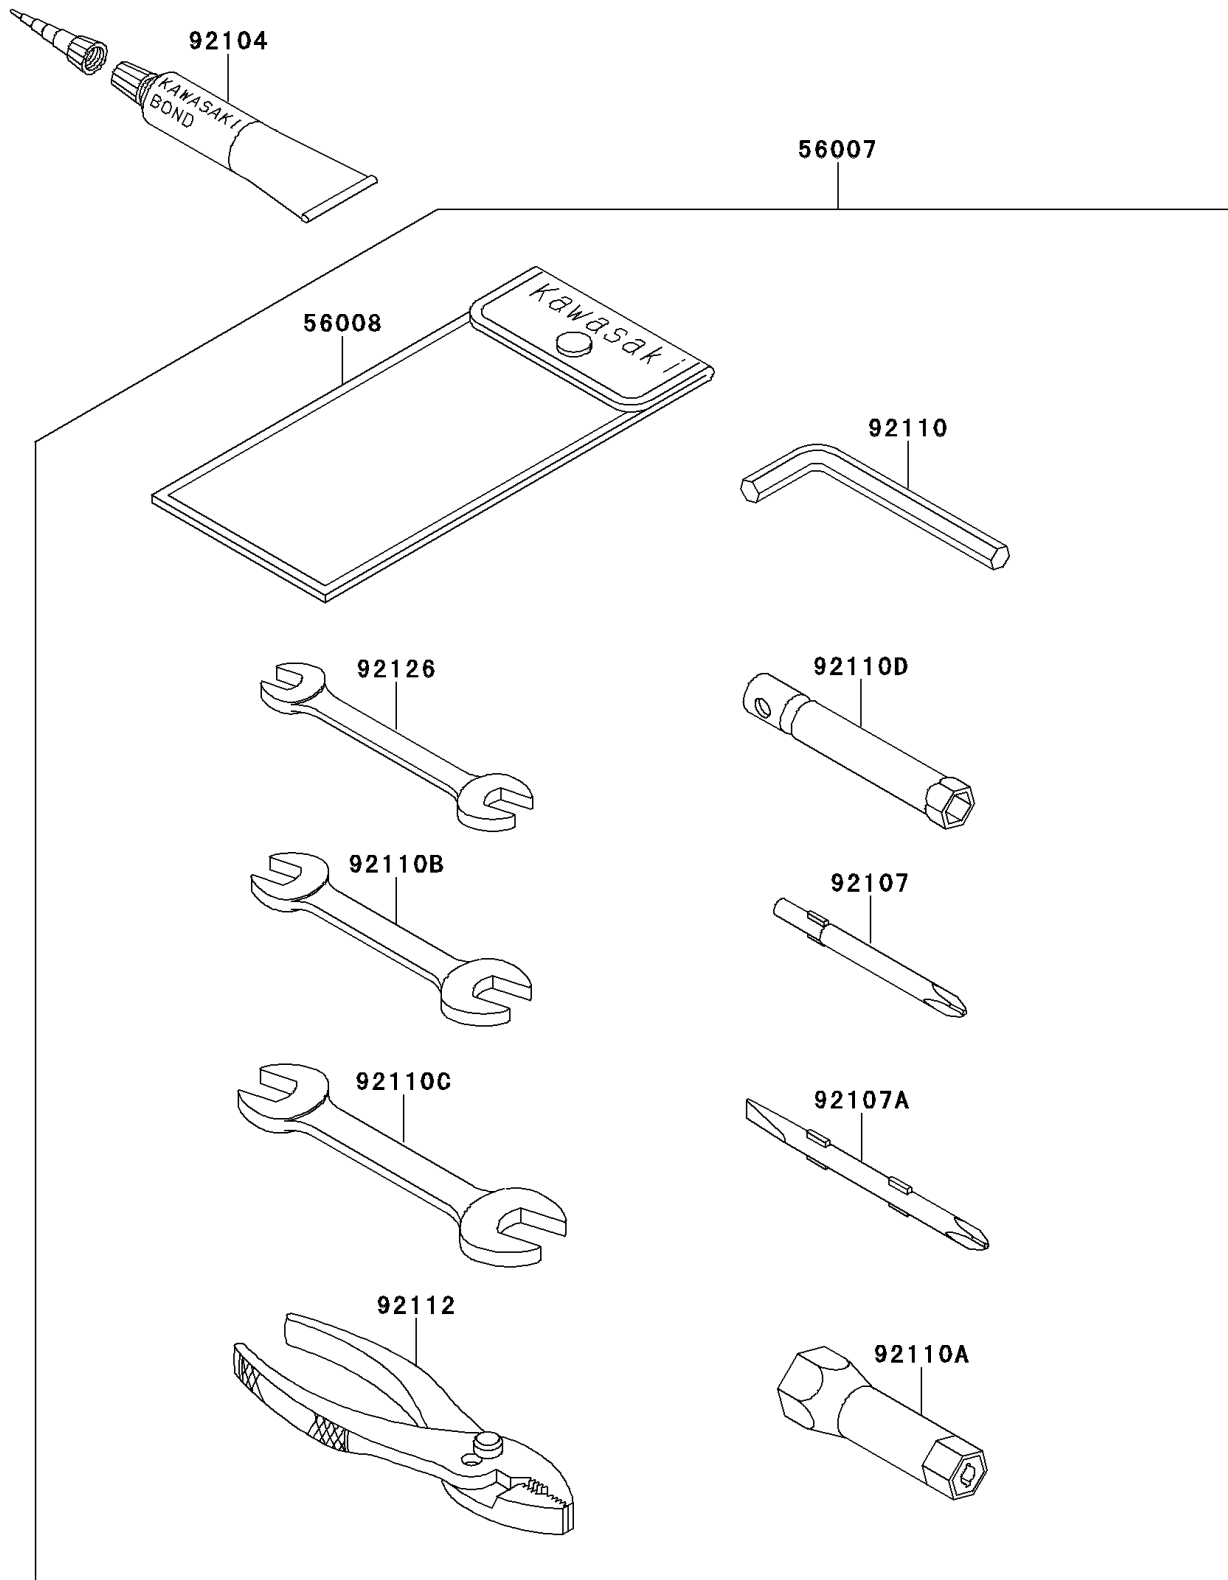

1996 750 SXi PARTS DIAGRAM

Owner's Tools

F3182

1996 750 SXi PARTS LIST

Owner's Tools

ITEM NAME	PART NUMBER	QUANTITY
TOOL-KIT (Ref # 56007)	56007-3710	1
BAG,TOOL (Ref # 56008)	56008-1007	1
GASKET-LIQUID,TUBE,100G,SILVER (Ref # 92104)	92104-002	1
TOOL-DRIVER,#3PHILLIPS (Ref # 92107)	92107-005	1
TOOL-DRIVER,#2PHILLIPS&SLOT (Ref # 92107A)	92107-1051	1
TOOL-WRENCH,ALLEN,5MM (Ref # 92110)	92110-1015	1
TOOL-WRENCH,BOX,21MM (Ref # 92110A)	92110-1113	1
TOOL-WRENCH,OPEN END,10X12 (Ref # 92110B)	92110-1152	1
TOOL-WRENCH,OPEN END,14X17 (Ref # 92110C)	92110-1153	1
TOOL-WRENCH,BOX,10MM (Ref # 92110D)	92110-1156	1
TOOL-PLIERS (Ref # 92112)	92112-003	1
TOOL-WRENCH,OPEN END,8X10 (Ref # 92126)	92126-001	1