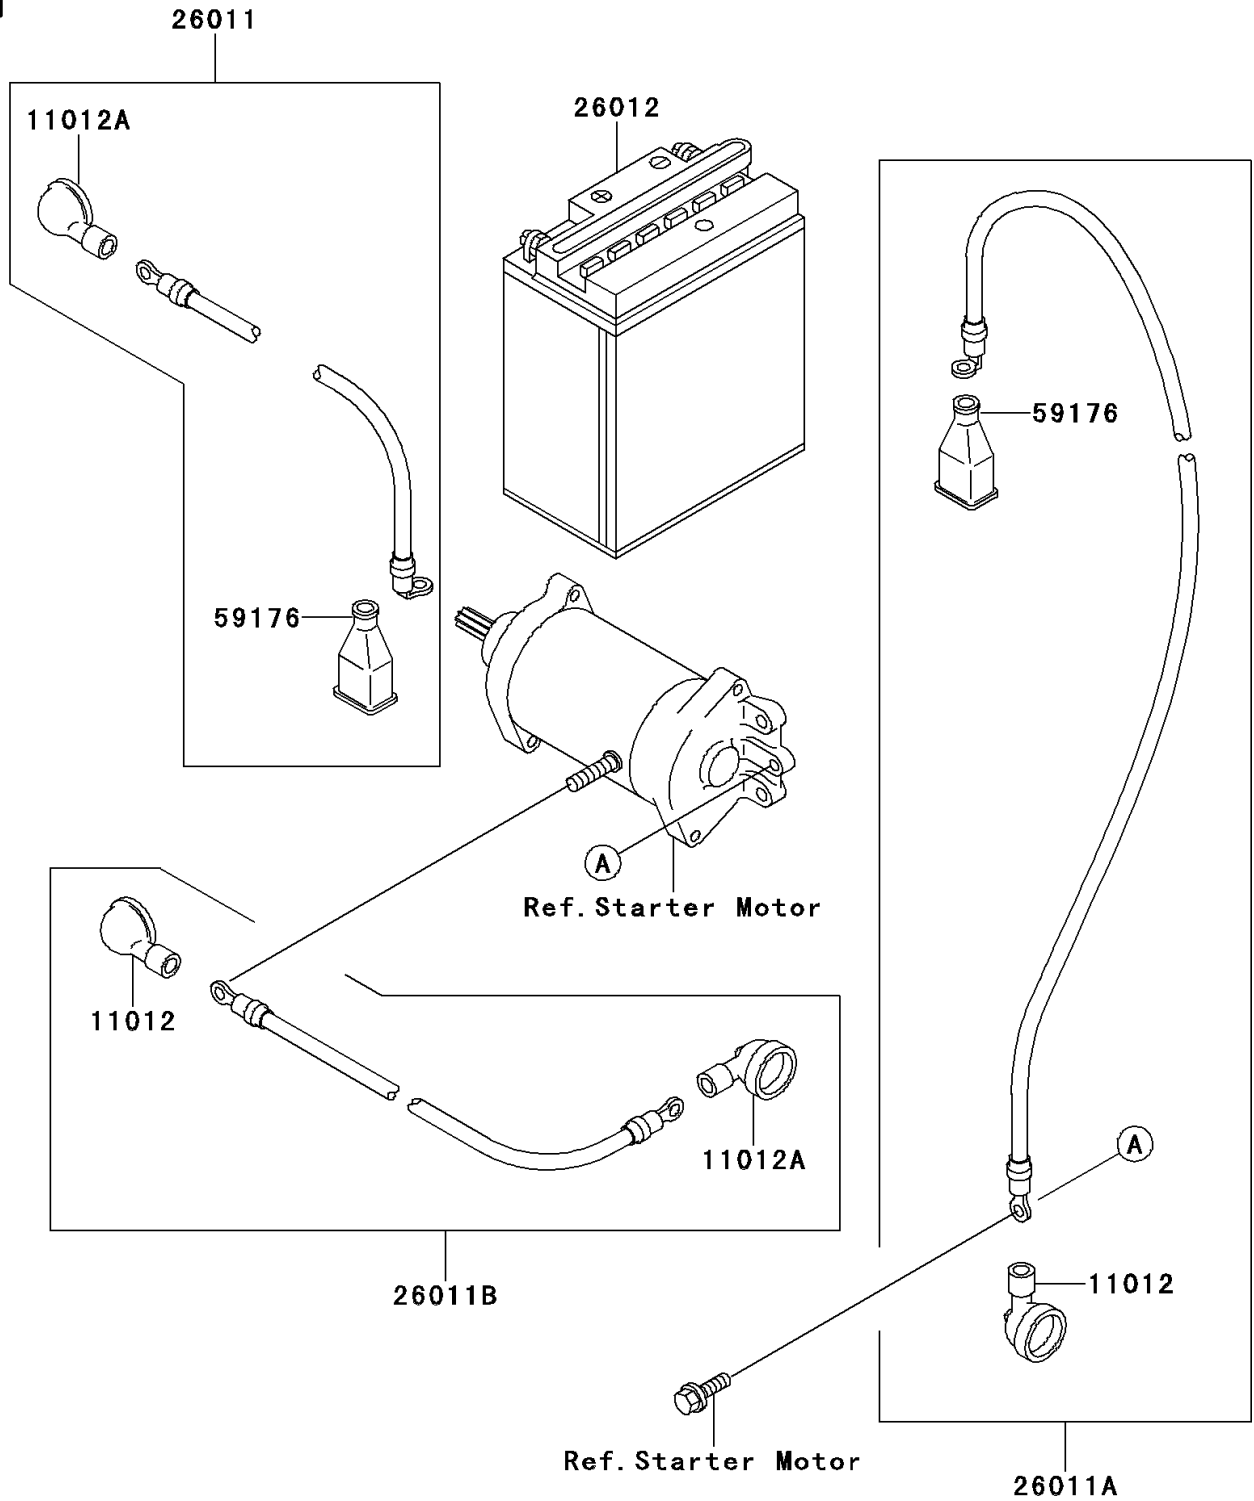

1996 750 SXi PARTS DIAGRAM

Electrical Equipment

F3181

1996 750 SXi PARTS LIST

Electrical Equipment

ITEM NAME	PART NUMBER	QUANTITY
CAP (Ref # 11012)	11012-3004	1
CAP,LEAD WIRE (Ref # 11012A)	11012-3726	1
WIRE-LEAD,BATTERY-SWITCH (Ref # 26011)	26011-3789	1
WIRE-LEAD,BATTERY-STARTER (Ref # 26011A)	26011-3790	1
WIRE-LEAD,STARTER-SWITCH (Ref # 26011B)	26011-3791	1
BATTERY,YTX20L-BS,12V 18AH (Ref # 26012)	26012-3721	1
CAP.,TERMINAL (Ref # 59176)	59176-501	1