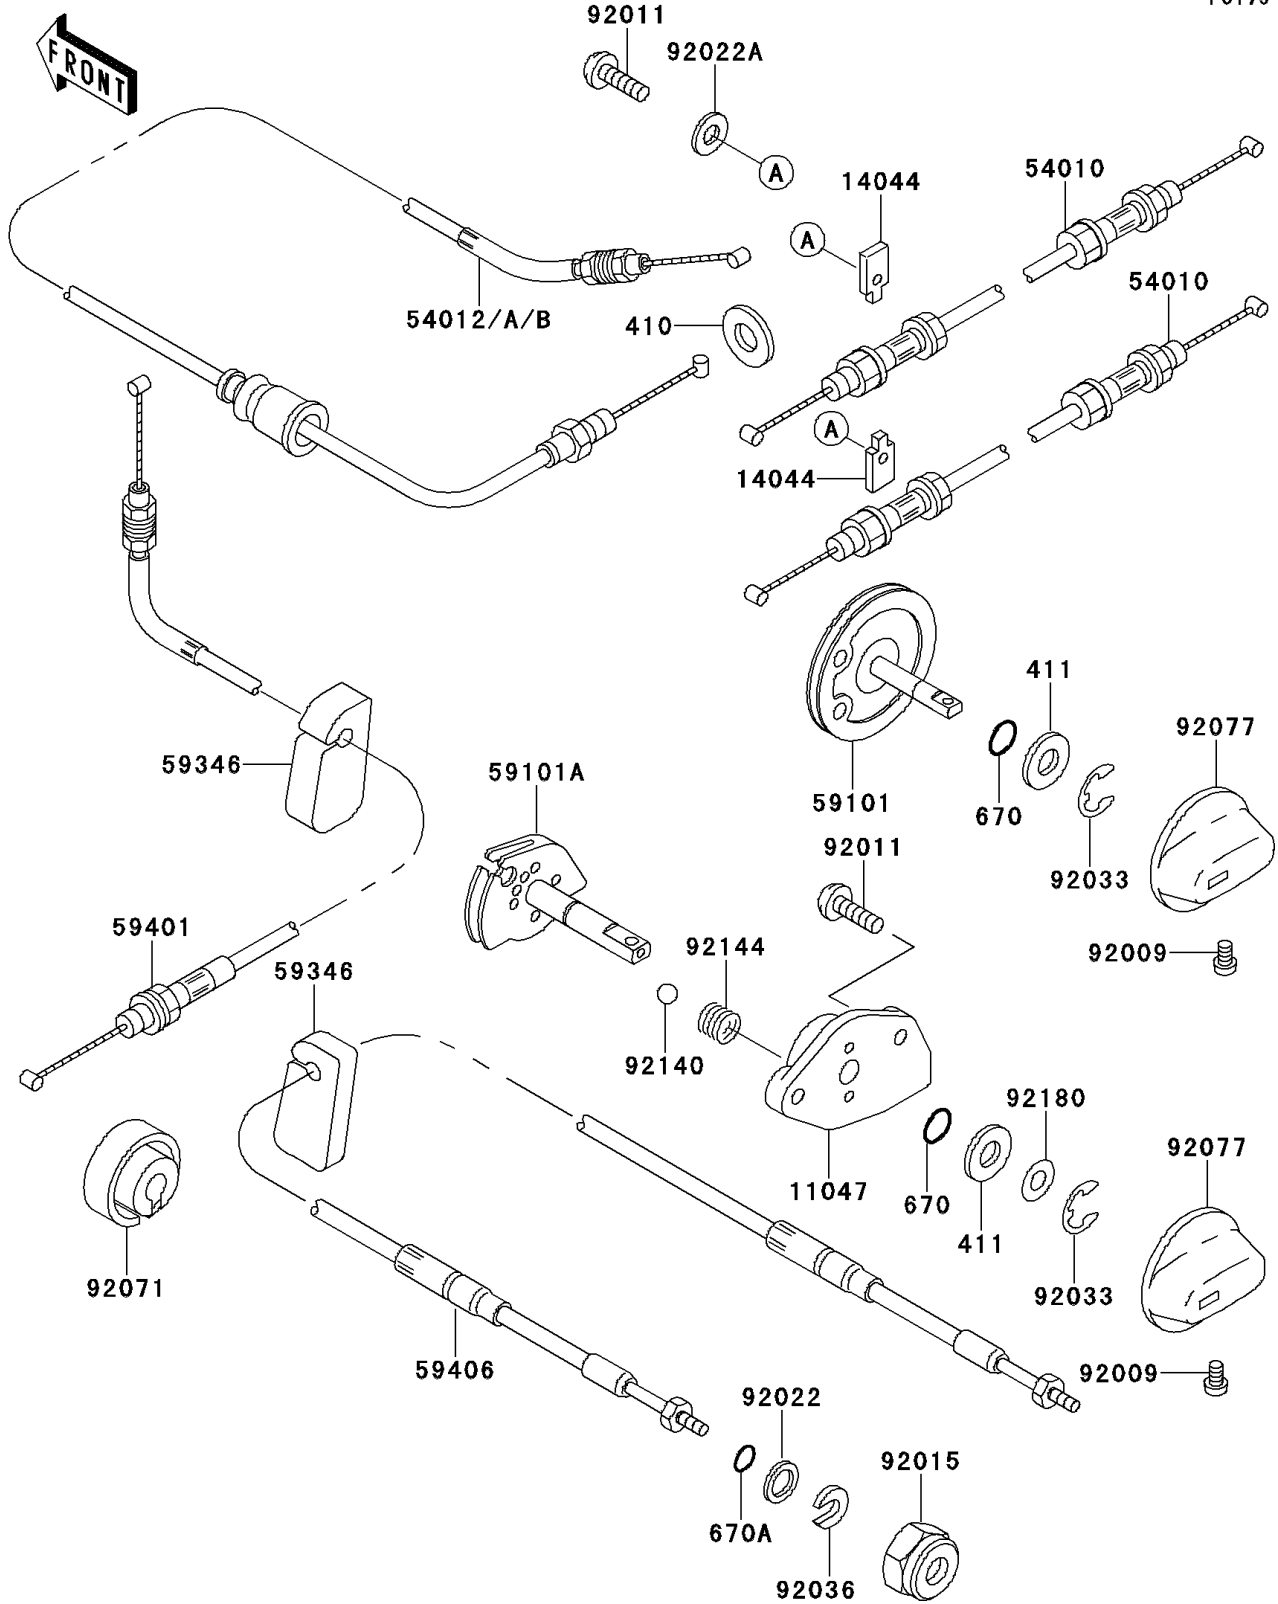

# 1997 750 SXi (Canada Only) PARTS DIAGRAM

Cables

F3175

# 1997 750 SXi (Canada Only) PARTS LIST

## Cables

ITEM NAME	PART NUMBER	QUANTITY
WASHER-PLAIN,8MM (Ref # 411)	411S0800	2
O RING,8MM (Ref # 670)	670B1508	2
O RING,11MM (Ref # 670A)	670B2011	1
BRACKET,CHOKE CABLE (Ref # 11047)	11047-3746	1
HOLDER-CABLE (Ref # 14044)	14044-3715	2
CABLE,SHIFT (Ref # 54010)	54010-3706	2
CABLE-THROTTLE (Ref # 54012B)	54012-3753	1
REEL,SHIFT CABLE (Ref # 59101)	59101-3709	1
REEL,CHOKE CABLE (Ref # 59101A)	59101-3711	1
DETENT (Ref # 59346)	59346-504	2
CABLE-CHOKE (Ref # 59401)	59401-3712	1
CABLE-STRG (Ref # 59406)	59406-3726	1
SCREW,4X8 (Ref # 92009)	92009-3729	2
SCREW (Ref # 92011)	92011-562	4
NUT,20MM (Ref # 92015)	92015-526	1
WASHER (Ref # 92022)	92022-535	1
WASHER (Ref # 92022A)	92022-563	2
RING-SNAP,7MM (Ref # 92033)	92033-3704	2
RING-SNAP (Ref # 92036)	92036-501	1
GROMMET (Ref # 92071)	92071-3774	1
KNOB,CABLE (Ref # 92077)	92077-3716	2
BALL,3MM (Ref # 92140)	92140-3702	2
SPRING (Ref # 92144)	92144-3712	2
SHIM,8.5X18X0.15 (Ref # 92180)	92180-3702	1