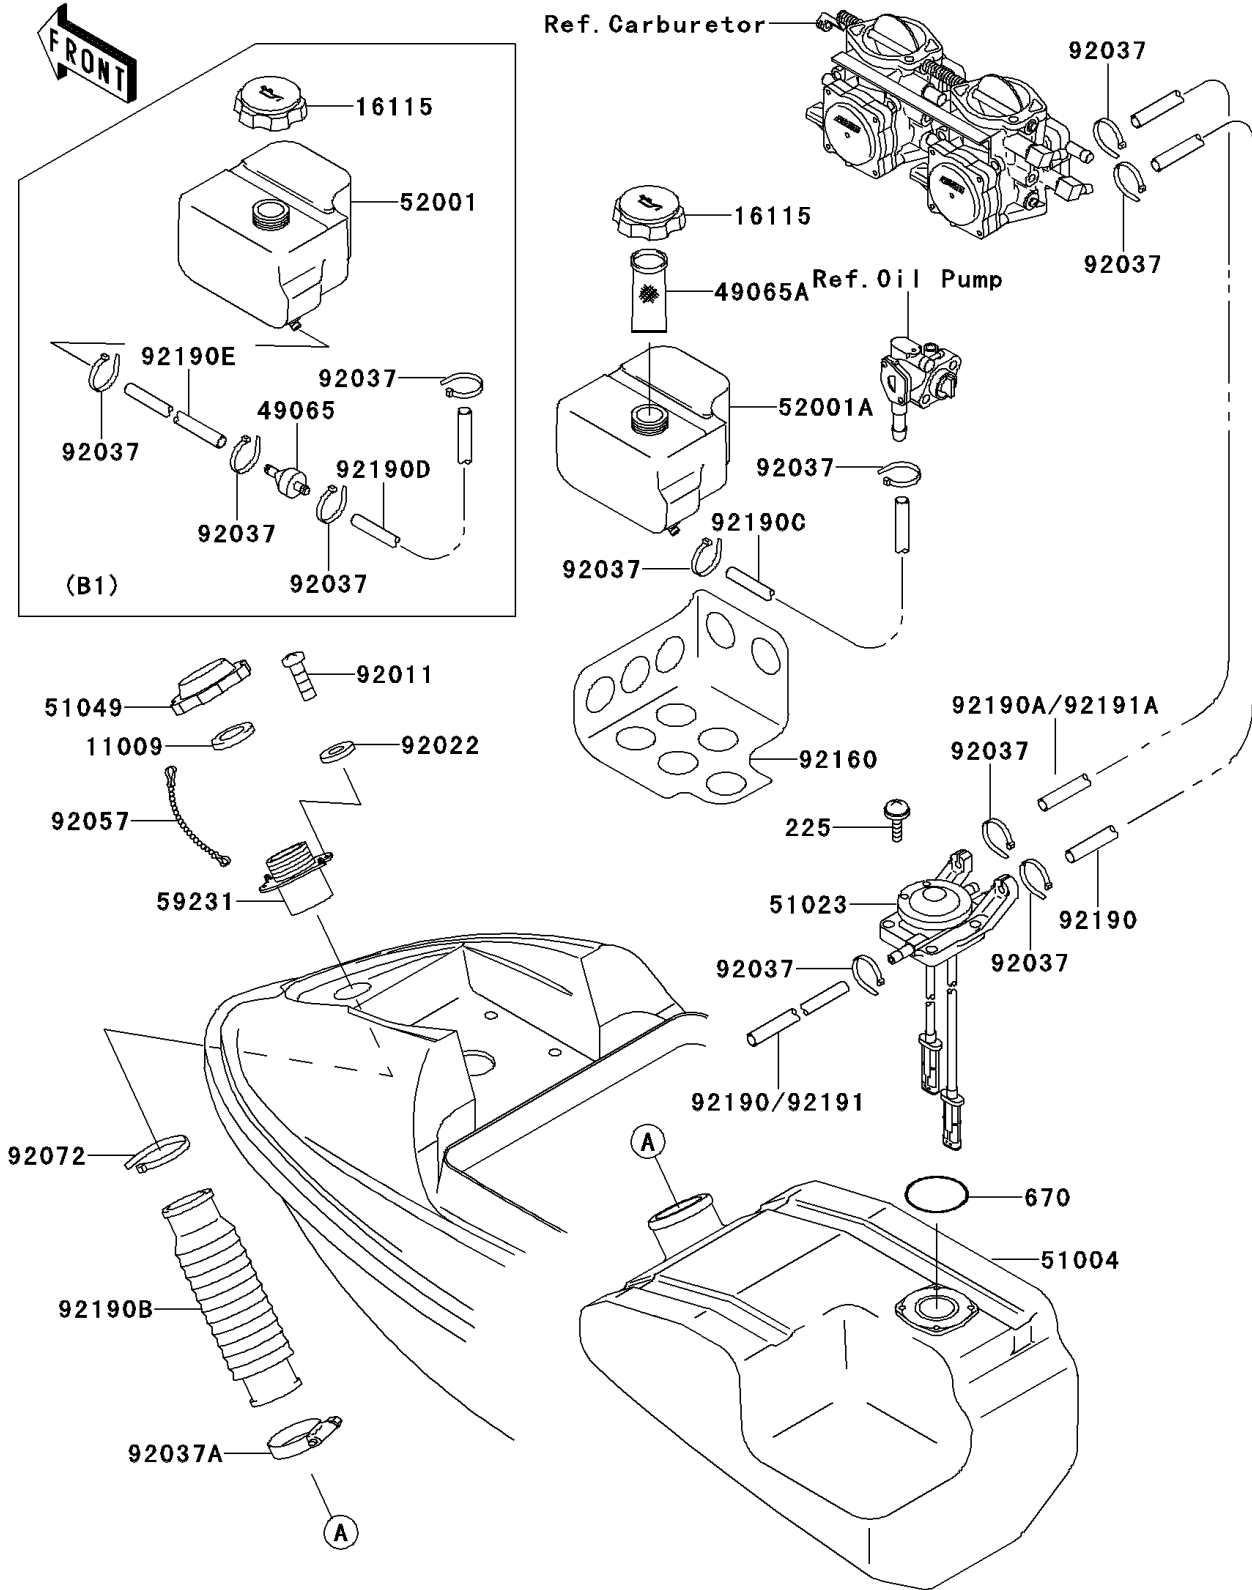

# 1997 750 SXi (Canada Only) PARTS DIAGRAM

## Fuel Tank

F3173

# 1997 750 SXi (Canada Only) PARTS LIST

## Fuel Tank

ITEM NAME	PART NUMBER	QUANTITY
SCREW-PAN-WSP-CROS,5X20 (Ref # 225)	225R0520	4
O RING,36MM (Ref # 670)	670B3036	1
GASKET,TANK CAP (Ref # 11009)	11009-3020	1
CAP-OIL FILLER (Ref # 16115)	16115-3714	1
FILTER-OIL (Ref # 49065A)	49065-3703	1
TANK-FUEL (Ref # 51004)	51004-3719	1
TAP-ASSY,FUEL (Ref # 51023)	51023-3721	1
CAP-TANK,FUEL (Ref # 51049)	51049-3719	1
TANK-OIL (Ref # 52001A)	52001-3719	1
FILLER,FUEL TANK (Ref # 59231)	59231-3702	1
SCREW (Ref # 92011)	92011-562	4
WASHER (Ref # 92022)	92022-563	4
CLAMP (Ref # 92037)	92037-1173	7
CLAMP (Ref # 92037A)	92037-3009	1
CHAIN,COVER,L=100 (Ref # 92057)	92057-3704	1
BAND,L=292.1 (Ref # 92072)	92072-3509	1
DAMPER,OIL TANK (Ref # 92160)	92160-3771	1
TUBE,FILLER-FUEL TANK (Ref # 92190B)	92190-3881	1
TUBE,OIL (Ref # 92190C)	92190-3887	1
TUBE,5.8X10.8X800,WHITE (Ref # 92191)	92191-3720	2
TUBE,"RETURN",7X12X490 (Ref # 92191A)	92191-3768	1