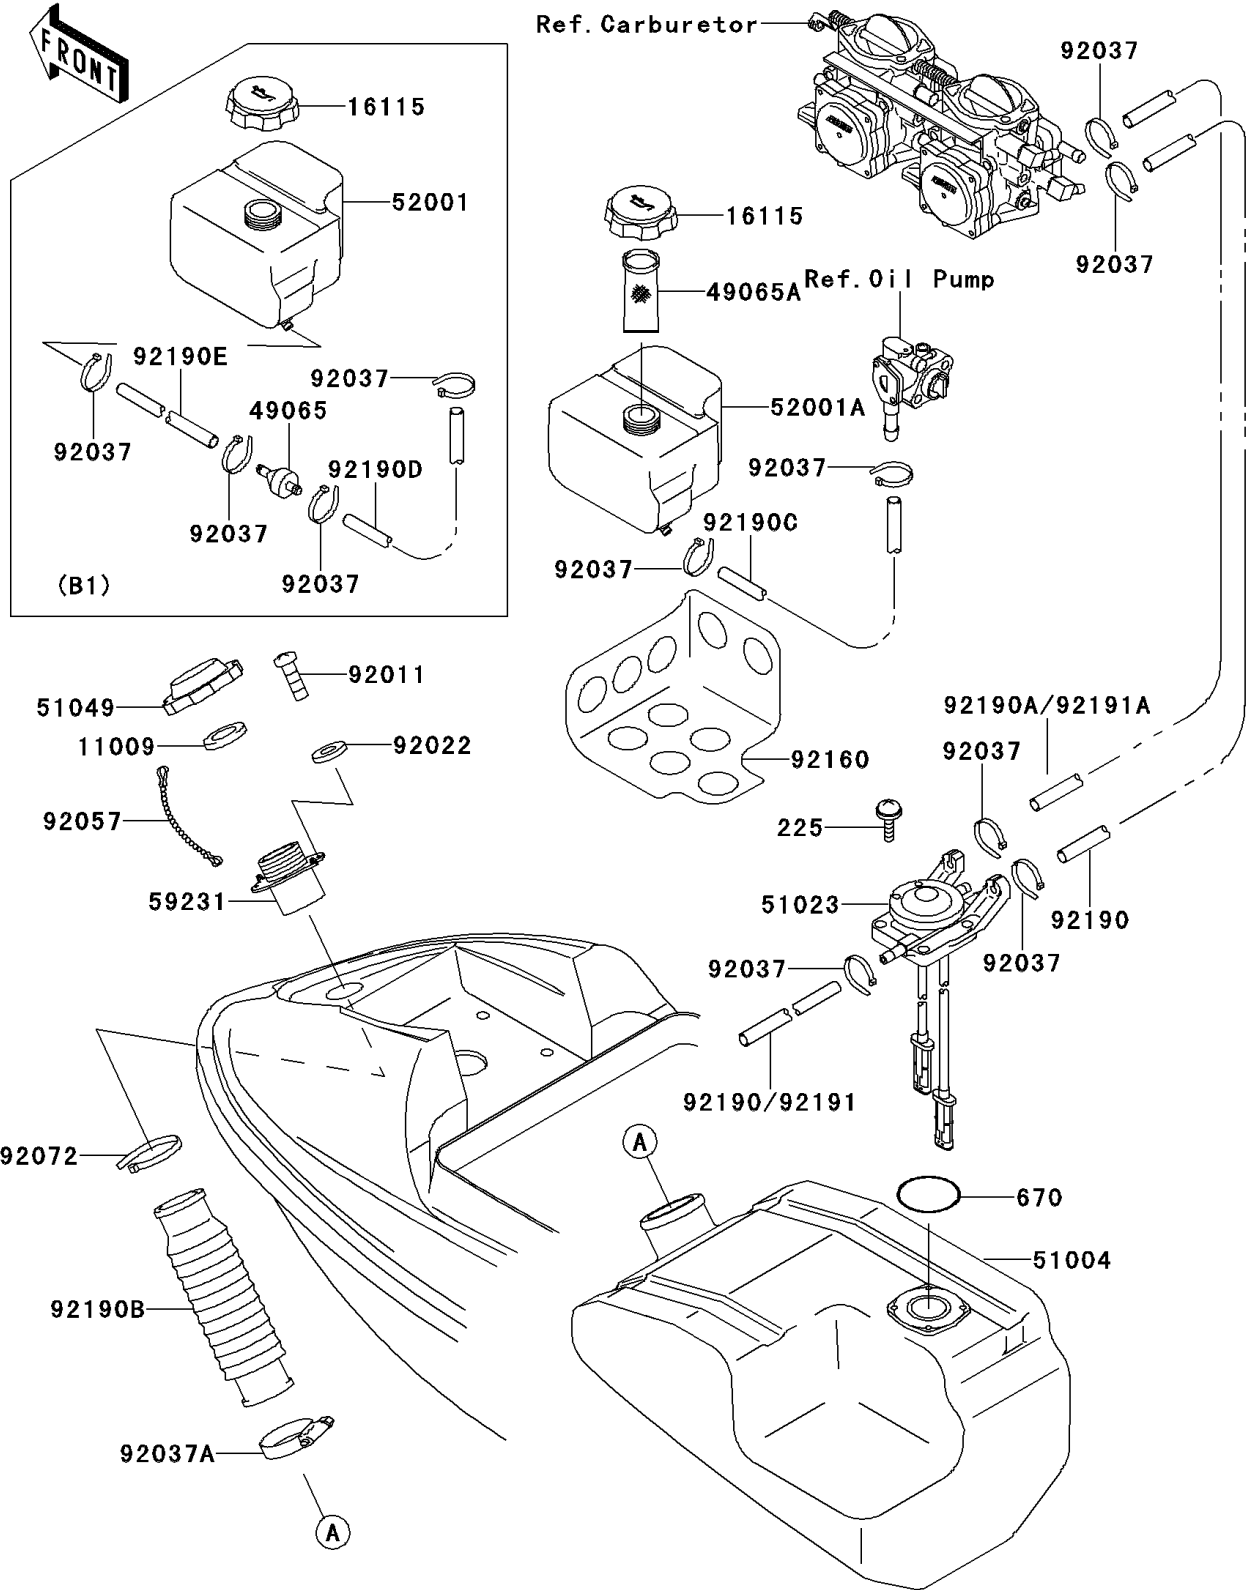

1996 750 SXi PARTS DIAGRAM

Fuel Tank

F3173

1996 750 SXi PARTS LIST

Fuel Tank

ITEM NAME	PART NUMBER	QUANTITY
SCREW-PAN-WSP-CROS,5X20 (Ref # 225)	225R0520	1
O RING,36MM (Ref # 670)	670B3036	1
GASKET,TANK CAP (Ref # 11009)	11009-3020	1
CAP-OIL FILLER (Ref # 16115)	16115-3714	1
FILTER-OIL (Ref # 49065A)	49065-3703	1
TANK-FUEL (Ref # 51004)	51004-3719	1
TAP-ASSY,FUEL (Ref # 51023)	51023-3721	1
CAP-TANK,FUEL (Ref # 51049)	51049-3719	1
TANK-OIL (Ref # 52001A)	52001-3719	1
FILLER,FUEL TANK (Ref # 59231)	59231-3702	1
SCREW (Ref # 92011)	92011-562	1
WASHER (Ref # 92022)	92022-563	1
CLAMP (Ref # 92037)	92037-1173	1
CLAMP (Ref # 92037A)	92037-3009	1
CHAIN,COVER,L=100 (Ref # 92057)	92057-3704	1
BAND,L=292.1 (Ref # 92072)	92072-3509	1
DAMPER,OIL TANK (Ref # 92160)	92160-3771	1
TUBE,FILLER-FUEL TANK (Ref # 92190B)	92190-3881	1
TUBE,OIL (Ref # 92190C)	92190-3887	1
TUBE,5.8X10.8X800,WHITE (Ref # 92191)	92191-3720	1
TUBE,"RETURN",7X12X490 (Ref # 92191A)	92191-3768	1