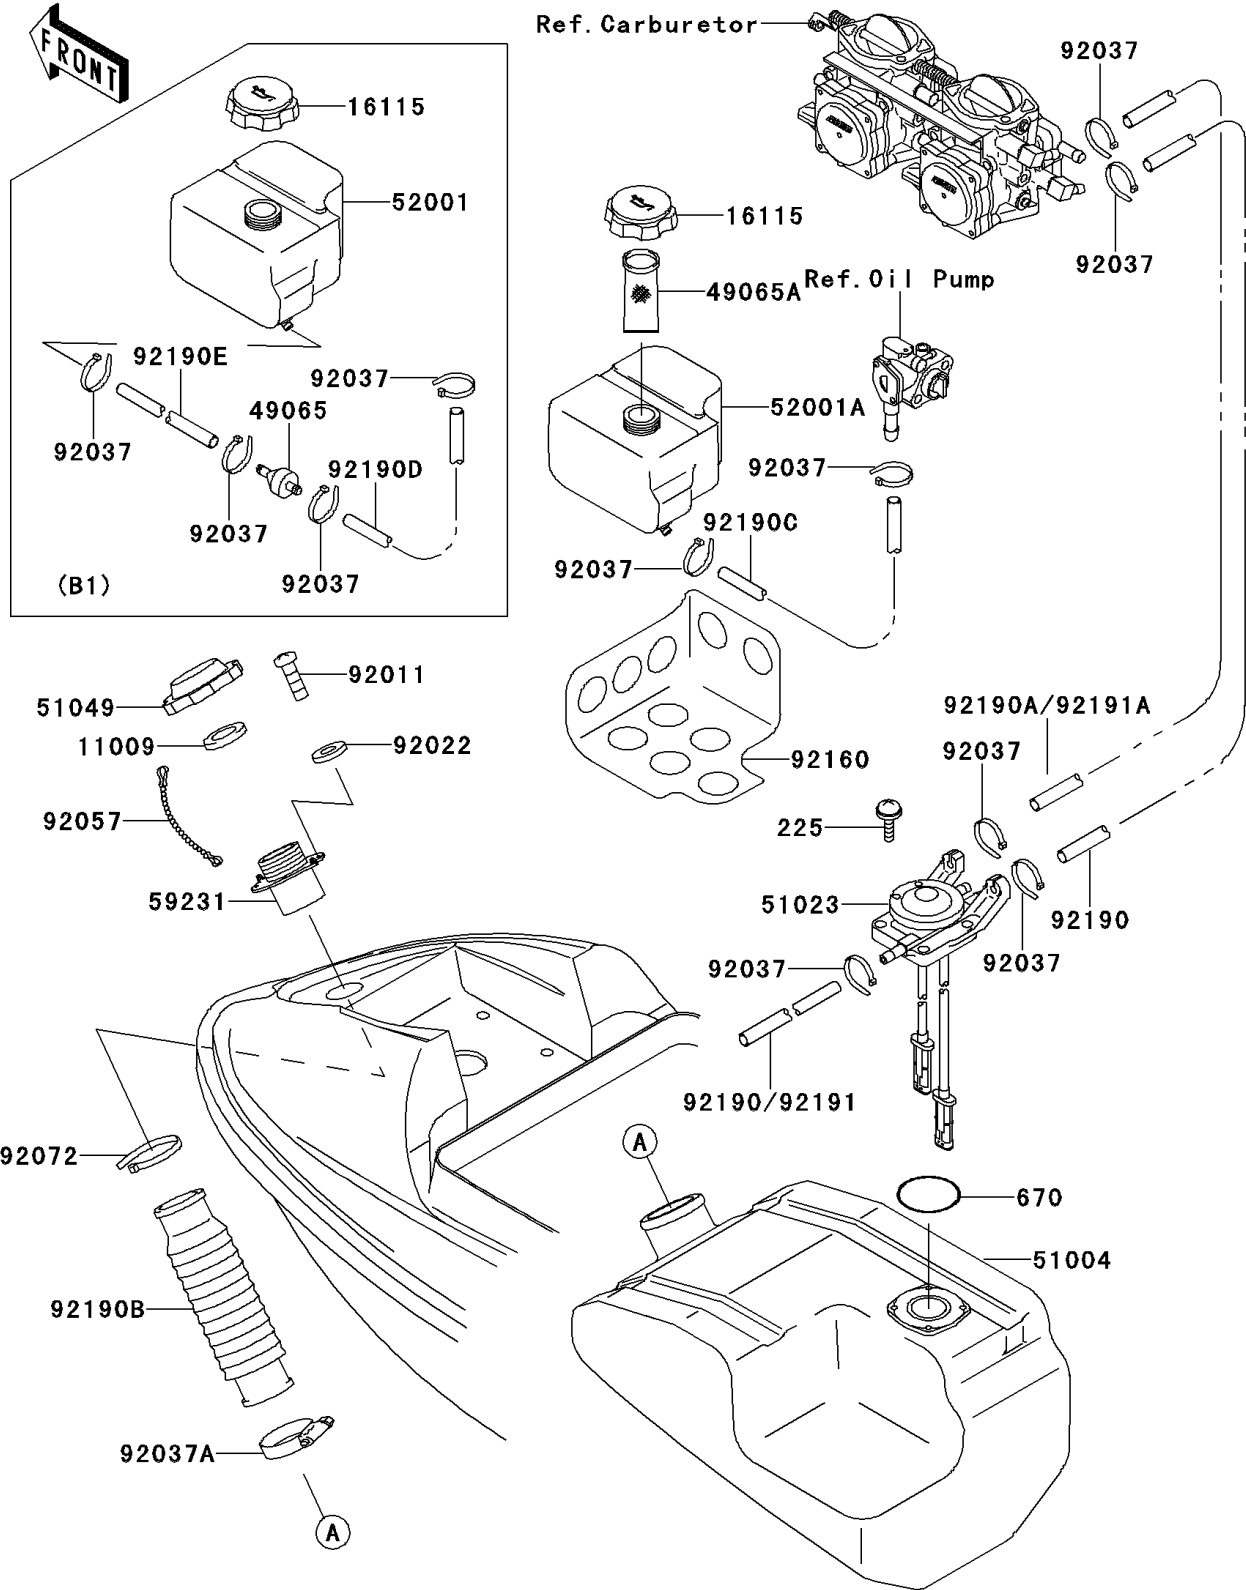

1996 750 SXi PARTS DIAGRAM

Fuel Tank

F3173

1996 750 SXi PARTS LIST

Fuel Tank

ITEM NAME	PART NUMBER	QUANTITY
SCREW-PAN-WSP-CROS,5X20 (Ref # 225)	225R0520	4
O RING,36MM (Ref # 670)	670B3036	1
GASKET,TANK CAP (Ref # 11009)	11009-3020	1
CAP-OIL FILLER (Ref # 16115)	16115-3714	1
FILTER-OIL (Ref # 49065A)	49065-3703	1
TANK-FUEL (Ref # 51004)	51004-3719	1
TAP-ASSY,FUEL (Ref # 51023)	51023-3721	1
CAP-TANK,FUEL (Ref # 51049)	51049-3719	1
TANK-OIL (Ref # 52001A)	52001-3719	1
FILLER,FUEL TANK (Ref # 59231)	59231-3702	1
SCREW (Ref # 92011)	92011-562	4
WASHER (Ref # 92022)	92022-563	4
CLAMP (Ref # 92037)	92037-1173	7
CLAMP (Ref # 92037A)	92037-3009	1
CHAIN,COVER,L=100 (Ref # 92057)	92057-3704	1
BAND,L=292.1 (Ref # 92072)	92072-3509	1
DAMPER,OIL TANK (Ref # 92160)	92160-3771	1
TUBE,FILLER-FUEL TANK (Ref # 92190B)	92190-3881	1
TUBE,OIL (Ref # 92190C)	92190-3887	1
TUBE,5.8X10.8X800,WHITE (Ref # 92191)	92191-3720	2
TUBE,"RETURN",7X12X490 (Ref # 92191A)	92191-3768	1