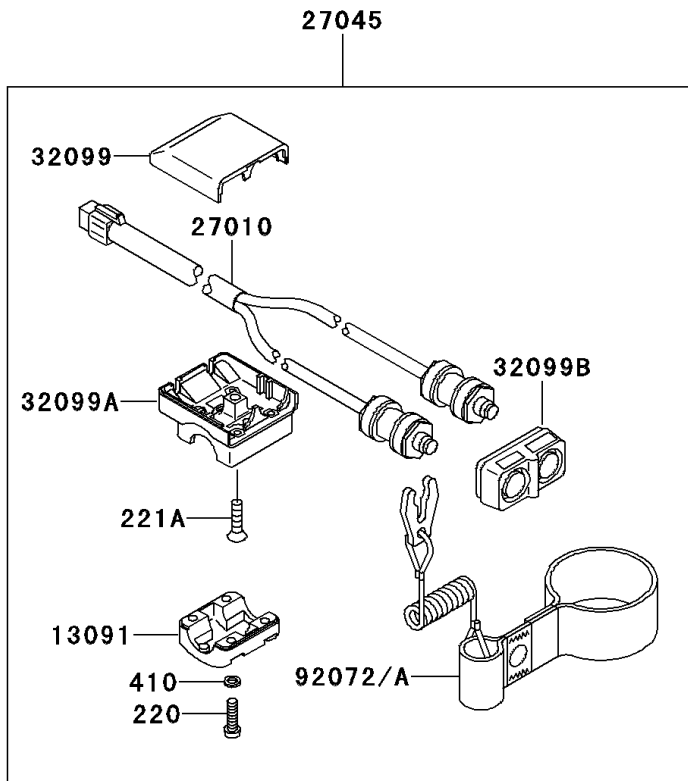

1997 750 SXi (Canada Only) PARTS DIAGRAM

Handlebar(JS750-B2/B3)

F3172A

1997 750 SXi (Canada Only) PARTS LIST

Handlebar(JS750-B2/B3)

ITEM NAME	PART NUMBER	QUANTITY
SCREW-PAN-CROS,5X20 (Ref # 220)	220R0520	4
SCREW-PAN-CROS (Ref # 220A)	220R0630	2
SCREW-CSK-CROS,6X16 (Ref # 221)	221R0616	3
SCREW-CSK-CROS,6X25 (Ref # 221A)	221R0625	1
SCREW-PAN-WSP-CROS,5X20 (Ref # 225)	225R0520	6
W-PLAIN-S,5MM (Ref # 410)	410S0500	4
HOLDER,SWITCH (Ref # 13091)	13091-3767	1
SHAFT (Ref # 13107)	13107-3740	1
COVER,HANDLE,UPP,BLACK (Ref # 14090)	14090-3766-MA	1
COVER,HANDLE,LWR,BLACK (Ref # 14090B)	14090-3767-MA	1
SWITCH,STOP&START (Ref # 27010)	27010-3732	1
SWITCH-ASSY,STOP&START (Ref # 27045)	27045-3706	1
CASE,UPP,SWITCH (Ref # 32099)	32099-3764	1
CASE,LWR,SWITCH (Ref # 32099A)	32099-3766	1
CASE,FR,SWITCH (Ref # 32099B)	32099-3809	1
HANDLE-COMP,J.S.VIOLET (Ref # 39058A)	39058-3713-RE	1
HOUSING-CONTROL (Ref # 39063)	39063-3720	1
LEVER-ASSY-THROTTLE (Ref # 39074)	39074-3717	1
LEVER-THROTTLE (Ref # 39075)	39075-3710	1
SCREW,8X22 (Ref # 92009)	92009-3701	4
RING-SNAP (Ref # 92033)	92033-3723	1
CLAMP,HANDLEBAR (Ref # 92037)	92037-503	2
BAND,TETHER SWITCH (Ref # 92072)	92072-3784	1
SPRING (Ref # 92144)	92144-3749	1
WASHER (Ref # 92200)	92200-3738	2