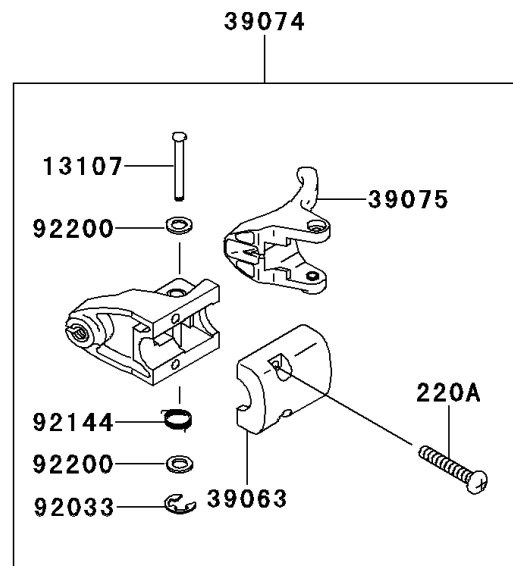

1997 750 SXi (Canada Only) PARTS DIAGRAM

Handlebar(JS750-B2/B3)

F3172A

1997 750 SXi (Canada Only) PARTS LIST

Handlebar(JS750-B2/B3)

ITEM NAME	PART NUMBER	QUANTITY
SCREW-PAN-CROS,5X20 (Ref # 220)	220R0520	4
SCREW-PAN-CROS (Ref # 220A)	220R0630	2
SCREW-CSK-CROS,6X16 (Ref # 221)	221R0616	3
SCREW-CSK-CROS,6X25 (Ref # 221A)	221R0625	1
SCREW-PAN-WSP-CROS,5X20 (Ref # 225)	225R0520	6
W-PLAIN-S,5MM (Ref # 410)	410S0500	4
HOLDER,SWITCH (Ref # 13091)	13091-3767	1
SHAFT (Ref # 13107)	13107-3740	1
COVER,HANDLE,UPP,BLACK (Ref # 14090)	14090-3766-MA	1
COVER,HANDLE,LWR,BLACK (Ref # 14090B)	14090-3767-MA	1
SWITCH,STOP&START (Ref # 27010)	27010-3732	1
SWITCH-ASSY,STOP&START (Ref # 27045)	27045-3706	1
CASE,UPP,SWITCH (Ref # 32099)	32099-3764	1
CASE,LWR,SWITCH (Ref # 32099A)	32099-3766	1
CASE,FR,SWITCH (Ref # 32099B)	32099-3809	1
HANDLE-COMP,J.S.VIOLET (Ref # 39058A)	39058-3713-RE	1
HOUSING-CONTROL (Ref # 39063)	39063-3720	1
LEVER-ASSY-THROTTLE (Ref # 39074)	39074-3717	1
LEVER-THROTTLE (Ref # 39075)	39075-3710	1
SCREW,8X22 (Ref # 92009)	92009-3701	4
RING-SNAP (Ref # 92033)	92033-3723	1
CLAMP,HANDLEBAR (Ref # 92037)	92037-503	2
BAND,TETHER SWITCH (Ref # 92072)	92072-3784	1
SPRING (Ref # 92144)	92144-3749	1
WASHER (Ref # 92200)	92200-3738	2