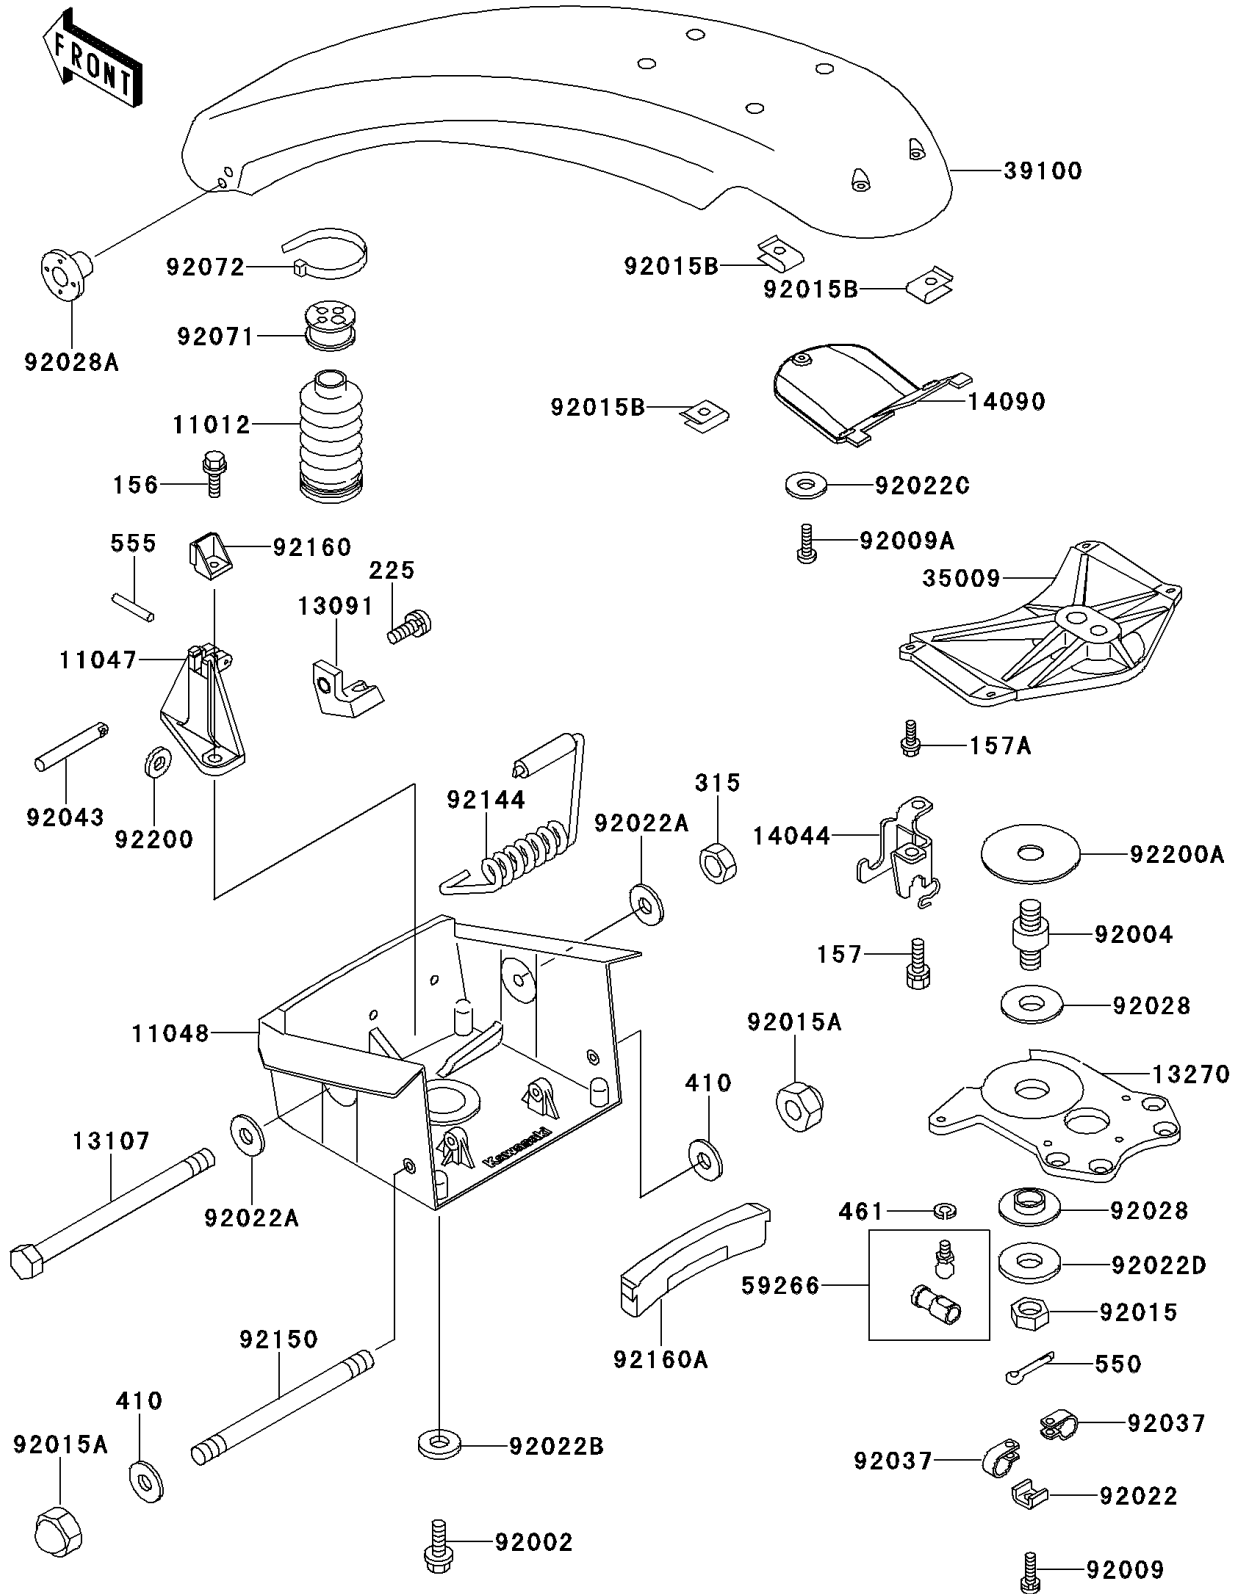

1996 750 SXi PARTS DIAGRAM

Handle Pole(JS750-B2/B3)

F3171A

1996 750 SXi PARTS LIST

Handle Pole(JS750-B2/B3)

ITEM NAME	PART NUMBER	QUANTITY
BOLT-WP,6X16 (Ref # 156)	156R0616	1
BOLT-WSP,6X16 (Ref # 157)	157R0616	1
BOLT-WSP,6X20 (Ref # 157A)	157R0620	1
SCREW-PAN-WSP-CROS,5X16 (Ref # 225)	225R0516	1
NUT-HEX-FINE,14MM (Ref # 315)	315R1400	1
CAP (Ref # 11012)	11012-3754	1
BRACKET (Ref # 11047)	11047-3800	1
BRACKET,PIVOT SHAFT,J.WHITE (Ref # 11048)	11048-3785-8C	1
HOLDER (Ref # 13091)	13091-3774	1
SHAFT,PIVOT (Ref # 13107)	13107-3725	1
PLATE,HANDLEBER (Ref # 13270)	13270-3805	1
HOLDER-CABLE (Ref # 14044)	14044-3716	1
COVER,HANDLE POLE,J.S.VIOLET (Ref # 14090)	14090-3708-23	1
BRACE (Ref # 35009)	35009-3707	1
POLE-COMP-HANDLE,J.S.VIOLET (Ref # 39100)	39100-3713-23	1
JOINT-BALL (Ref # 59266)	59266-3707	1
BOLT,8X25 (Ref # 92002)	92002-3774	1
STUD (Ref # 92004)	92004-3728	1
SCREW,5X16 (Ref # 92009)	92009-3736	1
SCREW,5X16 (Ref # 92009A)	92009-3797	1
NUT,CASTLE,18MM (Ref # 92015)	92015-3006	1
NUT,CAP,6MM (Ref # 92015A)	92015-3755	1
NUT,CLIP,5MM (Ref # 92015B)	92015-3830	1
WASHER,CLAMP (Ref # 92022)	92022-3014	1
WASHER,15X34X2.0 (Ref # 92022A)	92022-3738	1
WASHER,8.5X34X3 (Ref # 92022B)	92022-3746	1
WASHER (Ref # 92022C)	92022-567	1
WASHER (Ref # 92022D)	92022-571	1
BUSHING (Ref # 92028)	92028-3743	1

1996 750 SXi PARTS LIST

Handle Pole(JS750-B2/B3)

ITEM NAME	PART NUMBER	QUANTITY
BUSHING,STEERING (Ref # 92028A)	92028-3752	1
CLAMP,LEAD WIRE (Ref # 92037)	92037-3007	1
PIN (Ref # 92043)	92043-3739	1
GROMMET (Ref # 92071)	92071-3788	1
BAND (Ref # 92072)	92072-3778	1
SPRING (Ref # 92144)	92144-3735	1
BOLT,6X119 (Ref # 92150)	92150-3787	1
DAMPER (Ref # 92160)	92160-3790	1
DAMPER (Ref # 92160A)	92160-3846	1
WASHER,3.5X12X1 (Ref # 92200)	92200-3723	1
WASHER,20.5X80X3 (Ref # 92200A)	92200-3725	1
WASHER-PLAIN-SMALL,6MM (Ref # 410)	410S0600	1
WASHER-SPRING,6MM (Ref # 461)	461S0600	1
PIN-COTTER,4X40 (Ref # 550)	550S4040	1
PIN-SPRING,3X25 (Ref # 555)	555B0325	1