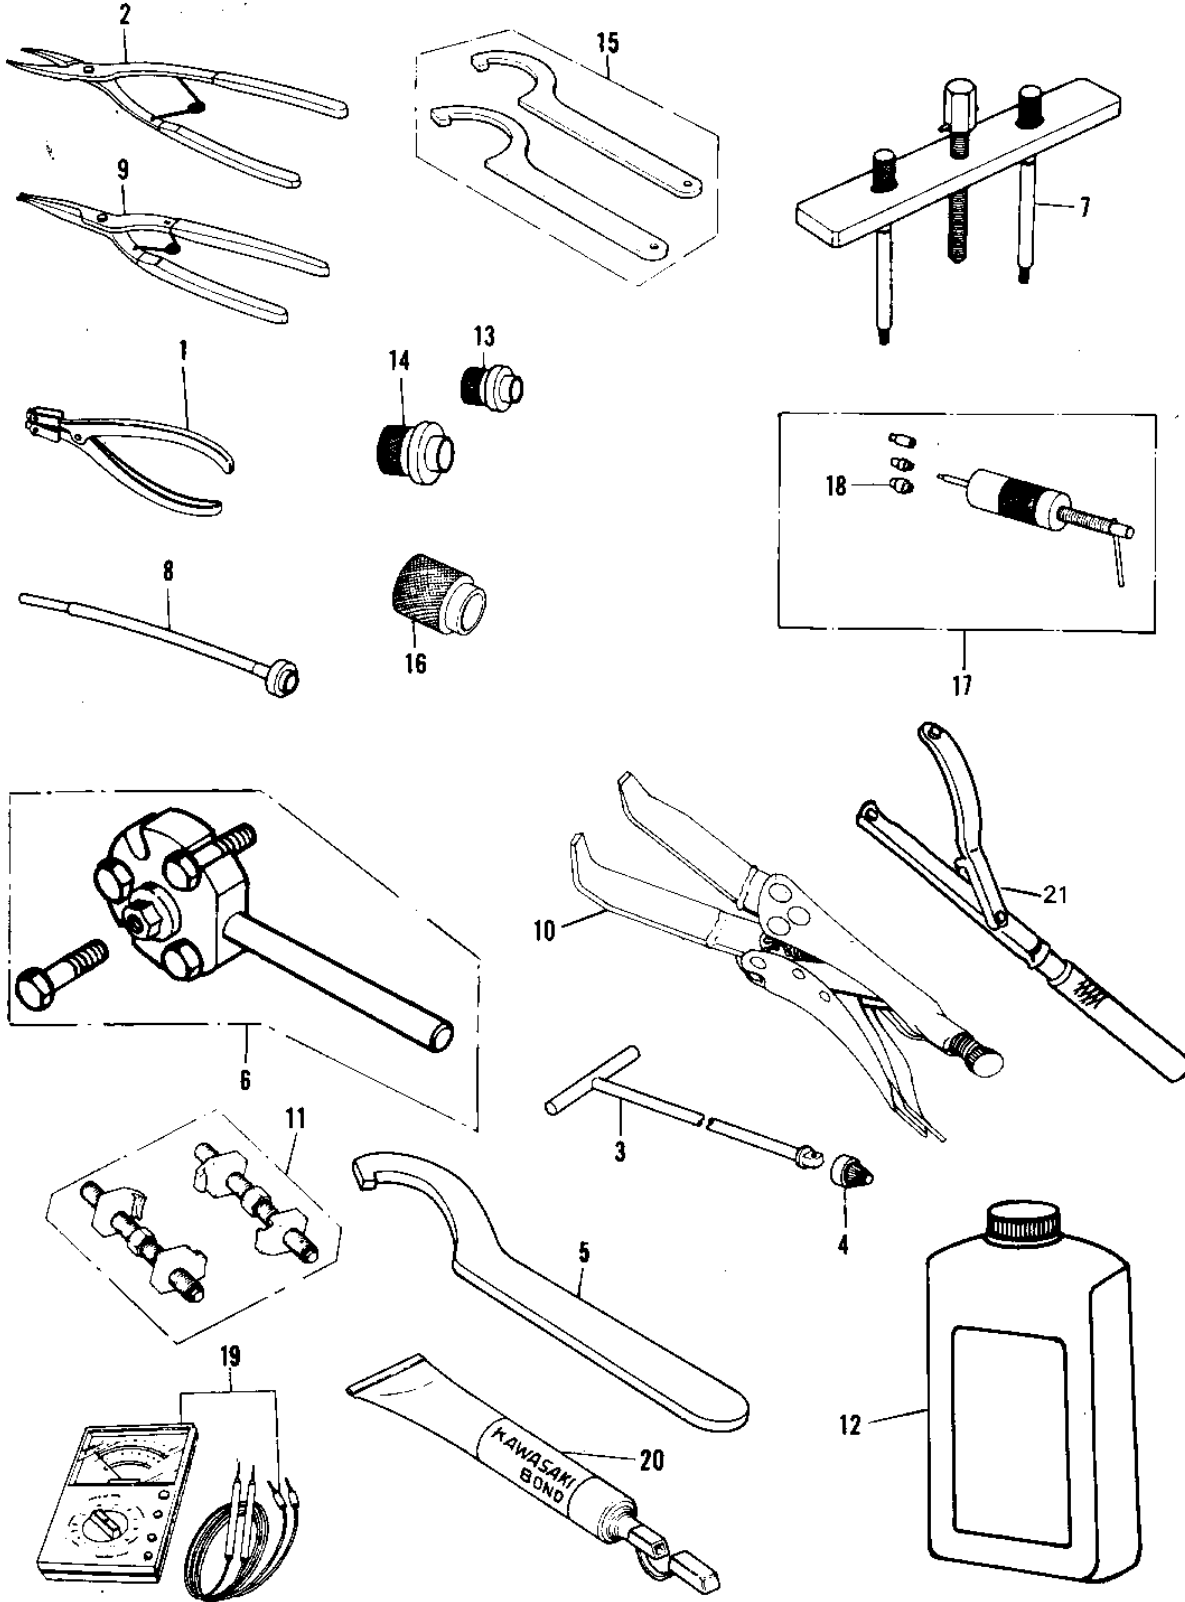

# 1981 KDX420 PARTS DIAGRAM

## SPECIAL SERVICE TOOLS

# 1981 KDX420 PARTS LIST

## SPECIAL SERVICE TOOLS

ITEM NAME	PART NUMBER	QUANTITY
PLIERS-PISTON RING (Ref # 1)	57001-115	1
PLIERS,CIRCLIP,INSIDE (Ref # 2)	57001-143	1
HANDLE,FORK CLY HOLDR (Ref # 3)	57001-183	1
ADAPTER,F.F.CYL HOLDR (Ref # 4)	57001-1057	1
WRENCH,STEM NUT (Ref # 5)	57001-1100	1
57001-259 (Canada) (Ref # 6)	T57001-259	1
57001-1098 (Canada) (Ref # 7)	57001-153	1
GAUGE,FUEL LEVEL (Ref # 8)	57001-202	1
PLIERS,CIRCLIP,OUTSID (Ref # 9)	57001-144	1
57001-1243 (Canada) (Ref # 10)	T57001-165	1
COMPRESSOR ASSY,SPRNG (Ref # 11)	57001-1087	1
2 CYCLE RACE OIL-PINT (Ref # 12)	K61020-022A	AR
GUIDE,SHIFT OIL SEAL (Ref # 13)	57001-264	1
*** N.L.A.*** (Canada) (Ref # 14)	57001-265	1
WRENCH,HOOK ASSY (Ref # 15)	57001-1101	1
DRIVER,FORK OIL SEAL (Ref # 16)	57001-1104	1
57001-910 (Canada) (Ref # 17)	T57001-910	1
ADAPTER C,PIN PULLER (Ref # 18)	57001-914	1
MULTIMETER (Ref # 19)	57001-983	1
LIQUID GASKET (Ref # 20)	92104-002	AR
57001-1343 (Canada) (Ref # 21)	57001-306	1