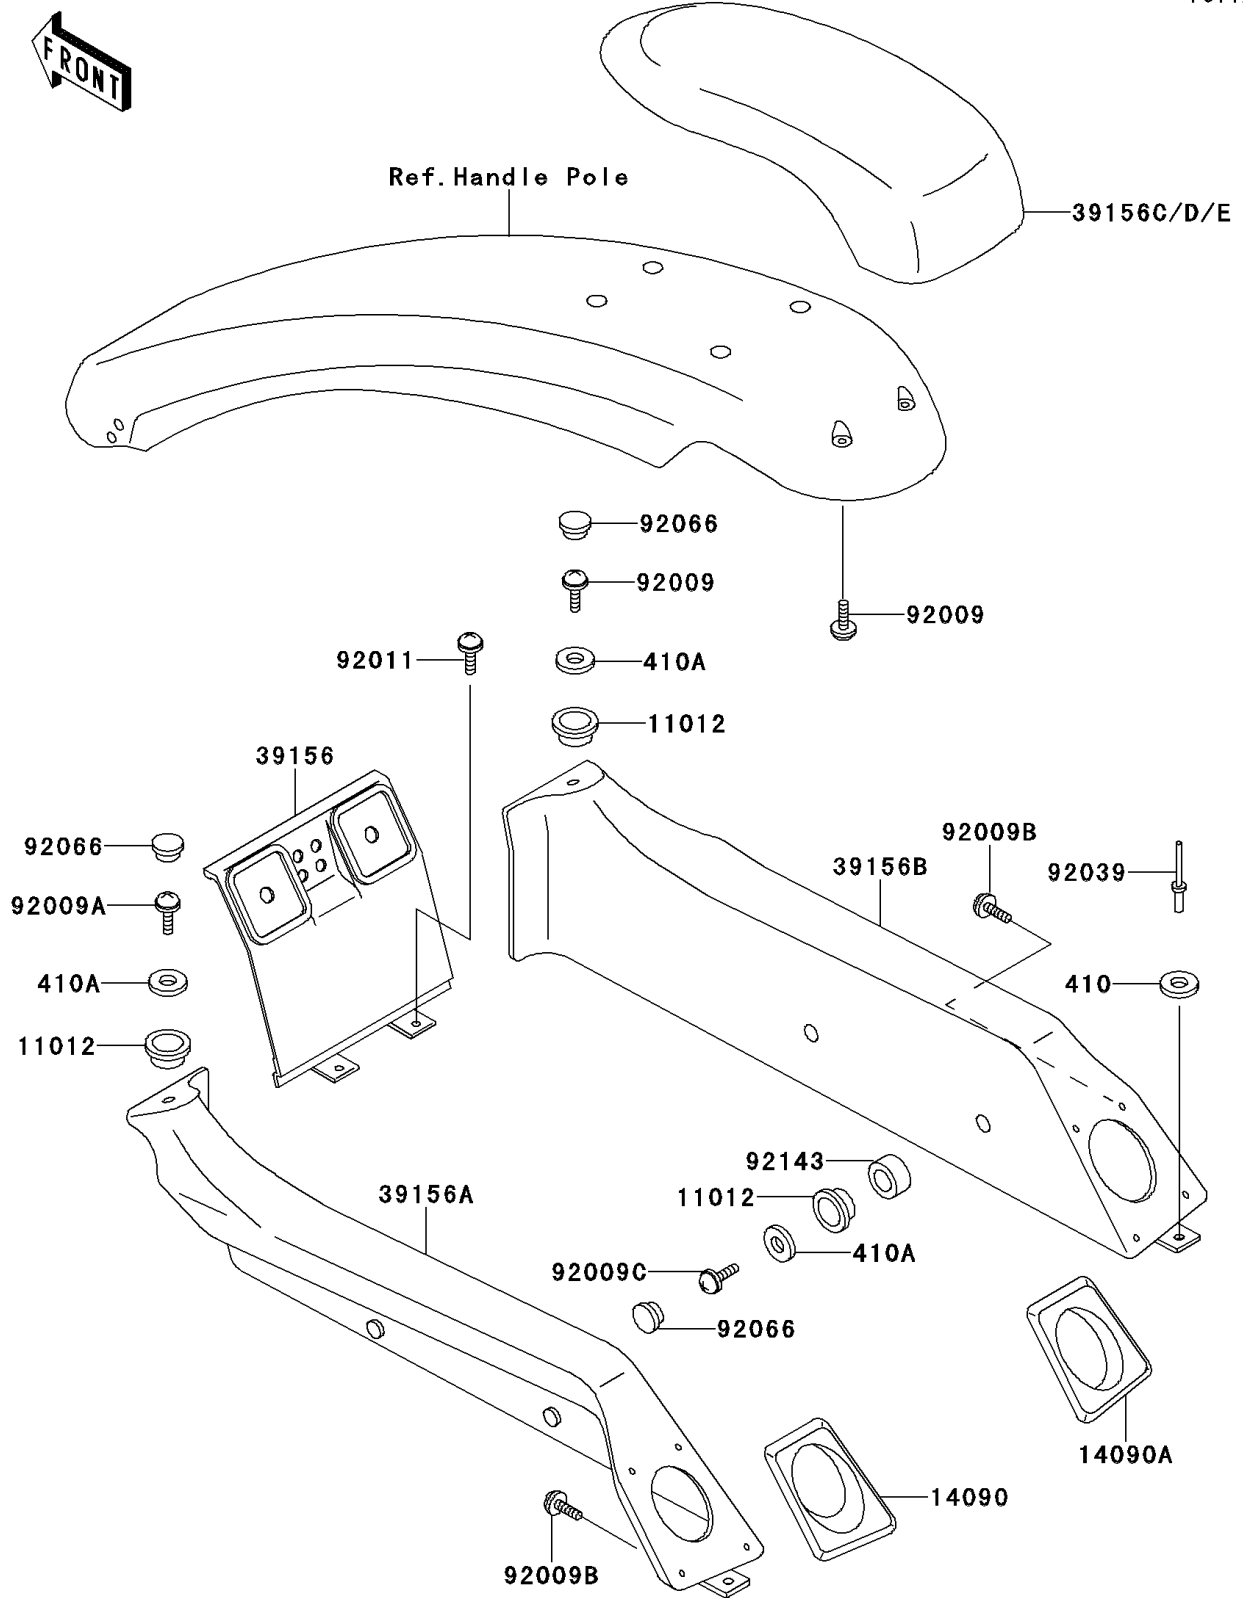

1997 750 SXi (Canada Only) PARTS DIAGRAM

Pads

F3147

1997 750 SXi (Canada Only) PARTS LIST

Pads

ITEM NAME	PART NUMBER	QUANTITY
W-PLAIN-S,5MM (Ref # 410)	410S0500	2
WASHER-PLAIN-SMALL,6MM (Ref # 410A)	410S0600	6
CAP,VIOLET (Ref # 11012)	11012-3760-RE	6
COVER,DECK PAD,LH,VIOLET (Ref # 14090)	14090-3716-RE	1
COVER,DECK PAD,RH,VIOLET (Ref # 14090A)	14090-3717-RE	1
PAD,DECK,CNT,VIOLET (Ref # 39156)	39156-3752-PJ	1
PAD,DECK,LH,J.S.VIOLET (Ref # 39156A)	39156-3761-PJ	1
PAD,DECK,RH,J.S.VIOLET (Ref # 39156B)	39156-3762-PJ	1
PAD,HANDLE POLE,UPP,BLACK (Ref # 39156D)	39156-3787-MA	1
SCREW,TAPPING,5X20 (Ref # 92009)	92009-3716	7
SCREW,TAPPING,5X30 (Ref # 92009A)	92009-3794	1
SCREW,TAPPING,3X10 (Ref # 92009B)	92009-3802	8
SCREW,TAPPING,5X25 (Ref # 92009C)	92009-3803	4
SCREW,TAPPING (Ref # 92011)	92011-561	2
RIVET (Ref # 92039)	92039-3747	2
PLUG,VIOLET (Ref # 92066)	92066-3738-RE	6
COLLAR,6X10X5 (Ref # 92143)	92143-3737	4