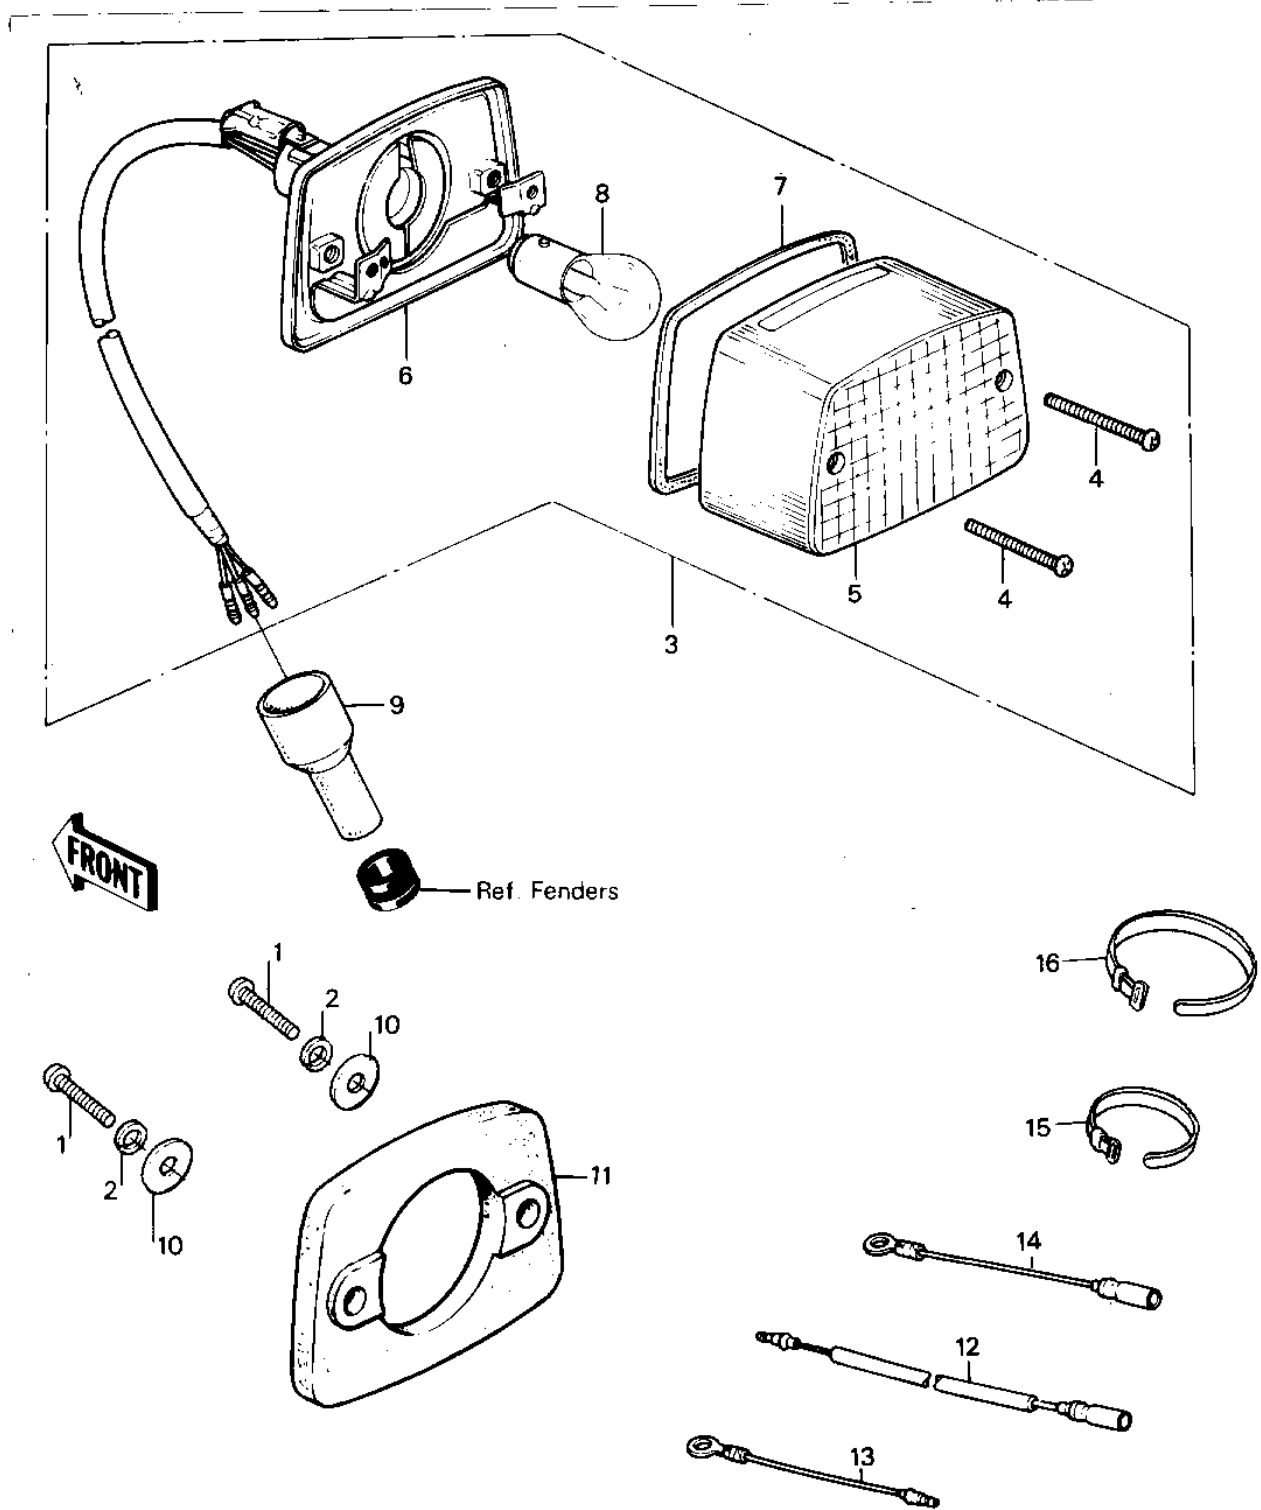

1981 KDX420 PARTS DIAGRAM

TAILLIGHT/CHASSIS ELECTRICAL EQUIPMENT

1981 KDX420 PARTS LIST

TAILLIGHT/CHASSIS ELECTRICAL EQUIPMENT

ITEM NAME	PART NUMBER	QUANTITY
SCREW PAN HEAD 5X20 (Ref # 1)	220B0520	2
WASHER SPRING 5MM (Ref # 2)	461F0500	2
LAMP, TAIL (Ref # 3)	23025-075	1
SCREW-PAN-CROS (Ref # 4)	220B0330	2
LENS, TAIL LAMP (Ref # 5)	23026-040	1
CASE, TAIL LAMP (Ref # 6)	23027-044	1
GASKET, TAIL LIGHT (Ref # 7)	23028-020	1
BULB, 6V 17/5.3W (Ref # 8)	92069-028	1
BOOT, HARNESS COVER (Ref # 9)	49006-1048	1
WASHER, PLAIN, 6MM (Ref # 10)	92022-263	2
DAMPER RUBBER (Ref # 11)	92075-4014	1
WIRE, TAILLAMP (Ref # 12)	26011-4001	1
WIRE, GROUND HEADLAMP (Ref # 13)	26011-4002	1
WIRE, GROUND TAILLITE (Ref # 14)	26011-4003	1
BAND (Ref # 15)	92072-3505	5
BAND (Ref # 16)	92072-3509	3