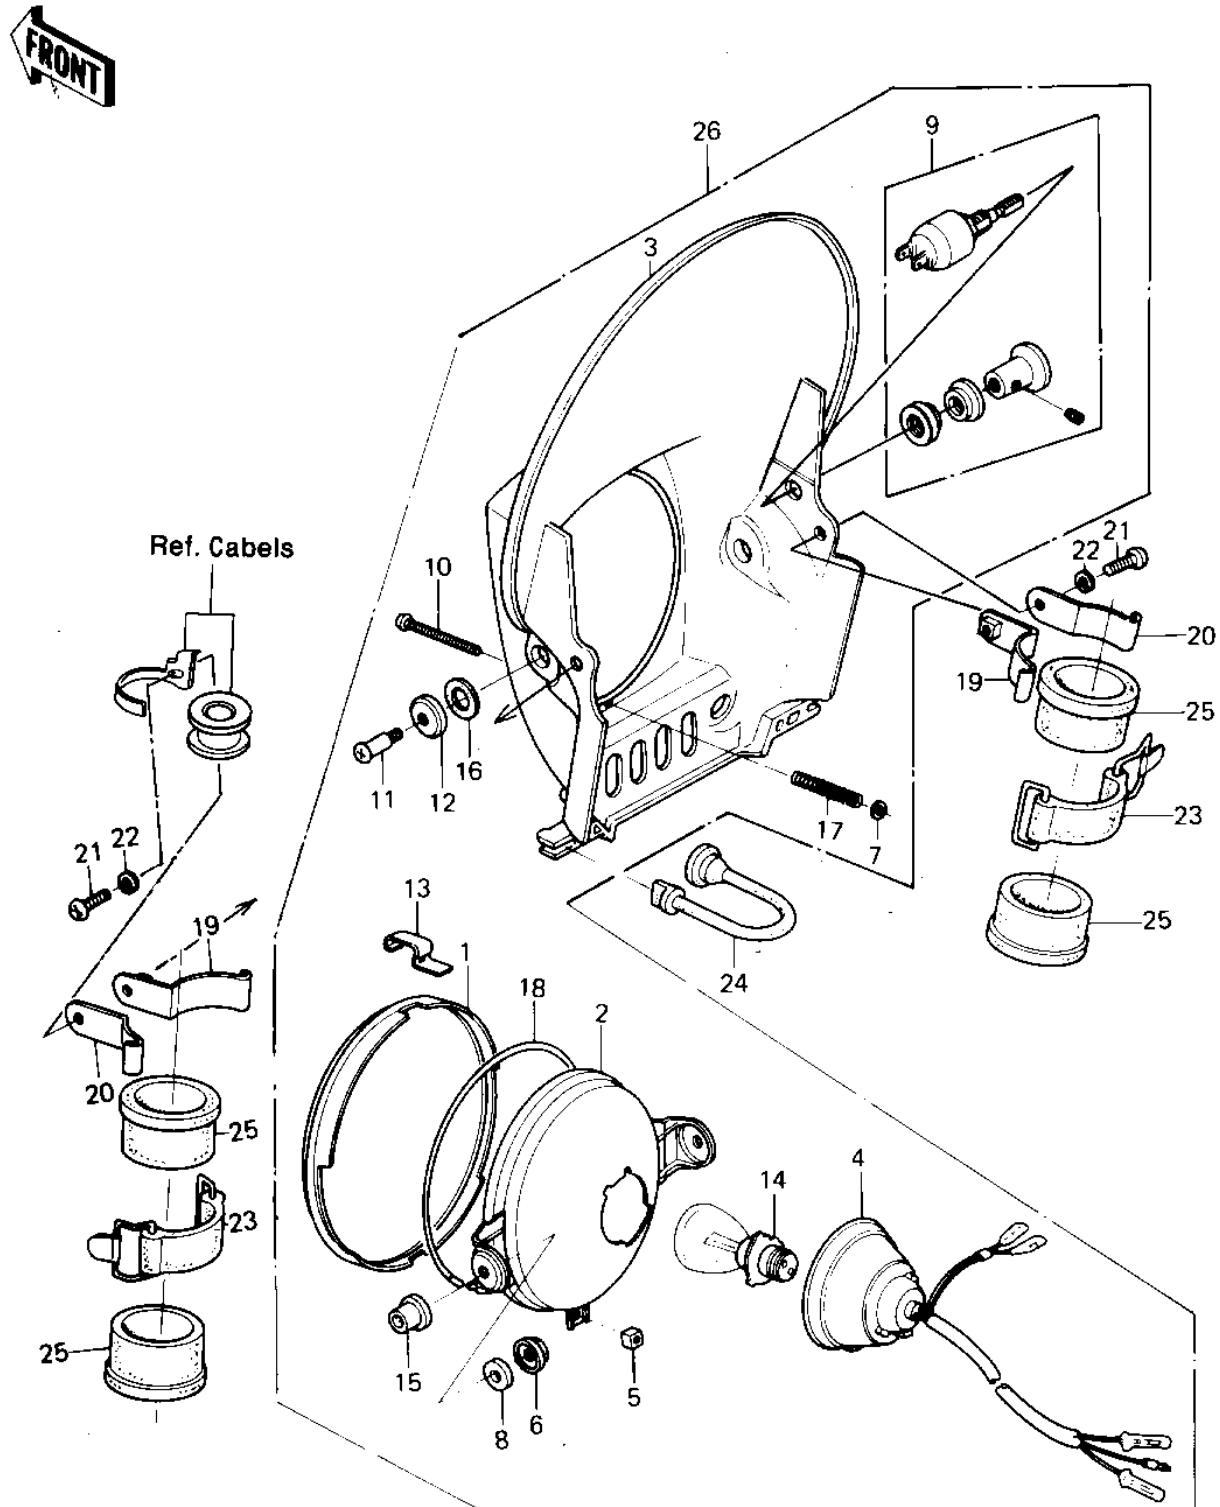

1981 KDX420 PARTS DIAGRAM

HEADLIGHT

1981 KDX420 PARTS LIST

HEADLIGHT

ITEM NAME	PART NUMBER	QUANTITY
COVER,HEAD LAMP (Ref # 1)	14025-4002	1
LAMP,HEAD (Ref # 2)	23004-4001	1
BODY-COMP-HEAD LAMP,L (Ref # 3)	23005-5002-7F	1
SOCKET,HEAD LAMP (Ref # 4)	23008-4001	1
NUT,4MM (Ref # 5)	23020-018	1
NUT,HEAD LAMP RIM FIT (Ref # 6)	23020-023	2
WASHER (Ref # 7)	23021-004	1
WASHER-PLAIN,5MM (Ref # 8)	23021-012	2
SWITCH,HEAD LAMP (Ref # 9)	27004-4001	1
SCREW,ADJUSTING,4X43 (Ref # 10)	92009-4002	1
SCREW,HEAD LAMP (Ref # 11)	92009-4003	2
WASHER,HEAD LAMP (Ref # 12)	92022-4005	2
CLAMP,HEAD LAMP (Ref # 13)	92037-4001	3
BULB,6V 35/25W (Ref # 14)	92069-4001	1
DAMPER,HEAD LAMP (Ref # 15)	92075-4009	2
DAMPER,HEAD LAMP (Ref # 16)	92075-4010	2
SPRING,FOCUS ADJUSTNG (Ref # 17)	92081-4003	1
SEAL,HEAD LAMP (Ref # 18)	92093-4001	1
BRACKET (Ref # 19)	11034-4007	2
BRACKET (Ref # 20)	11034-4008	2
SCREW PAN HEAD 6X16 (Ref # 21)	220B0616	2
WASHER SPRING 6MM (Ref # 22)	461F0600	2
BAND,FUEL TANK (Ref # 23)	92072-076	2
BAND,HEAD LAMP (Ref # 24)	92072-077	2
DAMPER (Ref # 25)	92075-4005	4
HEAD LAMP ASSY (Ref # 26)	23001-4001	1