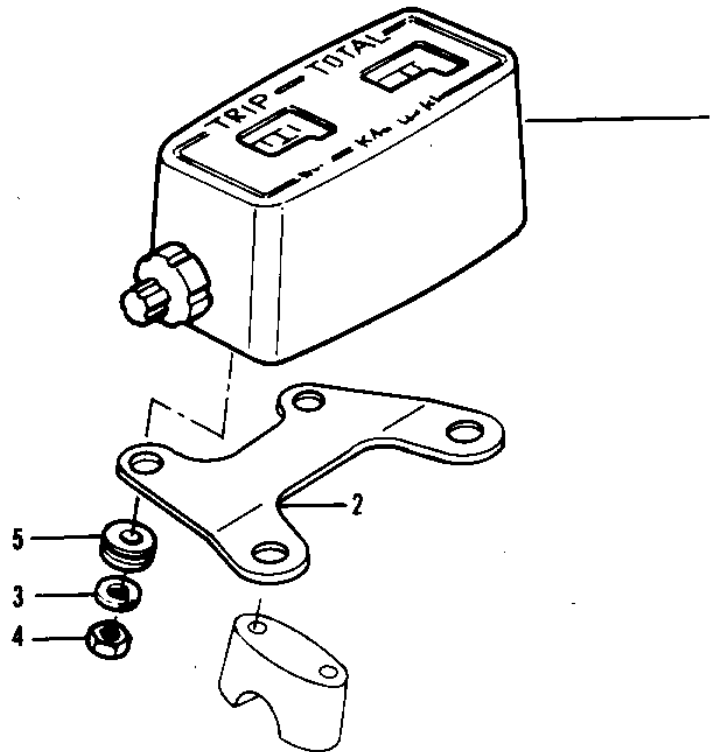

1981 KDX420 PARTS DIAGRAM

METER

1981 KDX420 PARTS LIST

METER

ITEM NAME	PART NUMBER	QUANTITY
ODOMETER,MILE (Ref # 1)	25005-1061	1
25005-1061 (Canada) (Ref # 1)	25005-1062	1
BRACKET,SPEEDOMETER (Ref # 2)	11034-4019	1
WASHER,5.2X16X16X1.2T (Ref # 3)	25009-004	2
NUT-CAP,5MM (Ref # 4)	322C0500	2
DAMPER RUBBER,METER (Ref # 5)	92075-1209	2