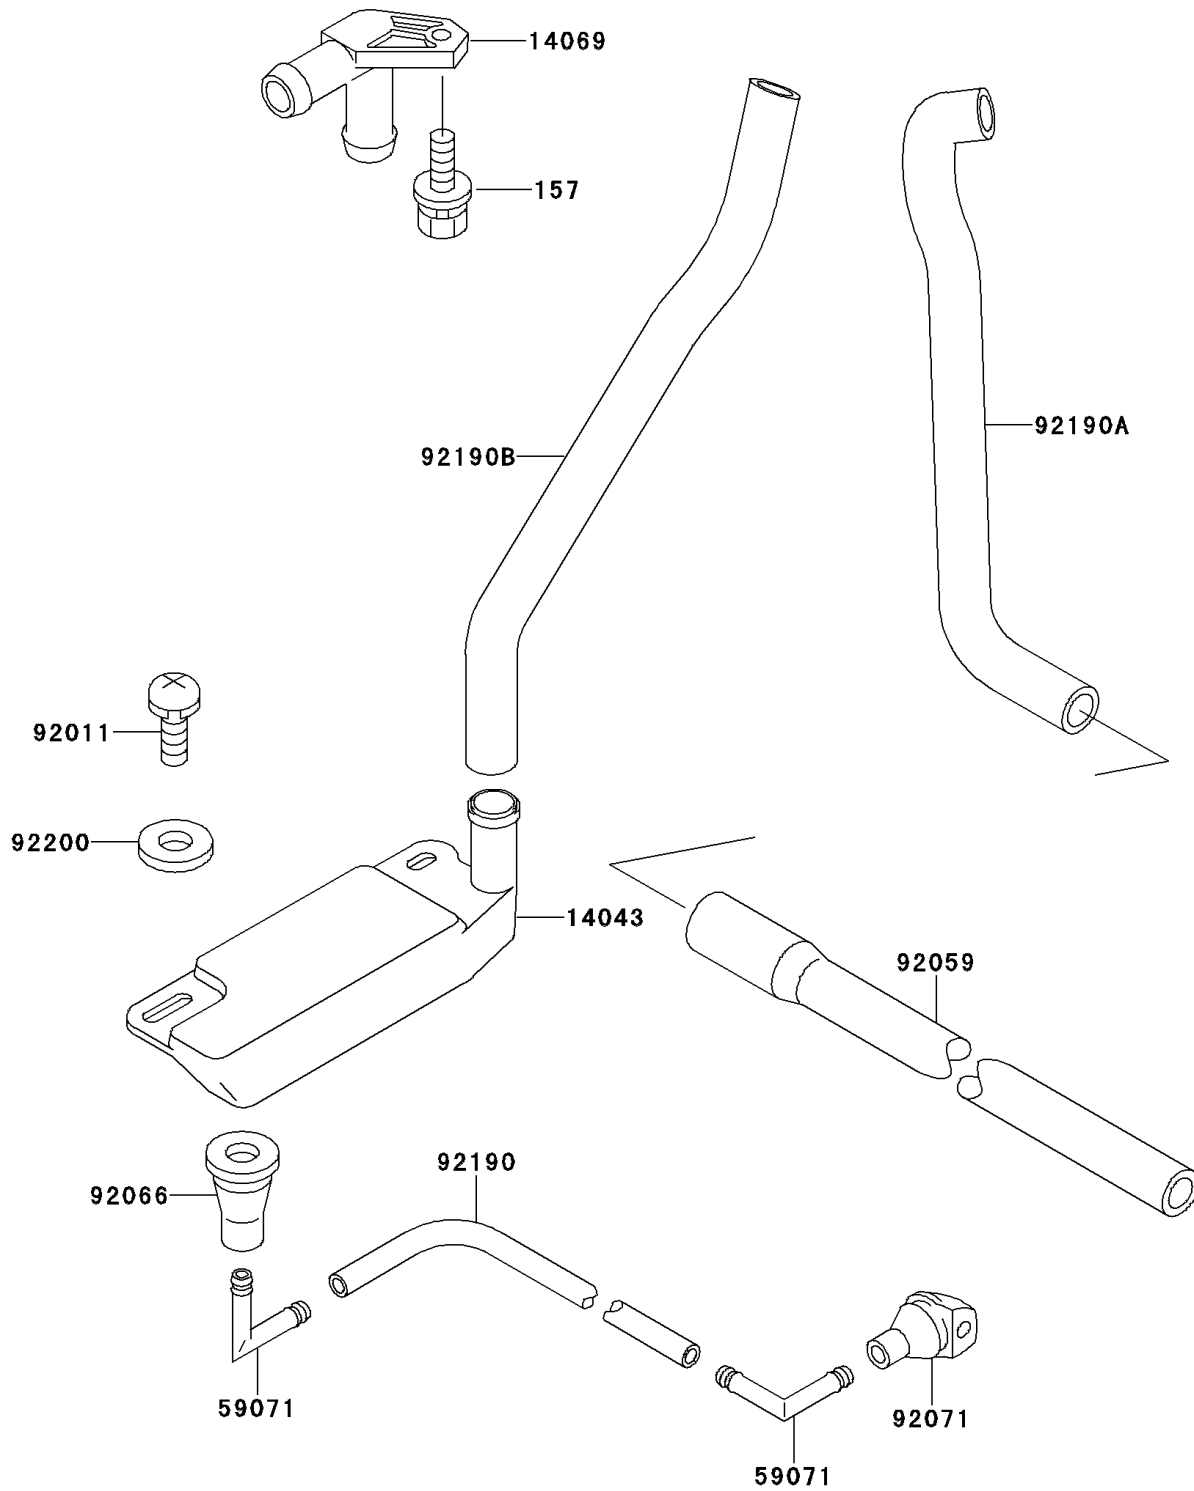

1997 750 SXi (Canada Only) PARTS DIAGRAM

Bilge System

F3145

1997 750 SXi (Canada Only) PARTS LIST

Bilge System

ITEM NAME	PART NUMBER	QUANTITY
BOLT-WSP,6X18 (Ref # 157)	157R0618	1
FILTER (Ref # 14043)	14043-3708	1
BREATHER (Ref # 14069)	14069-3708	1
JOINT (Ref # 59071)	59071-3706	2
SCREW,TAPPING (Ref # 92011)	92011-561	2
TUBE,L=200 (Ref # 92059)	92059-3894	1
PLUG (Ref # 92066)	92066-3706	1
GROMMET (Ref # 92071)	92071-3736	1
TUBE,5.8X10.8X330 (Ref # 92190)	92190-3816	1
TUBE (Ref # 92190A)	92190-3976	1
TUBE (Ref # 92190B)	92190-3977	1
WASHER,5.9X16X1.5 (Ref # 92200)	92200-3714	2