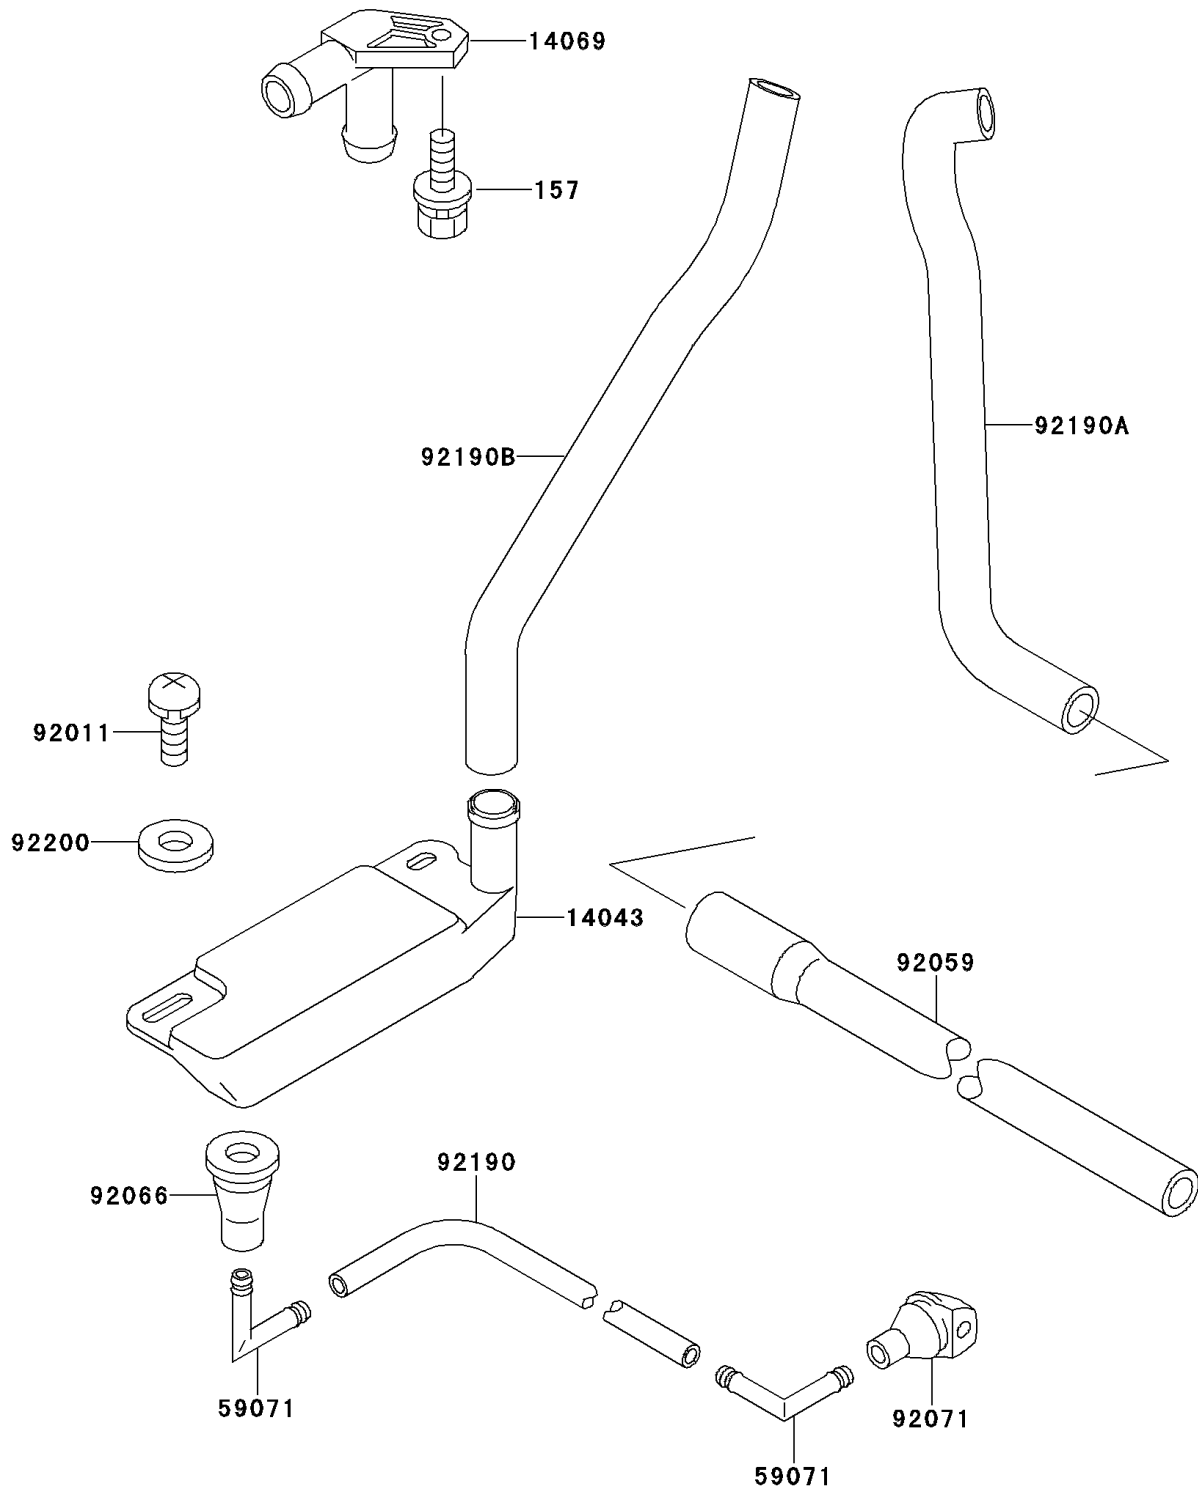

1996 750 SXi PARTS DIAGRAM

Bilge System

F3145

1996 750 SXi PARTS LIST

Bilge System

ITEM NAME	PART NUMBER	QUANTITY
BOLT-WSP,6X18 (Ref # 157)	157R0618	1
FILTER (Ref # 14043)	14043-3708	1
BREATHER (Ref # 14069)	14069-3708	1
JOINT (Ref # 59071)	59071-3706	2
SCREW,TAPPING (Ref # 92011)	92011-561	2
TUBE,L=200 (Ref # 92059)	92059-3894	1
PLUG (Ref # 92066)	92066-3706	1
GROMMET (Ref # 92071)	92071-3736	1
TUBE,5.8X10.8X330 (Ref # 92190)	92190-3816	1
TUBE (Ref # 92190A)	92190-3976	1
TUBE (Ref # 92190B)	92190-3977	1
WASHER,5.9X16X1.5 (Ref # 92200)	92200-3714	2