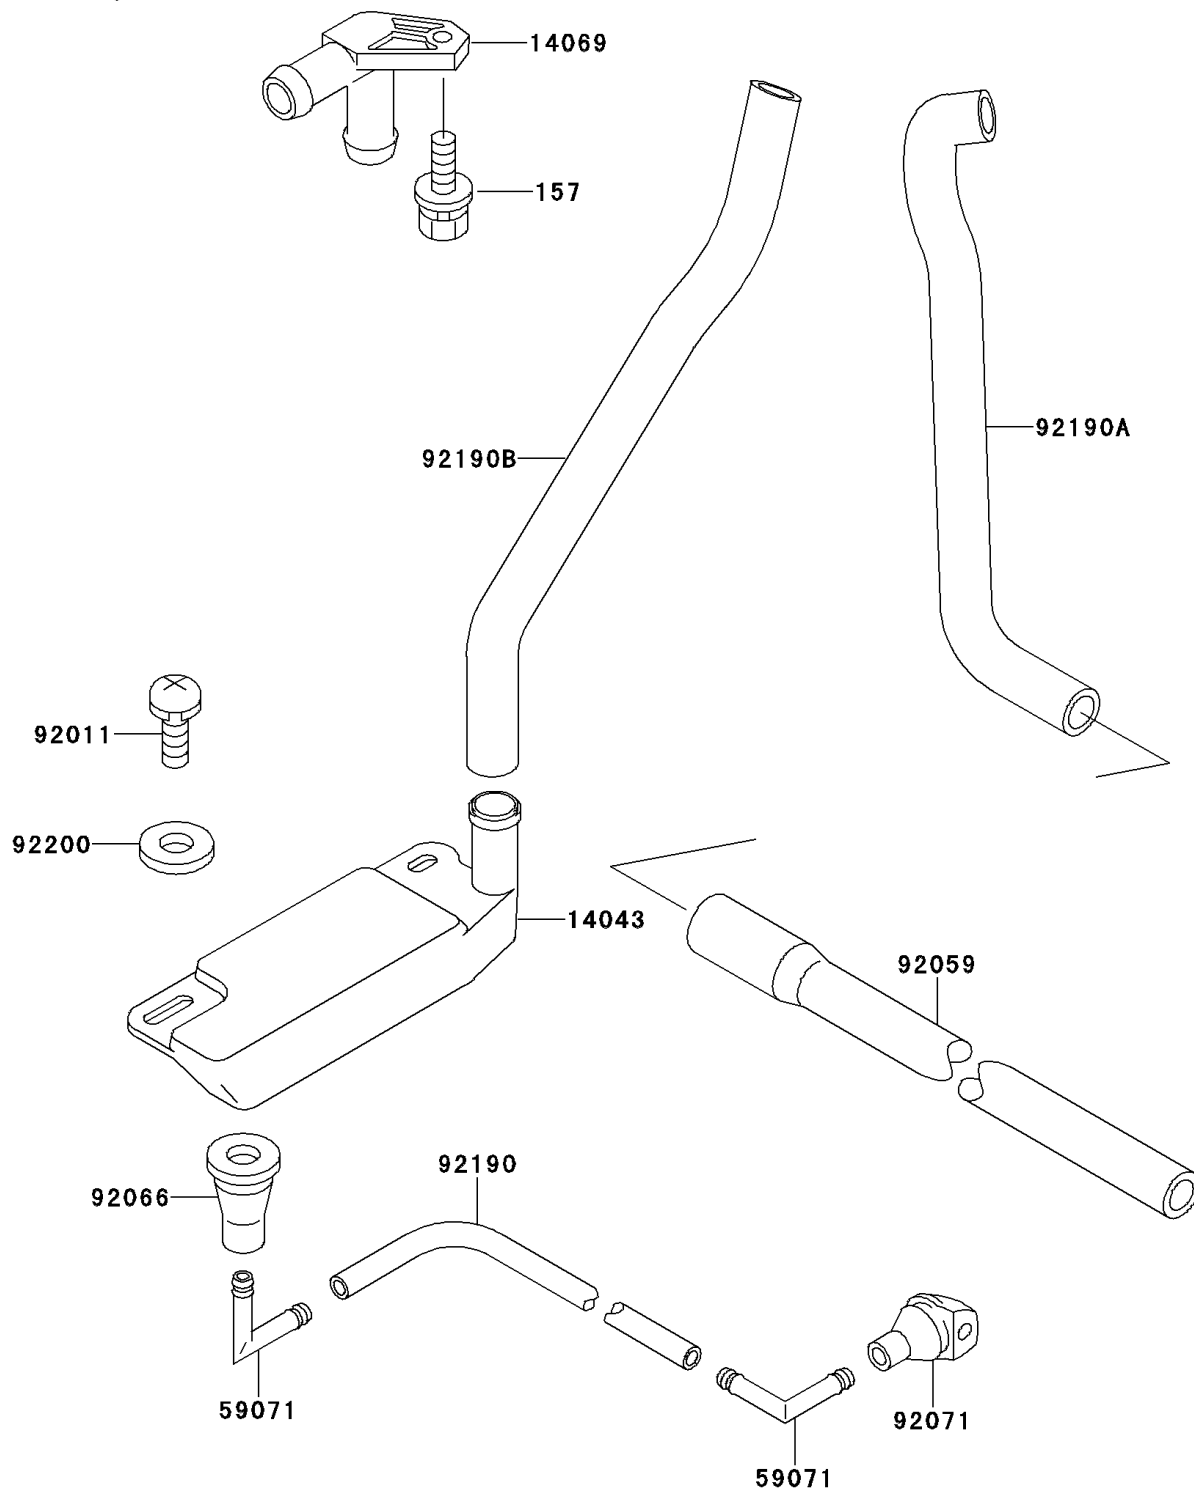

1996 750 SXi PARTS DIAGRAM

Bilge System

F3145

1996 750 SXi PARTS LIST

Bilge System

ITEM NAME	PART NUMBER	QUANTITY
BOLT-WSP,6X18 (Ref # 157)	157R0618	1
FILTER (Ref # 14043)	14043-3708	1
BREATHER (Ref # 14069)	14069-3708	1
JOINT (Ref # 59071)	59071-3706	1
SCREW,TAPPING (Ref # 92011)	92011-561	1
TUBE,L=200 (Ref # 92059)	92059-3894	1
PLUG (Ref # 92066)	92066-3706	1
GROMMET (Ref # 92071)	92071-3736	1
TUBE,5.8X10.8X330 (Ref # 92190)	92190-3816	1
TUBE (Ref # 92190A)	92190-3976	1
TUBE (Ref # 92190B)	92190-3977	1
WASHER,5.9X16X1.5 (Ref # 92200)	92200-3714	1