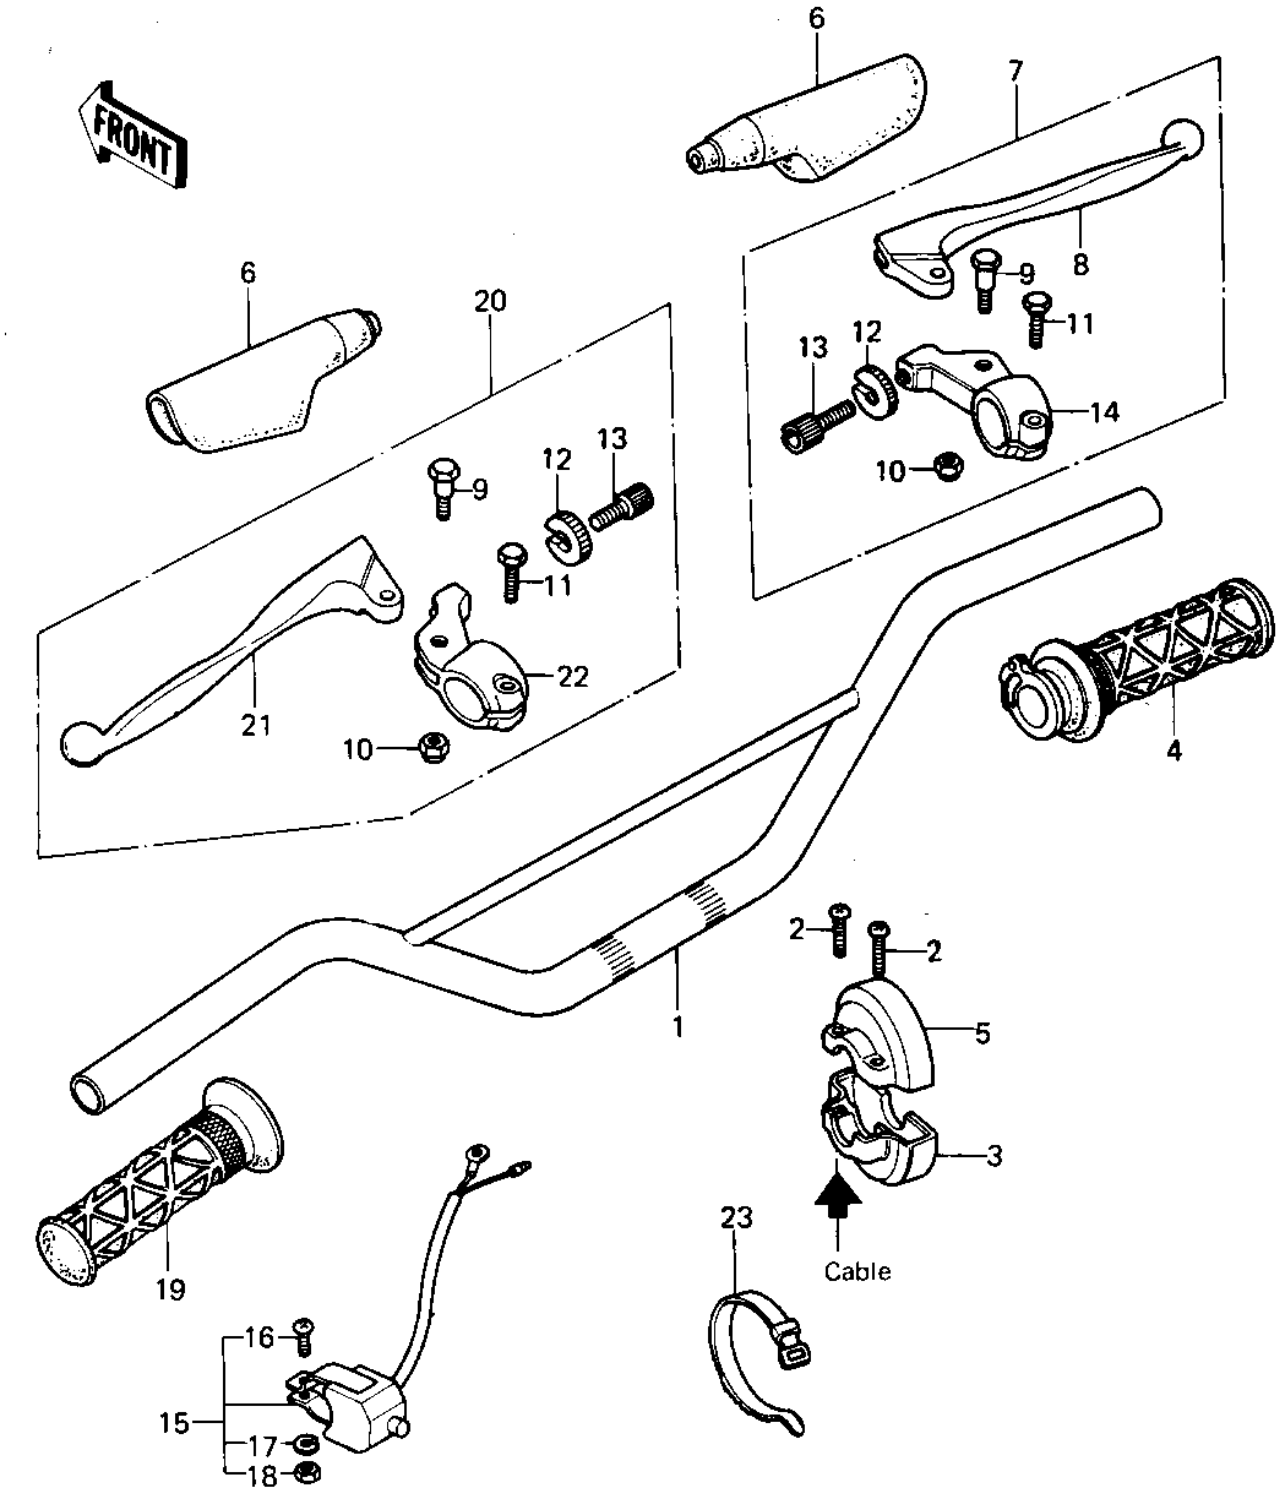

# 1981 KDX420 PARTS DIAGRAM

## HANDLEBAR

# 1981 KDX420 PARTS LIST

## HANDLEBAR

ITEM NAME	PART NUMBER	QUANTITY
HANDLEBAR (Ref # 1)	46003-4001	1
SCREW PAN HEAD 5X20 (Ref # 2)	220B0520	2
HOUSING CONTROL,R.H. (Ref # 3)	32099-1011	1
GRIP-ASSY (Ref # 4)	46019-1012	1
CASE,R.H,GRIP,UPPER (Ref # 5)	32099-1014	1
DUST COVER (Ref # 6)	46071-003	1
LEVER ASSY,FRONT BRAK (Ref # 7)	46076-1003	1
FRONT BRAKE LEVER (Ref # 8)	46058-018	1
BOLT,HEX HEAD,6MM (Ref # 9)	92001-140	2
NUT (Ref # 10)	92019-008	2
BOLT-UPSET (Ref # 11)	112N0620	2
NUT,CABLE ADJUST LOCK (Ref # 12)	46056-006	2
SCREW,CABLE ADJUST (Ref # 13)	46055-009	2
HOLDER,F.BRAKE LEVER (Ref # 14)	46060-010-21	1
SWITCH,ASSY,ENG STOP (Ref # 15)	27010-1018	1
SCREW PAN HEAD 3X14 (Ref # 16)	220E0314A	1
WASHER SPRING 3MM (Ref # 17)	461F0300	1
NUT-HEX (Ref # 18)	311B0300	1
GRIP (Ref # 19)	46075-1015	1
LEVER ASSY,CLUTCH (Ref # 20)	46076-1004	1
LEVER, CLUTCH (Ref # 21)	46092-021	1
HOLDER,CLUTCH LEVER (Ref # 22)	46094-014-21	1
BAND (Ref # 23)	92072-3505	1