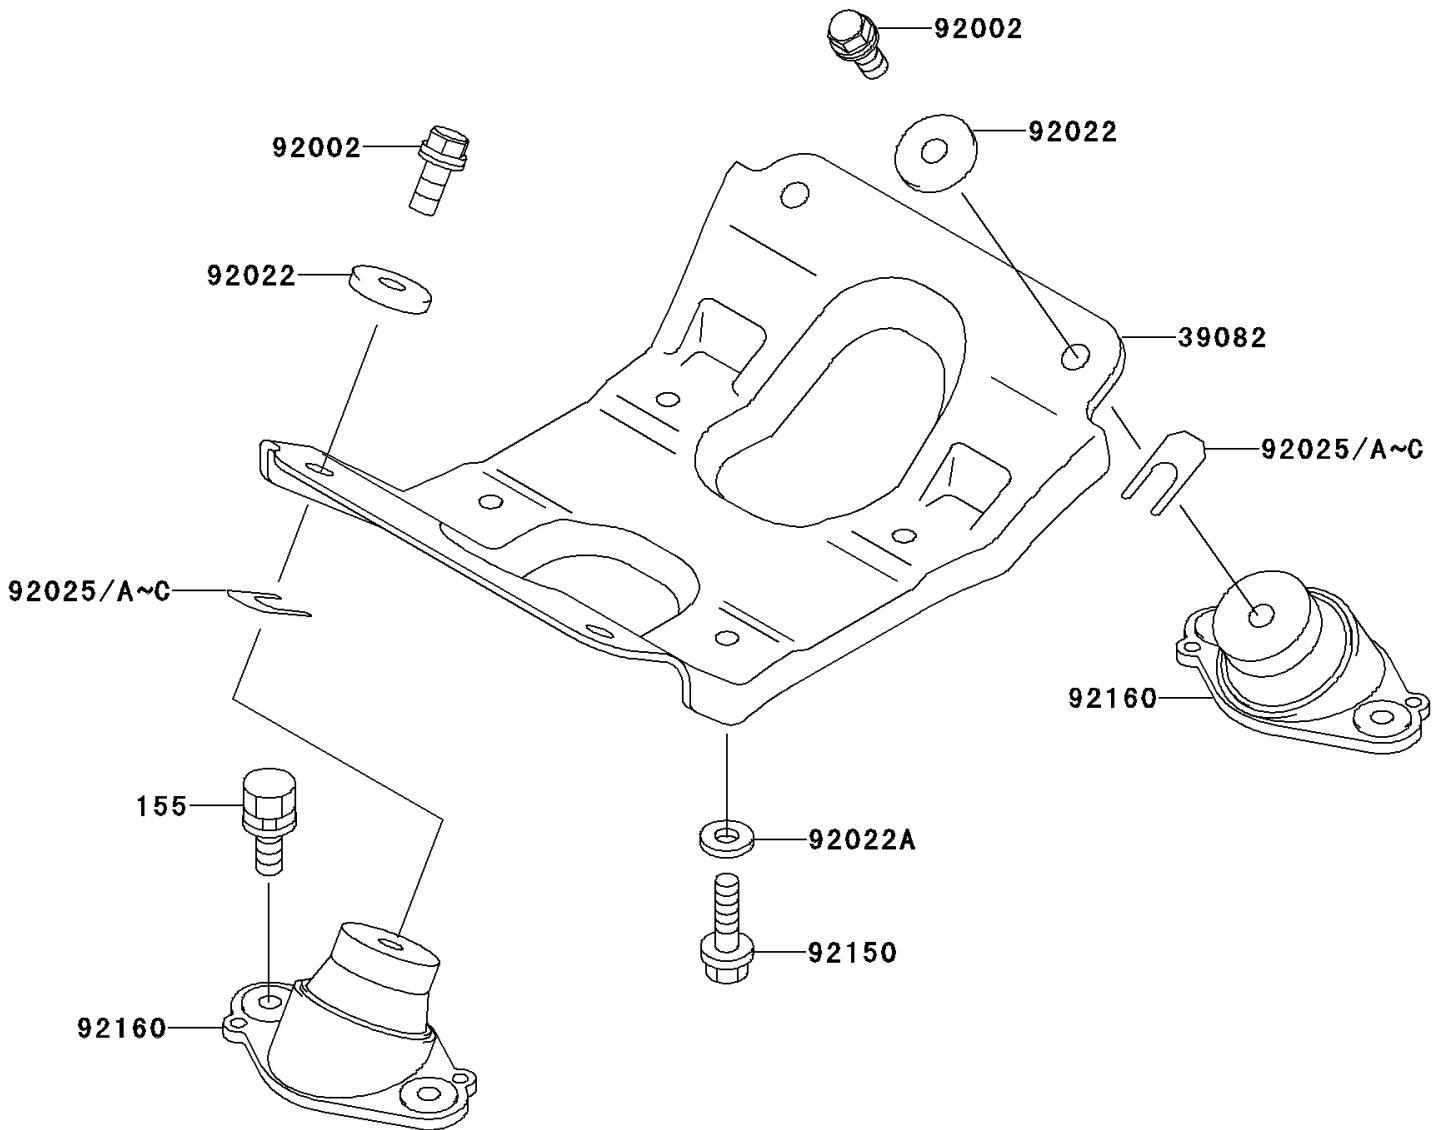

1997 750 SXi (Canada Only) PARTS DIAGRAM

Engine Mount

F3144

1997 750 SXi (Canada Only) PARTS LIST

Engine Mount

ITEM NAME	PART NUMBER	QUANTITY
BOLT-WSP-SMALL,8X20 (Ref # 155)	155R0820	8
MOUNT-ENGINE (Ref # 39082)	39082-3711	1
BOLT,10X25 (Ref # 92002)	92002-3770	4
WASHER,32X10.5X4 (Ref # 92022)	92022-3023	4
WASHER,10.2X20X1.5 (Ref # 92022A)	92022-3742	4
SHIM,T=0.3MM (Ref # 92025)	92025-3705	AR
SHIM,T=0.5MM (Ref # 92025A)	92025-3706	AR
SHIM,T=1.0MM (Ref # 92025B)	92025-3707	AR
SHIM,T=1.5MM (Ref # 92025C)	92025-3708	AR
BOLT,10X25 (Ref # 92150)	92150-3842	4
DAMPER,ENGINE MOUNT (Ref # 92160)	92160-3757	4