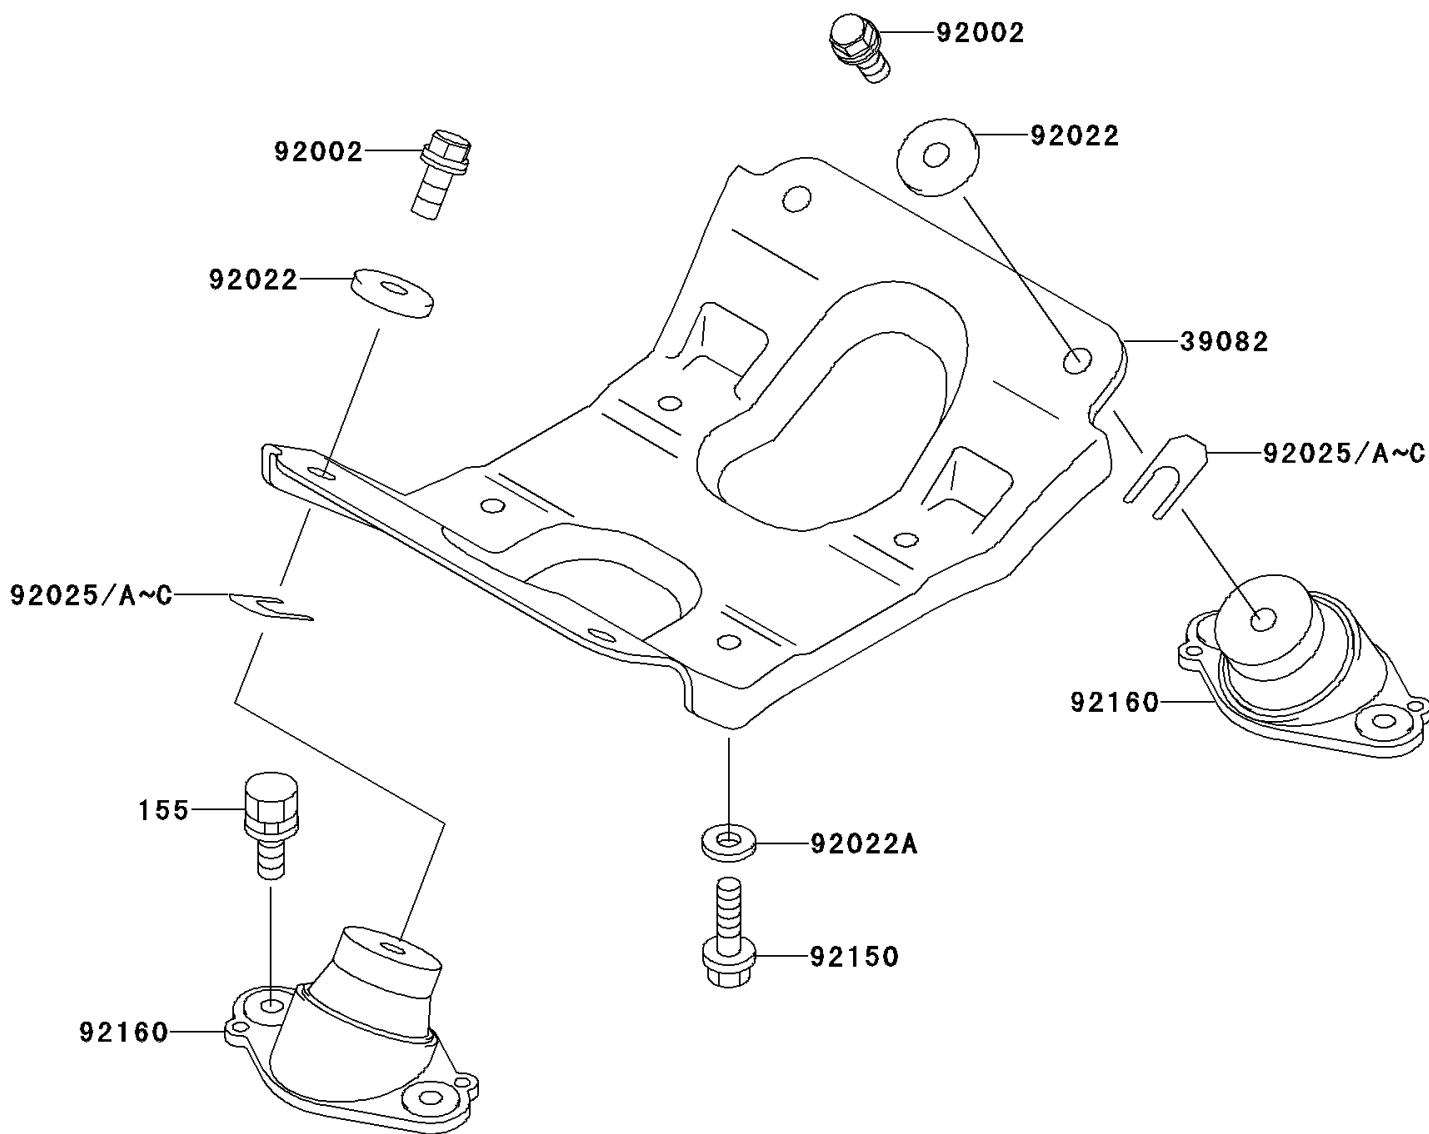

1996 750 SXi PARTS DIAGRAM

Engine Mount

F3144

1996 750 SXi PARTS LIST

Engine Mount

ITEM NAME	PART NUMBER	QUANTITY
BOLT-WSP-SMALL,8X20 (Ref # 155)	155R0820	1
MOUNT-ENGINE (Ref # 39082)	39082-3711	1
BOLT,10X25 (Ref # 92002)	92002-3770	1
WASHER,32X10.5X4 (Ref # 92022)	92022-3023	1
WASHER,10.2X20X1.5 (Ref # 92022A)	92022-3742	1
SHIM,T=0.3MM (Ref # 92025)	92025-3705	1
SHIM,T=0.5MM (Ref # 92025A)	92025-3706	1
SHIM,T=1.0MM (Ref # 92025B)	92025-3707	1
SHIM,T=1.5MM (Ref # 92025C)	92025-3708	1
BOLT,10X25 (Ref # 92150)	92150-3842	1
DAMPER,ENGINE MOUNT (Ref # 92160)	92160-3757	1