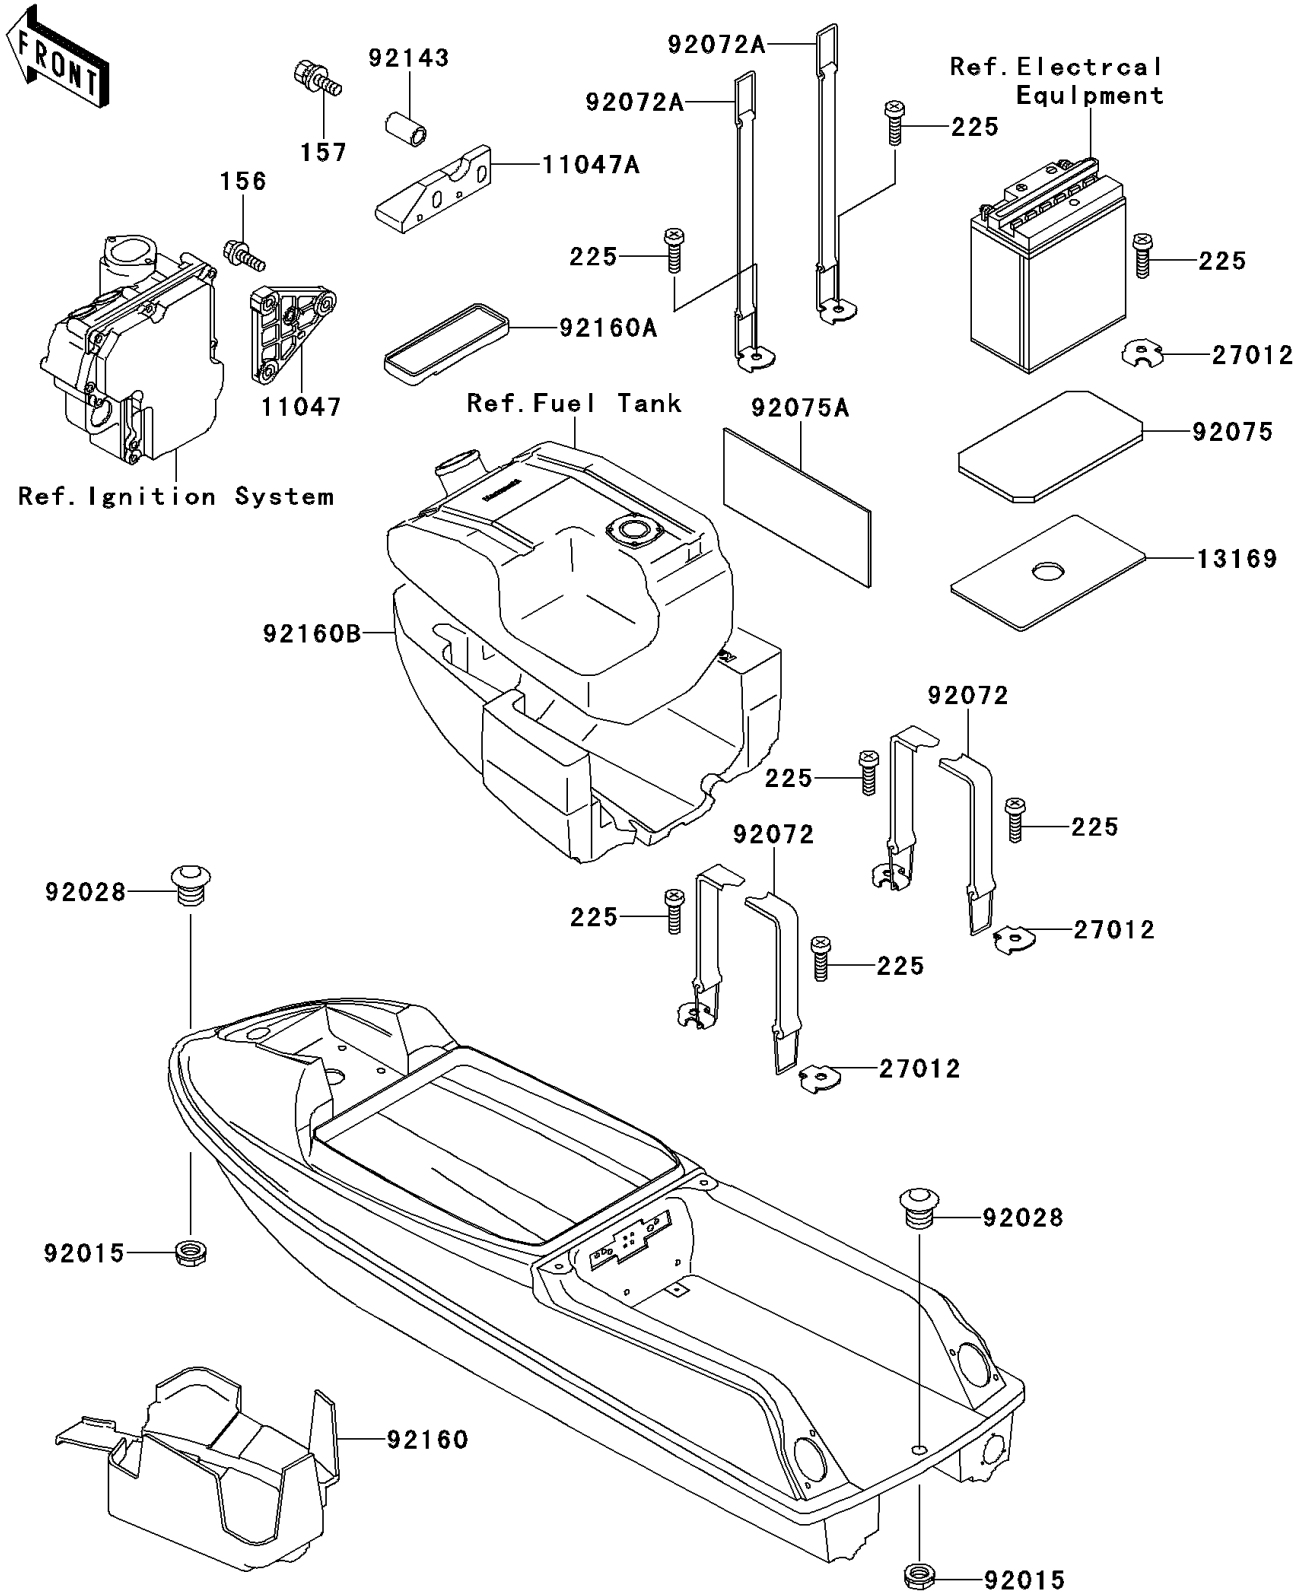

1996 750 SXi PARTS DIAGRAM

Hull Fittings

F3143

1996 750 SXi PARTS LIST

Hull Fittings

ITEM NAME	PART NUMBER	QUANTITY
BOLT-WP,6X25 (Ref # 156)	156R0625	1
BOLT-WSP,6X25 (Ref # 157)	157R0625	1
SCREW-PAN-WSP-CROS,6X12 (Ref # 225)	225R0612	1
BRACKET (Ref # 11047)	11047-3752	1
BRACKET (Ref # 11047A)	11047-3753	1
PLATE,BATTERY (Ref # 13169)	13169-3014	1
HOOK (Ref # 27012)	27012-3758	1
NUT,26MM (Ref # 92015)	92015-3840	1
BUSHING (Ref # 92028)	92028-3734	1
BAND,FUEL TANK (Ref # 92072)	92072-3763	1
BAND,BATTERY (Ref # 92072A)	92072-3789	1
DAMPER,BATTERY (Ref # 92075)	92075-509	1
DAMPER,MUFFLER (Ref # 92075A)	92075-522	1
COLLAR,6X8.5X14.7 (Ref # 92143)	92143-3728	1
DAMPER,WATER MUFFLER (Ref # 92160)	92160-3770	1
DAMPER (Ref # 92160A)	92160-3777	1
DAMPER,FUEL TANK (Ref # 92160B)	92160-3798	1