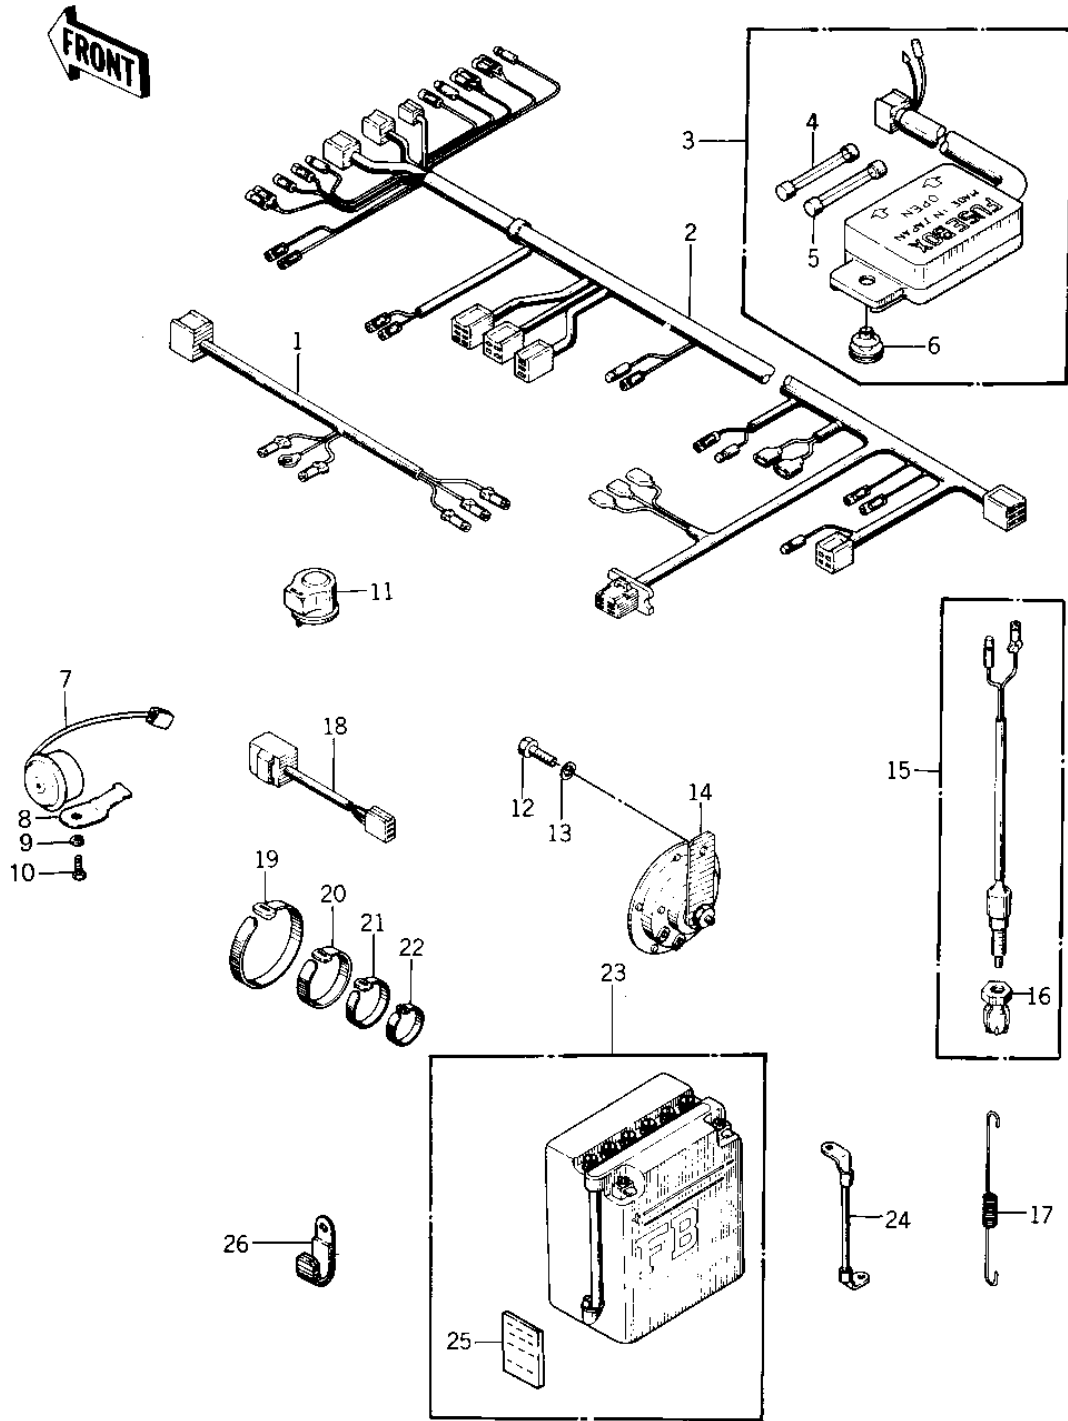

1976 KZ400-D3 PARTS DIAGRAM

CHASSIS ELECTRICAL EQUIPMENT ('76-'77)

1976 KZ400-D3 PARTS LIST

CHASSIS ELECTRICAL EQUIPMENT ('76 -'77)

ITEM NAME	PART NUMBER	QUANTITY
WIRING HARNESS REAR (Ref # 1)	26002-049	1
WIRING HARNESS,MAIN (Ref # 2)	26001-136	1
FUSE ASSY (Ref # 3)	26004-035	1
FUSE-20A (Ref # 4)	26006-005	1
FUSE 10A (Ref # 5)	26006-003	1
DAMPER RUBBER,FUSE (Ref # 6)	92075-279	1
ALARM,TURN SIGNAL (Ref # 7)	27040-001	1
BRACKET,ALARM (Ref # 8)	27023-004	1
WASHER SPRING 6MM (Ref # 9)	461F0600	1
SCREW PAN HEAD 6X10 (Ref # 10)	220B0610	1
RELAY-TURN SIGNAL (Ref # 11)	27002-011	1
BOLT,8X20 (Ref # 12)	115G0820	1
WASHER SPRING 8MM (Ref # 13)	461F0800	1
HORN (Ref # 14)	27003-1006	1
SWITCH,BRAKE LIGHT (Ref # 15)	27010-025	1
NUT,BRAKE LAMP SWITCH (Ref # 16)	27037-001	1
SPRING,BRAKE LIGHT SW (Ref # 17)	27011-015	1
SWITCH,BK LIGHT IND (Ref # 18)	28019-002	1
BAND,LONG (Ref # 19)	92072-032	1
BAND,MIDDLE (Ref # 20)	92072-031	1
BAND,SHORT (Ref # 21)	92072-030	1
BAND,BREATHER WIRE (Ref # 22)	92072-067	1
YUA BAT 12N12A-4A-1 (Ref # 23)	26012-045	2
WIRE,LEAD (Ref # 24)	26010-044	1
UNAVAILABLE IN PRICE BOOK (Ref # 25)	56022-057	1
CLAMP,WIRING HARNESS (Ref # 26)	21126-008	1