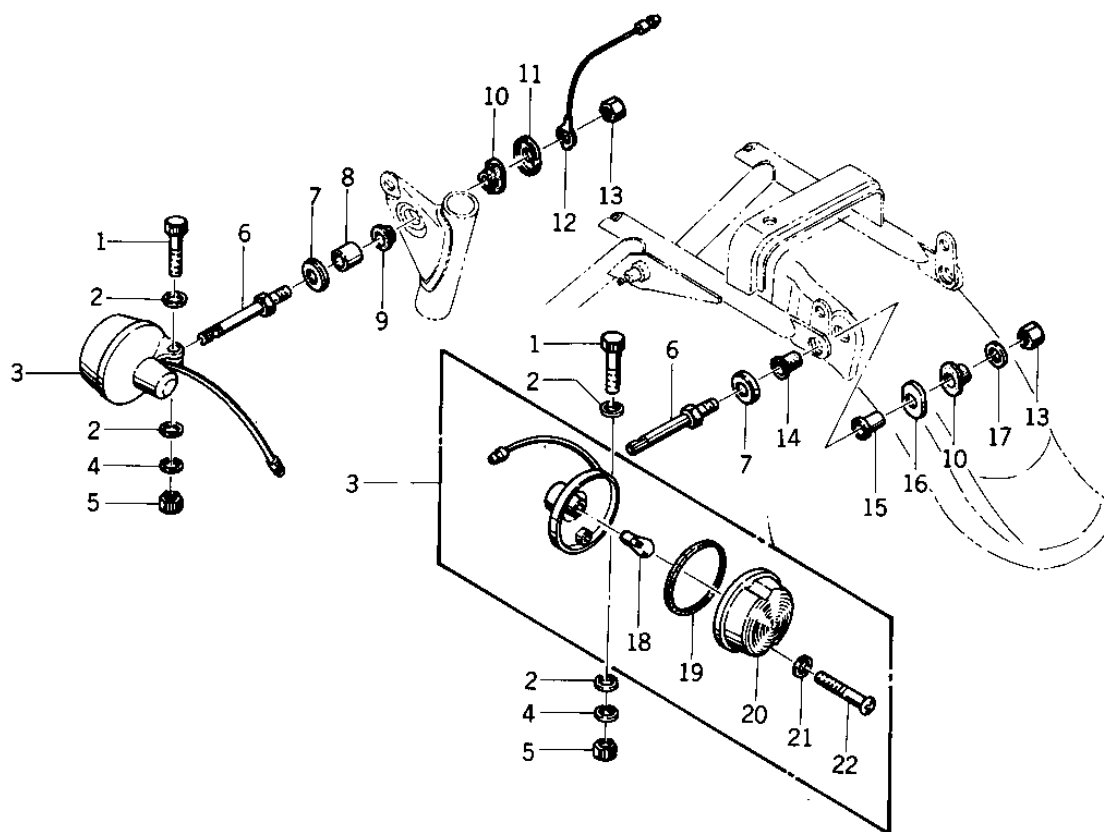

## 1976 KZ400-D3 PARTS DIAGRAM

TURN SIGNALS ('76-'77 KZ400-D3/D4)

F  
—

101

## 1976 KZ400-D3 PARTS LIST

TURN SIGNALS ('76-'77 KZ400-D3/D4)

ITEM NAME	PART NUMBER	QUANTITY
BOLT HEX HEAD 6X36 (Ref # 1)	110N0636	1
WASHER,PLAIN,6MM (Ref # 2)	410D0600	1
LAMP-TURN SIGNAL (Ref # 3)	23040-029	1
WASHER SPRING 6MM (Ref # 4)	461F0600	1
NUT 6MM (Ref # 5)	312B0600	1
BKT TURN SIGNL LIGHT (Ref # 6)	23051-049	1
CAP,SIGNAL LIGHT STAY (Ref # 7)	92102-015	1
COLLAR,FR SIG LIGHT (Ref # 8)	92027-223	1
DAMPER RUBBER,SIG LM (Ref # 9)	92075-158	2
DAMPER RUBBER,SIGNAL (Ref # 10)	92075-238	1
CAP,FR SIG LIGHT STAY (Ref # 11)	92102-014	1
WIRE TURN SIGNAL LEAD (Ref # 12)	26011-081	1
NUT-HEX-FINE,12MM (Ref # 13)	315B1200	1
DAMPER RUBBER,SIGNAL (Ref # 14)	92075-241	1
COLLAR,RR SIG LIGHT (Ref # 15)	92027-225	1
CAP,RR SIG LIGHT STAY (Ref # 16)	92102-013	1
WASHER PLAIN 12MM (Ref # 17)	411B1200	1
BULB 12V 32CP (Ref # 18)	92069-055	1
GASKET,TURN SIG LAMP (Ref # 19)	23050-002	1
LENS-SIGNAL LAMP (Ref # 20)	23048-1024	2
WASHER-PLAIN,4MM (Ref # 21)	23058-002	1
SCREW-PAN HEAD,4X35 (Ref # 22)	220E0435A	1