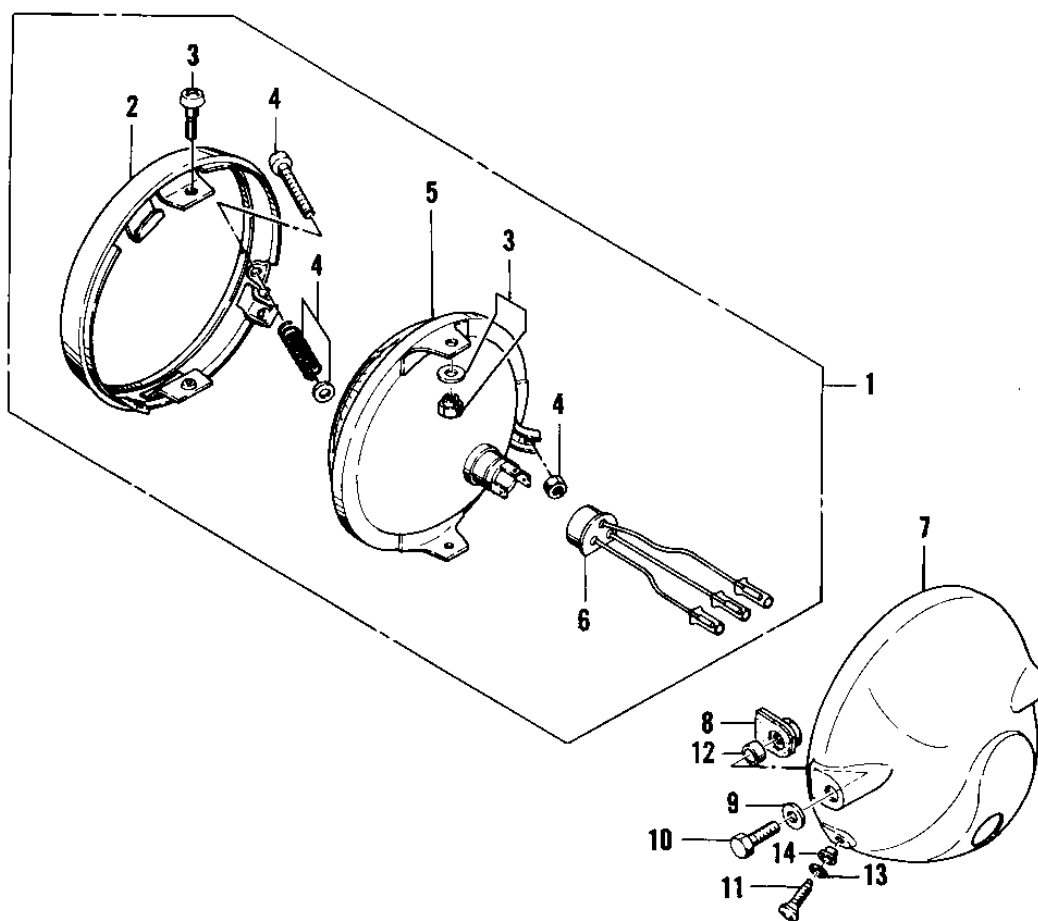

1976 KZ400-D3 PARTS DIAGRAM

HEADLIGHT ('76-'77 KZ400-D3/D4)

F

101

1976 KZ400-D3 PARTS LIST

HEADLIGHT ('76-'77 KZ400-D3/D4)

ITEM NAME	PART NUMBER	QUANTITY
LIGHT UNIT HEAD (Ref # 1)	23003-022	1
RIM HEAD LIGHT (Ref # 2)	23006-044	1
SCREW ASY LENS UNIT (Ref # 3)	23013-009	1
SCREW ASY FOCUS ADJST (Ref # 4)	23013-008	1
LENS UNIT HEAD LIGHT (Ref # 5)	23007-059	1
SOCKET ASSY,HEAD LAMP (Ref # 6)	23008-037	1
BODY,HEAD LIGHT,BLUE (Ref # 7)	23005-047-3P	1
BODY,HEAD LIGHT,COPP (Ref # 7)	23005-047-3Q	1
BODY,HEAD LIGHT,BLACK (Ref # 7)	23005-047-21	1
NUT 10MM (Ref # 8)	23020-021	1
WASHER PLAIN 10MM (Ref # 9)	411B1000	1
BOLT,HEX HEAD,10X25 (Ref # 10)	92007-045	1
SCREW-PAN HEAD,5MM (Ref # 11)	92011-024	1
COLLAR,HEAD LIGHT (Ref # 12)	92027-231	1
WASHER SPRING 5MM (Ref # 13)	461F0500	1
WASHER (Ref # 14)	23021-010	1