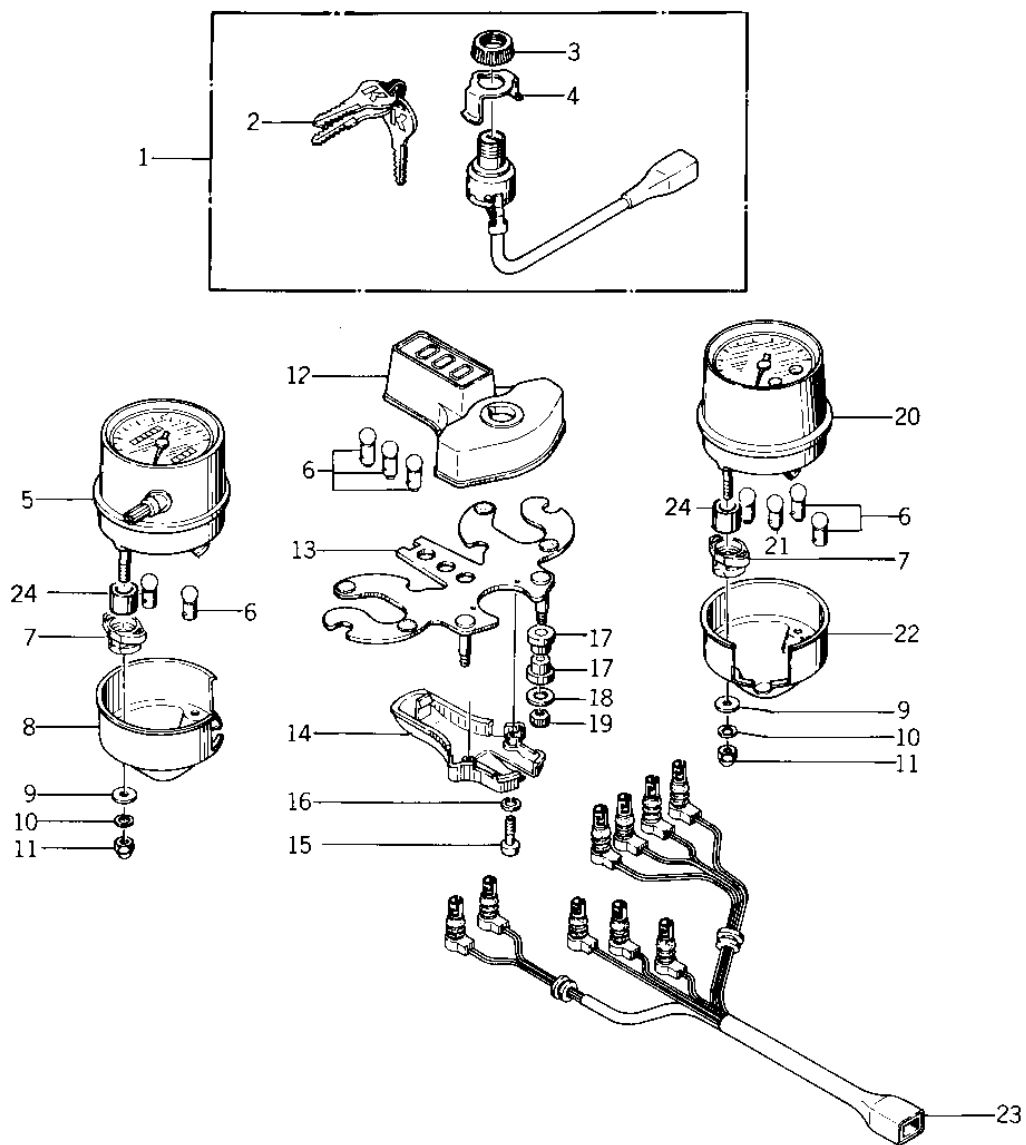

1976 KZ400-D3 PARTS DIAGRAM

METERS/IGNITION SWITCH ('76-'77 K)