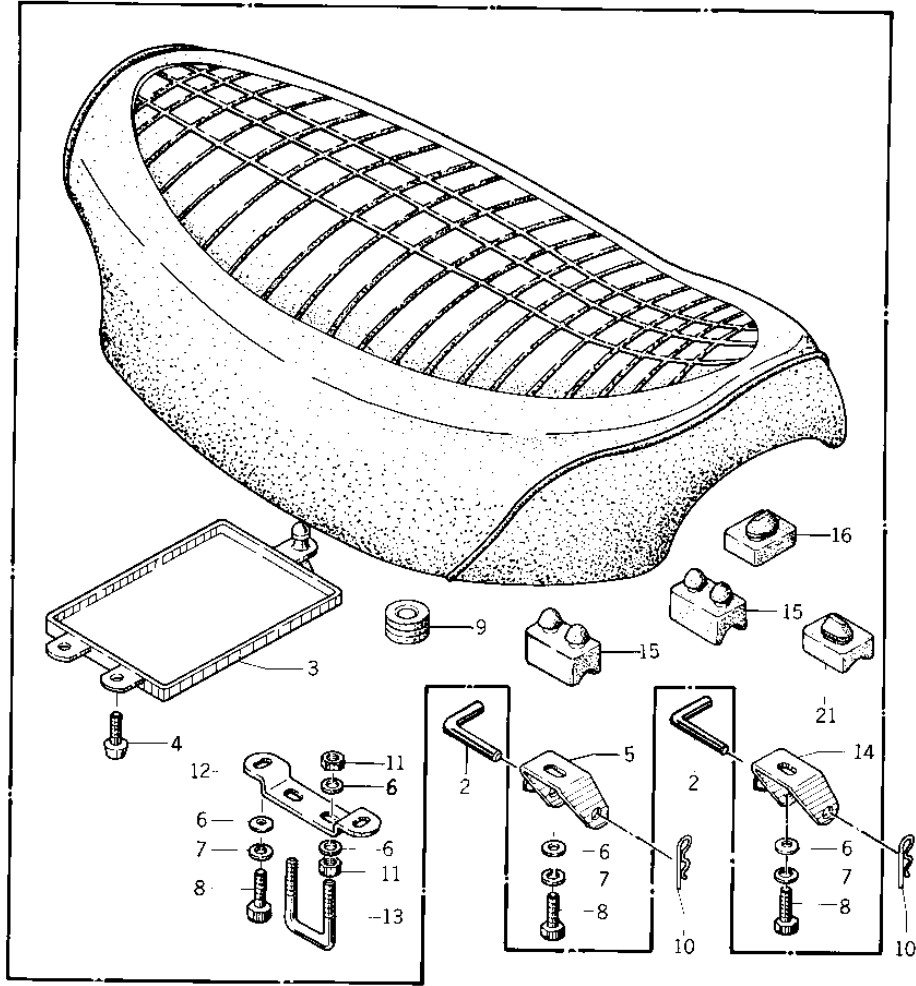

1976 KZ400-D3 PARTS DIAGRAM

SEAT ('76 -'77 KZ400 - D3/D4)

10

1976 KZ400-D3 PARTS LIST

SEAT ('76 -'77 KZ400 - D3/D4)

ITEM NAME	PART NUMBER	QUANTITY
SEAT ASSY,DUAL (Ref # 1)	53001-121	1
PIN,SEAT PIVOT (Ref # 2)	92043-1064	2
PIN,SEAT PIVOT (Ref # 2)	92043-1064	AL
CASE (Ref # 3)	32099-011	1
SCREW PAN HEAD 5X10 (Ref # 4)	220B0510	2
HINGE,FRONT (Ref # 5)	53009-035	1
WASHER PLAIN 6MM (Ref # 6)	411B0600	8
WASHER SPRING 6MM (Ref # 7)	461F0600	4
BOLT-UPSET 6X14 (Ref # 8)	112B0614	4
GROMMET (Ref # 9)	92071-056	1
COTTER PIN (Ref # 10)	92041-003	2
NUT 6MM (Ref # 11)	311B0600	4
BRACKET, SEAT CATCH (Ref # 12)	53058-001	1
CATCH, SEAT (Ref # 13)	53056-002	1
HINGE,REAR (Ref # 14)	53009-036	1
DAMPER RUBBER,SEAT (Ref # 15)	92075-139	2
DAMPER RUBBER (Ref # 16)	92075-099	1
BOLT-UPSET,6X12 (Ref # 17)	112G0612	1
WASHER SPRING 6MM (Ref # 18)	461F0600	1
LOCK ASSY,SEAT (Ref # 19)	27030-002	1
DAMPER RUBBER-SEAT (Ref # 21)	92075-156	2