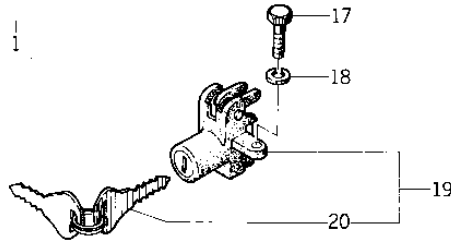

1976 KZ400-D3 PARTS DIAGRAM

SEAT ('76 -'77 KZ400 - D3/D4)

10

1976 KZ400-D3 PARTS LIST

SEAT ('76 -'77 KZ400 - D3/D4)

ITEM NAME	PART NUMBER	QUANTITY
SEAT ASSY,DUAL (Ref # 1)	53001-121	1
PIN,SEAT PIVOT (Ref # 2)	92043-1064	2
PIN,SEAT PIVOT (Ref # 2)	92043-1064	AL
CASE (Ref # 3)	32099-011	1
SCREW PAN HEAD 5X10 (Ref # 4)	220B0510	2
HINGE,FRONT (Ref # 5)	53009-035	1
WASHER PLAIN 6MM (Ref # 6)	411B0600	8
WASHER SPRING 6MM (Ref # 7)	461F0600	4
BOLT-UPSET 6X14 (Ref # 8)	112B0614	4
GROMMET (Ref # 9)	92071-056	1
COTTER PIN (Ref # 10)	92041-003	2
NUT 6MM (Ref # 11)	311B0600	4
BRACKET, SEAT CATCH (Ref # 12)	53058-001	1
CATCH, SEAT (Ref # 13)	53056-002	1
HINGE,REAR (Ref # 14)	53009-036	1
DAMPER RUBBER,SEAT (Ref # 15)	92075-139	2
DAMPER RUBBER (Ref # 16)	92075-099	1
BOLT-UPSET,6X12 (Ref # 17)	112G0612	1
WASHER SPRING 6MM (Ref # 18)	461F0600	1
LOCK ASSY,SEAT (Ref # 19)	27030-002	1
DAMPER RUBBER-SEAT (Ref # 21)	92075-156	2