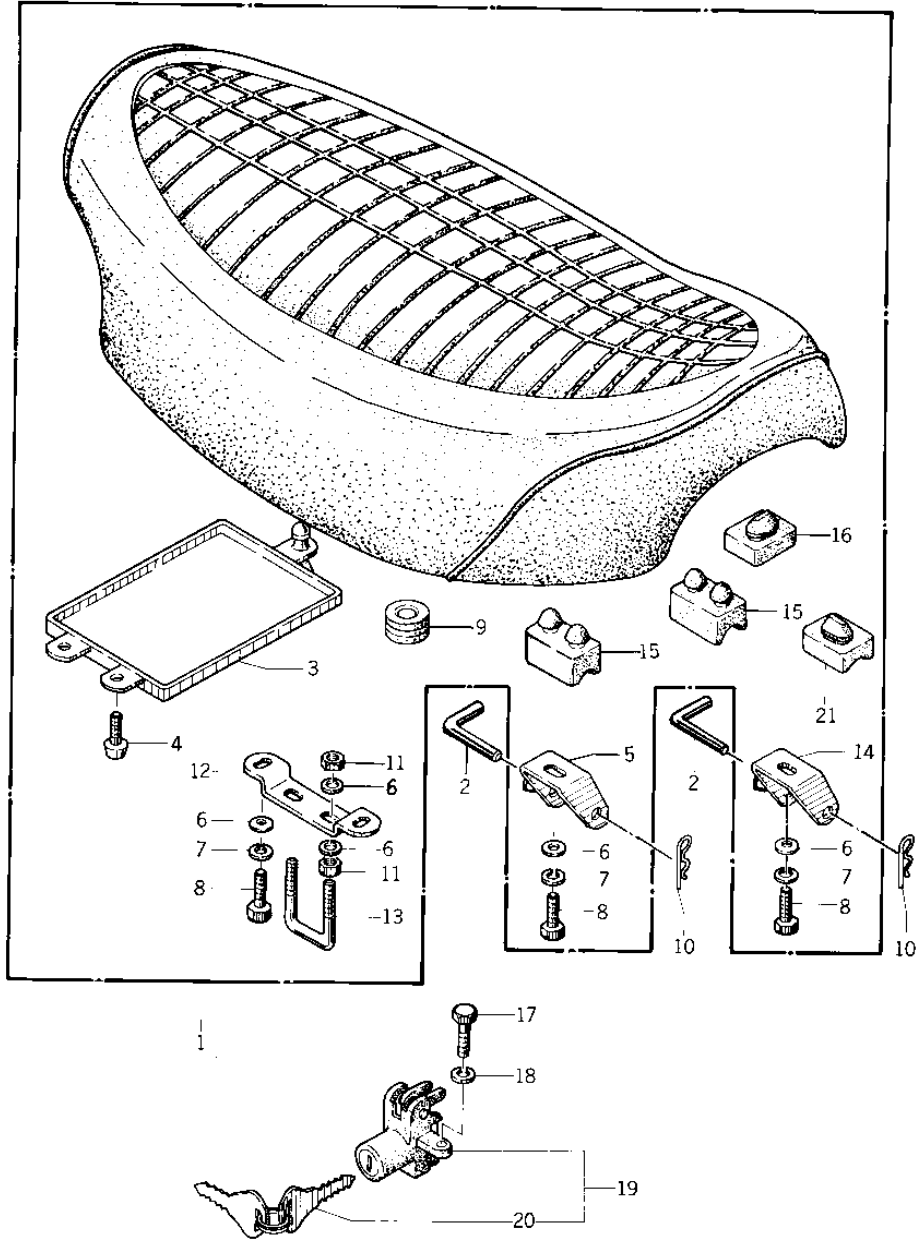

# 1976 KZ400-D3 PARTS DIAGRAM

SEAT ('76 -'77 KZ400 - D3/D4)

# 1976 KZ400-D3 PARTS LIST

SEAT ('76 -'77 KZ400 - D3/D4)

ITEM NAME	PART NUMBER	QUANTITY
SEAT ASSY,DUAL (Ref # 1)	53001-121	1
PIN,SEAT PIVOT (Ref # 2)	92043-1064	2
PIN,SEAT PIVOT (Ref # 2)	92043-1064	AL
CASE (Ref # 3)	32099-011	1
SCREW PAN HEAD 5X10 (Ref # 4)	220B0510	2
HINGE,FRONT (Ref # 5)	53009-035	1
WASHER PLAIN 6MM (Ref # 6)	411B0600	8
WASHER SPRING 6MM (Ref # 7)	461F0600	4
BOLT-UPSET 6X14 (Ref # 8)	112B0614	4
GROMMET (Ref # 9)	92071-056	1
COTTER PIN (Ref # 10)	92041-003	2
NUT 6MM (Ref # 11)	311B0600	4
BRACKET, SEAT CATCH (Ref # 12)	53058-001	1
CATCH, SEAT (Ref # 13)	53056-002	1
HINGE,REAR (Ref # 14)	53009-036	1
DAMPER RUBBER,SEAT (Ref # 15)	92075-139	2
DAMPER RUBBER (Ref # 16)	92075-099	1
BOLT-UPSET,6X12 (Ref # 17)	112G0612	1
WASHER SPRING 6MM (Ref # 18)	461F0600	1
LOCK ASSY,SEAT (Ref # 19)	27030-002	1
DAMPER RUBBER-SEAT (Ref # 21)	92075-156	2