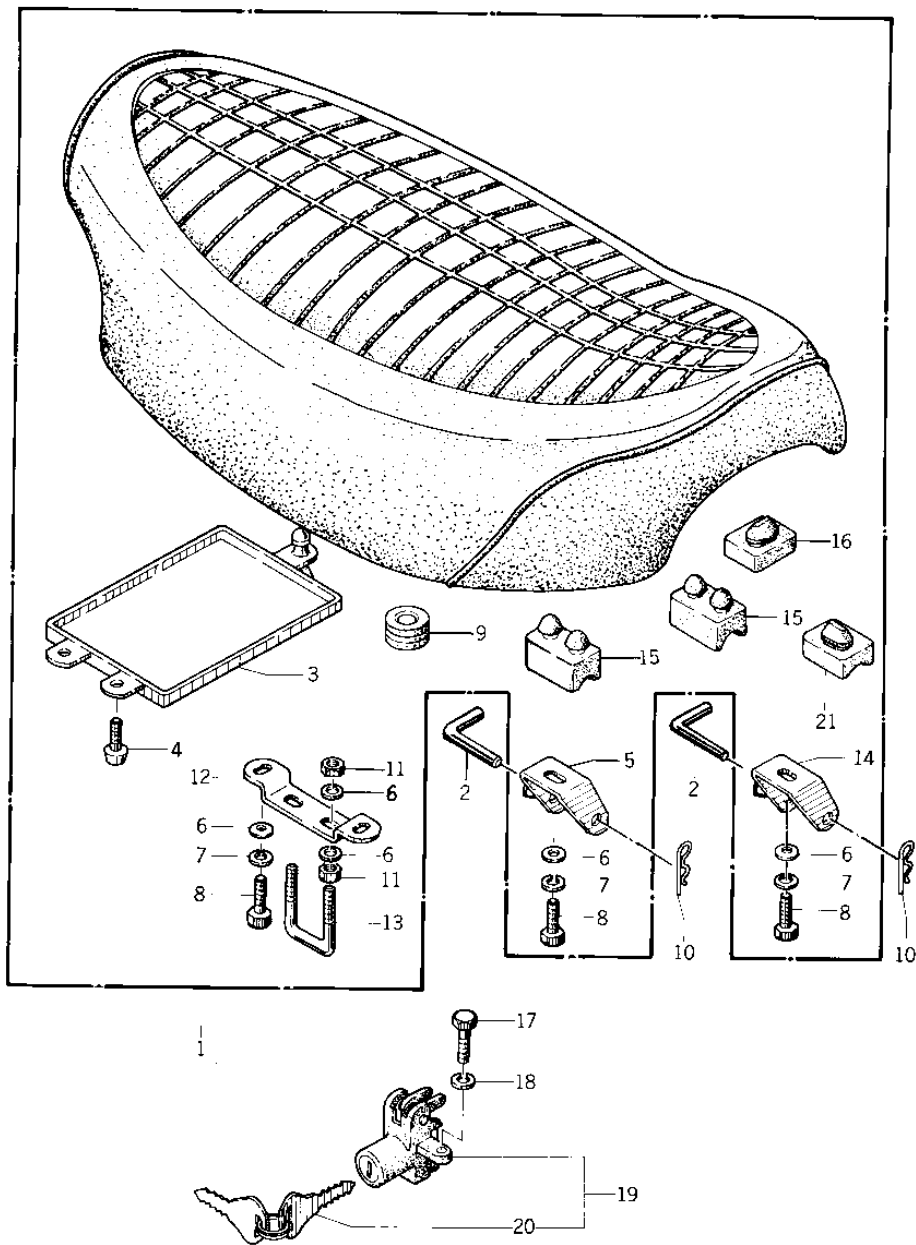

1976 KZ400-D3 PARTS DIAGRAM

SEAT ('76-'77 KZ400-D3/D4)

1976 KZ400-D3 PARTS LIST

SEAT ('76-'77 KZ400-D3/D4)

ITEM NAME	PART NUMBER	QUANTITY
SEAT ASSY,DUAL (Ref # 1)	53001-121	1
PIN,SEAT PIVOT (Ref # 2)	92043-1064	2
CASE (Ref # 3)	32099-011	1
SCREW PAN HEAD 5X10 (Ref # 4)	220B0510	1
HINGE,FRONT (Ref # 5)	53009-035	1
WASHER PLAIN 6MM (Ref # 6)	411B0600	1
WASHER SPRING 6MM (Ref # 7)	461F0600	2
BOLT-UPSET 6X14 (Ref # 8)	112B0614	1
GROMMET (Ref # 9)	92071-056	1
COTTER PIN (Ref # 10)	92041-003	1
NUT 6MM (Ref # 11)	311B0600	1
BRACKET, SEAT CATCH (Ref # 12)	53058-001	1
CATCH, SEAT (Ref # 13)	53056-002	1
HINGE,REAR (Ref # 14)	53009-036	1
DAMPER RUBBER,SEAT (Ref # 15)	92075-139	1
DAMPER RUBBER (Ref # 16)	92075-099	1
BOLT-UPSET,6X12 (Ref # 17)	112G0612	1
LOCK ASSY,SEAT (Ref # 19)	27030-002	1
DAMPER RUBBER-SEAT (Ref # 21)	92075-156	1