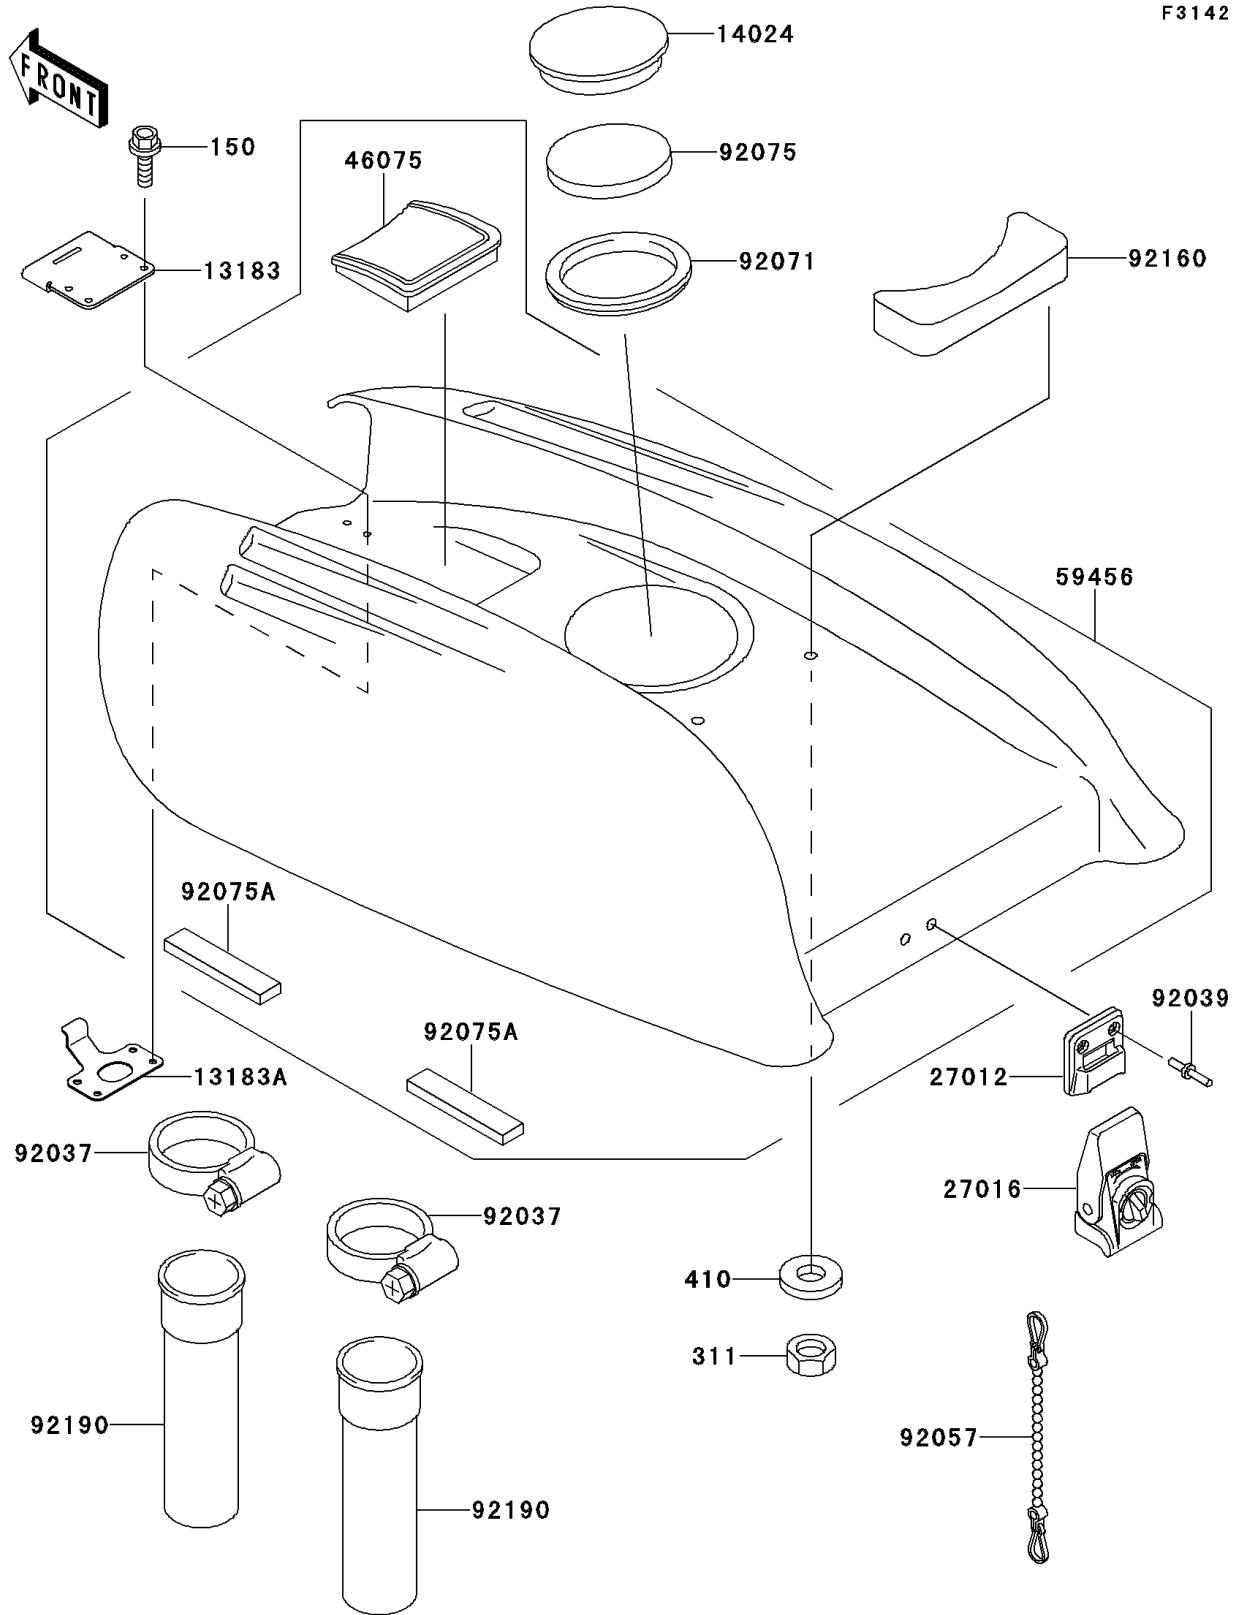

# 1997 750 SXi (Canada Only) PARTS DIAGRAM

Engine Hood

F3142

# 1997 750 SXi (Canada Only) PARTS LIST

## Engine Hood

ITEM NAME	PART NUMBER	QUANTITY
BOLT-WS,5X25 (Ref # 150)	150R0525	4
NUT-HEX,5MM (Ref # 311)	311R0500	2
W-PLAIN-S,5MM (Ref # 410)	410S0500	2
PLATE,ENGINE HOOD (Ref # 13183)	13183-3788	1
PLATE,ENGINE HOOD (Ref # 13183A)	13183-3789	1
COVER (Ref # 14024)	14024-3748	1
HOOK,ENGINE HOOD LOCK (Ref # 27012)	27012-3762	1
LOCK-ASSY,ENGINE HOOD (Ref # 27016)	27016-3723	1
GRIP,ENGINE HOOD,J.WHITE (Ref # 46075)	46075-3722-8C	1
HOOD-COMP-ENGINE,J.WHITE (Ref # 59456)	59456-3728-8C	1
CLAMP (Ref # 92037)	92037-3738	2
RIVET (Ref # 92039)	92039-3750	2
CHAIN,COVER,L=100 (Ref # 92057)	92057-3704	1
GROMMET (Ref # 92071)	92071-3742	1
DAMPER (Ref # 92075)	92075-3737	1
DAMPER (Ref # 92075A)	92075-3757	4
DAMPER (Ref # 92160)	92160-3772	1
TUBE (Ref # 92190)	92190-3824	2