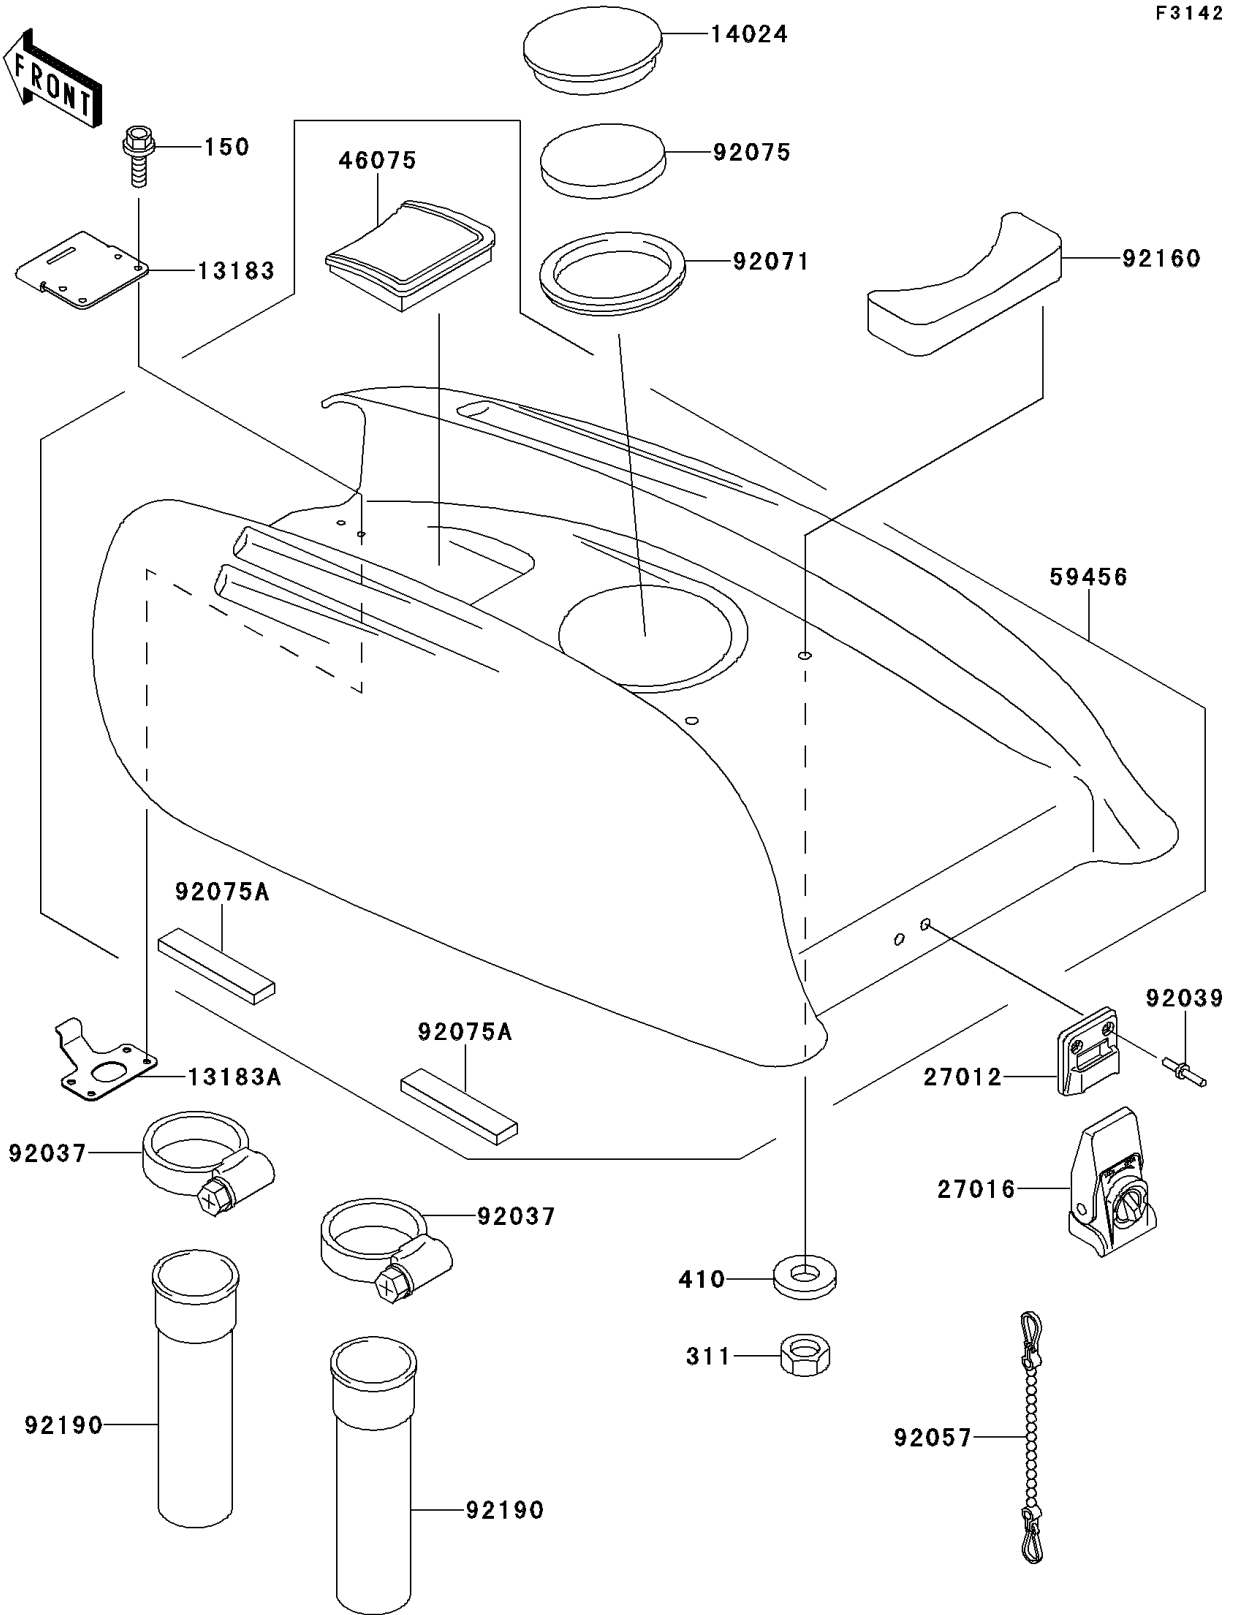

1997 750 SXi (Canada Only) PARTS DIAGRAM

Engine Hood

F3142

1997 750 SXi (Canada Only) PARTS LIST

Engine Hood

| ITEM NAME | PART NUMBER | QUANTITY |
|--|---------------|----------|
| BOLT-WS,5X25 (Ref # 150) | 150R0525 | 4 |
| NUT-HEX,5MM (Ref # 311) | 311R0500 | 2 |
| W-PLAIN-S,5MM (Ref # 410) | 410S0500 | 2 |
| PLATE,ENGINE HOOD (Ref # 13183) | 13183-3788 | 1 |
| PLATE,ENGINE HOOD (Ref # 13183A) | 13183-3789 | 1 |
| COVER (Ref # 14024) | 14024-3748 | 1 |
| HOOK,ENGINE HOOD LOCK (Ref # 27012) | 27012-3762 | 1 |
| LOCK-ASSY,ENGINE HOOD (Ref # 27016) | 27016-3723 | 1 |
| GRIP,ENGINE HOOD,J.WHITE (Ref # 46075) | 46075-3722-8C | 1 |
| HOOD-COMP-ENGINE,J.WHITE (Ref # 59456) | 59456-3728-8C | 1 |
| CLAMP (Ref # 92037) | 92037-3738 | 2 |
| RIVET (Ref # 92039) | 92039-3750 | 2 |
| CHAIN,COVER,L=100 (Ref # 92057) | 92057-3704 | 1 |
| GROMMET (Ref # 92071) | 92071-3742 | 1 |
| DAMPER (Ref # 92075) | 92075-3737 | 1 |
| DAMPER (Ref # 92075A) | 92075-3757 | 4 |
| DAMPER (Ref # 92160) | 92160-3772 | 1 |
| TUBE (Ref # 92190) | 92190-3824 | 2 |