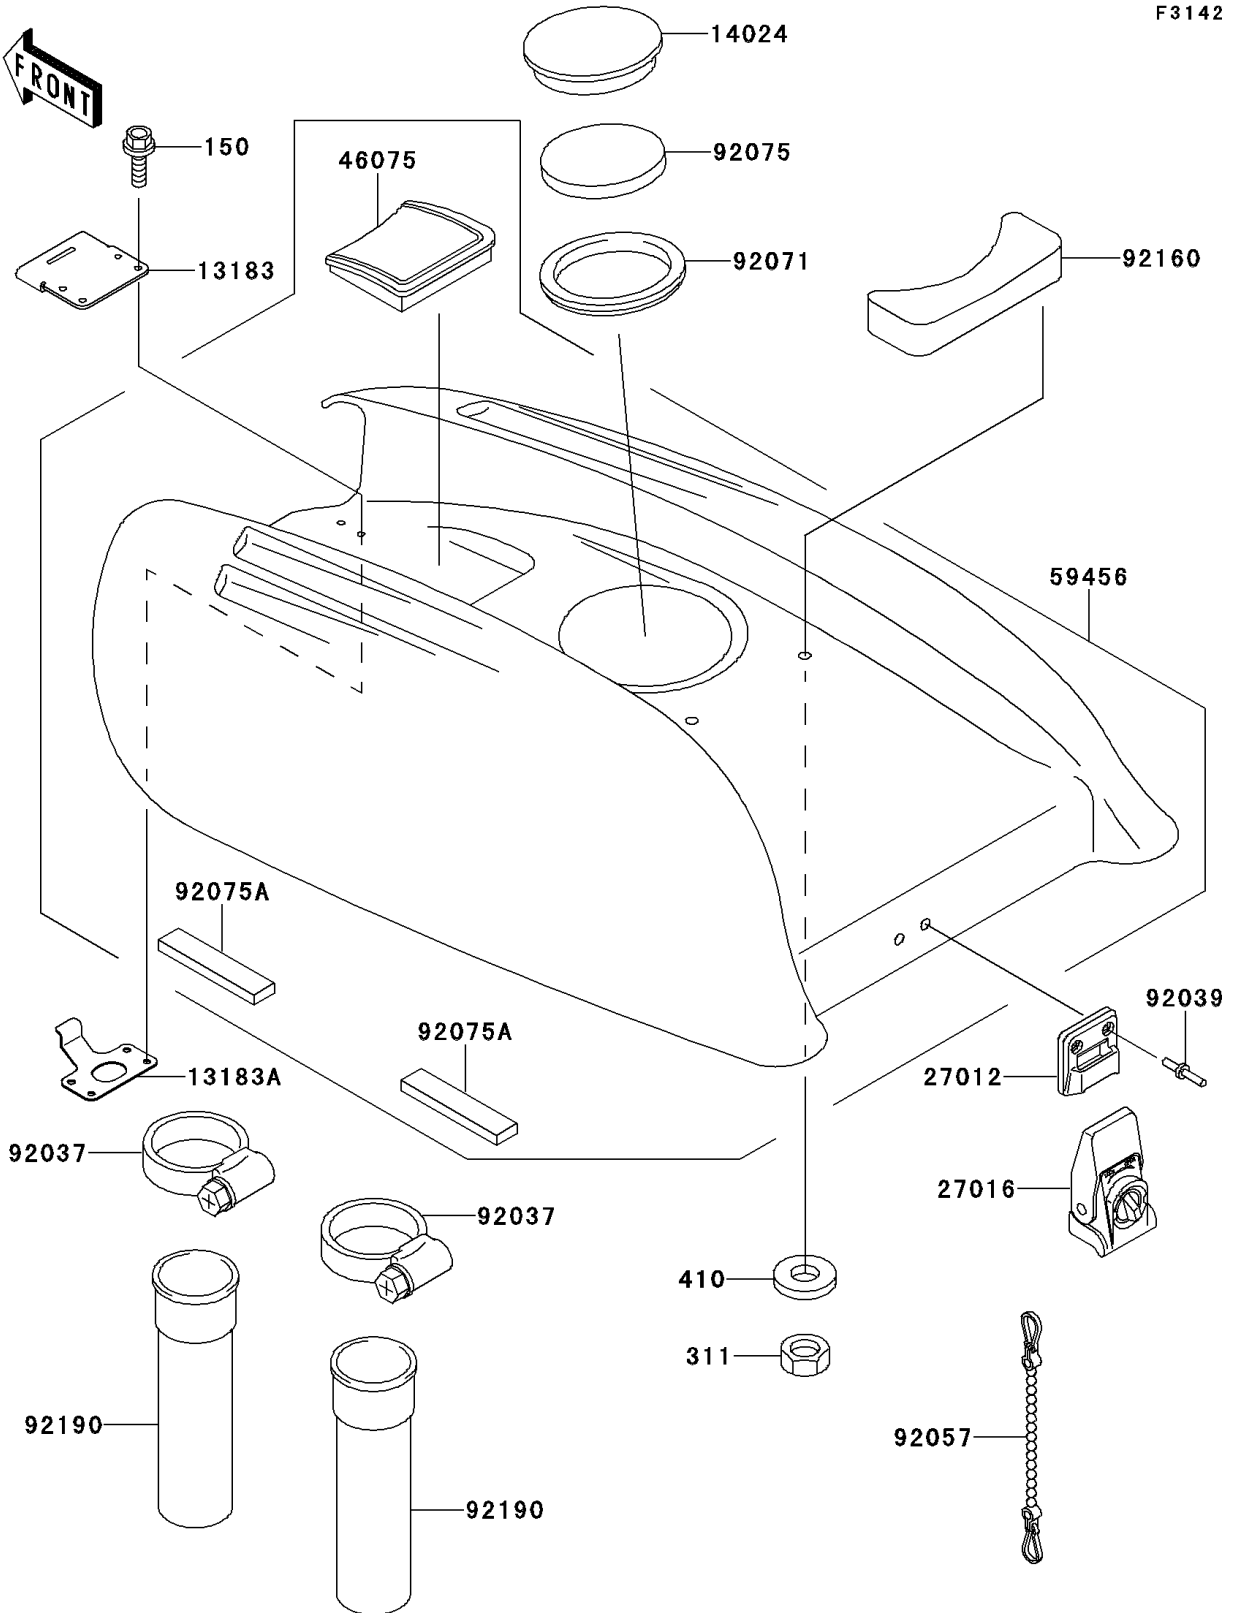

1996 750 SXi PARTS DIAGRAM

Engine Hood

F3142

1996 750 SXi PARTS LIST

Engine Hood

ITEM NAME	PART NUMBER	QUANTITY
BOLT-WS,5X25 (Ref # 150)	150R0525	1
NUT-HEX,5MM (Ref # 311)	311R0500	1
W-PLAIN-S,5MM (Ref # 410)	410S0500	1
PLATE,ENGINE HOOD (Ref # 13183)	13183-3788	1
PLATE,ENGINE HOOD (Ref # 13183A)	13183-3789	1
COVER (Ref # 14024)	14024-3748	1
HOOK,ENGINE HOOD LOCK (Ref # 27012)	27012-3762	1
LOCK-ASSY,ENGINE HOOD (Ref # 27016)	27016-3723	1
GRIP,ENGINE HOOD,J.WHITE (Ref # 46075)	46075-3722-8C	1
HOOD-COMP-ENGINE,J.WHITE (Ref # 59456)	59456-3728-8C	1
CLAMP (Ref # 92037)	92037-3738	1
RIVET (Ref # 92039)	92039-3750	1
CHAIN,COVER,L=100 (Ref # 92057)	92057-3704	1
GROMMET (Ref # 92071)	92071-3742	1
DAMPER (Ref # 92075)	92075-3737	1
DAMPER (Ref # 92075A)	92075-3757	1
DAMPER (Ref # 92160)	92160-3772	1
TUBE (Ref # 92190)	92190-3824	1