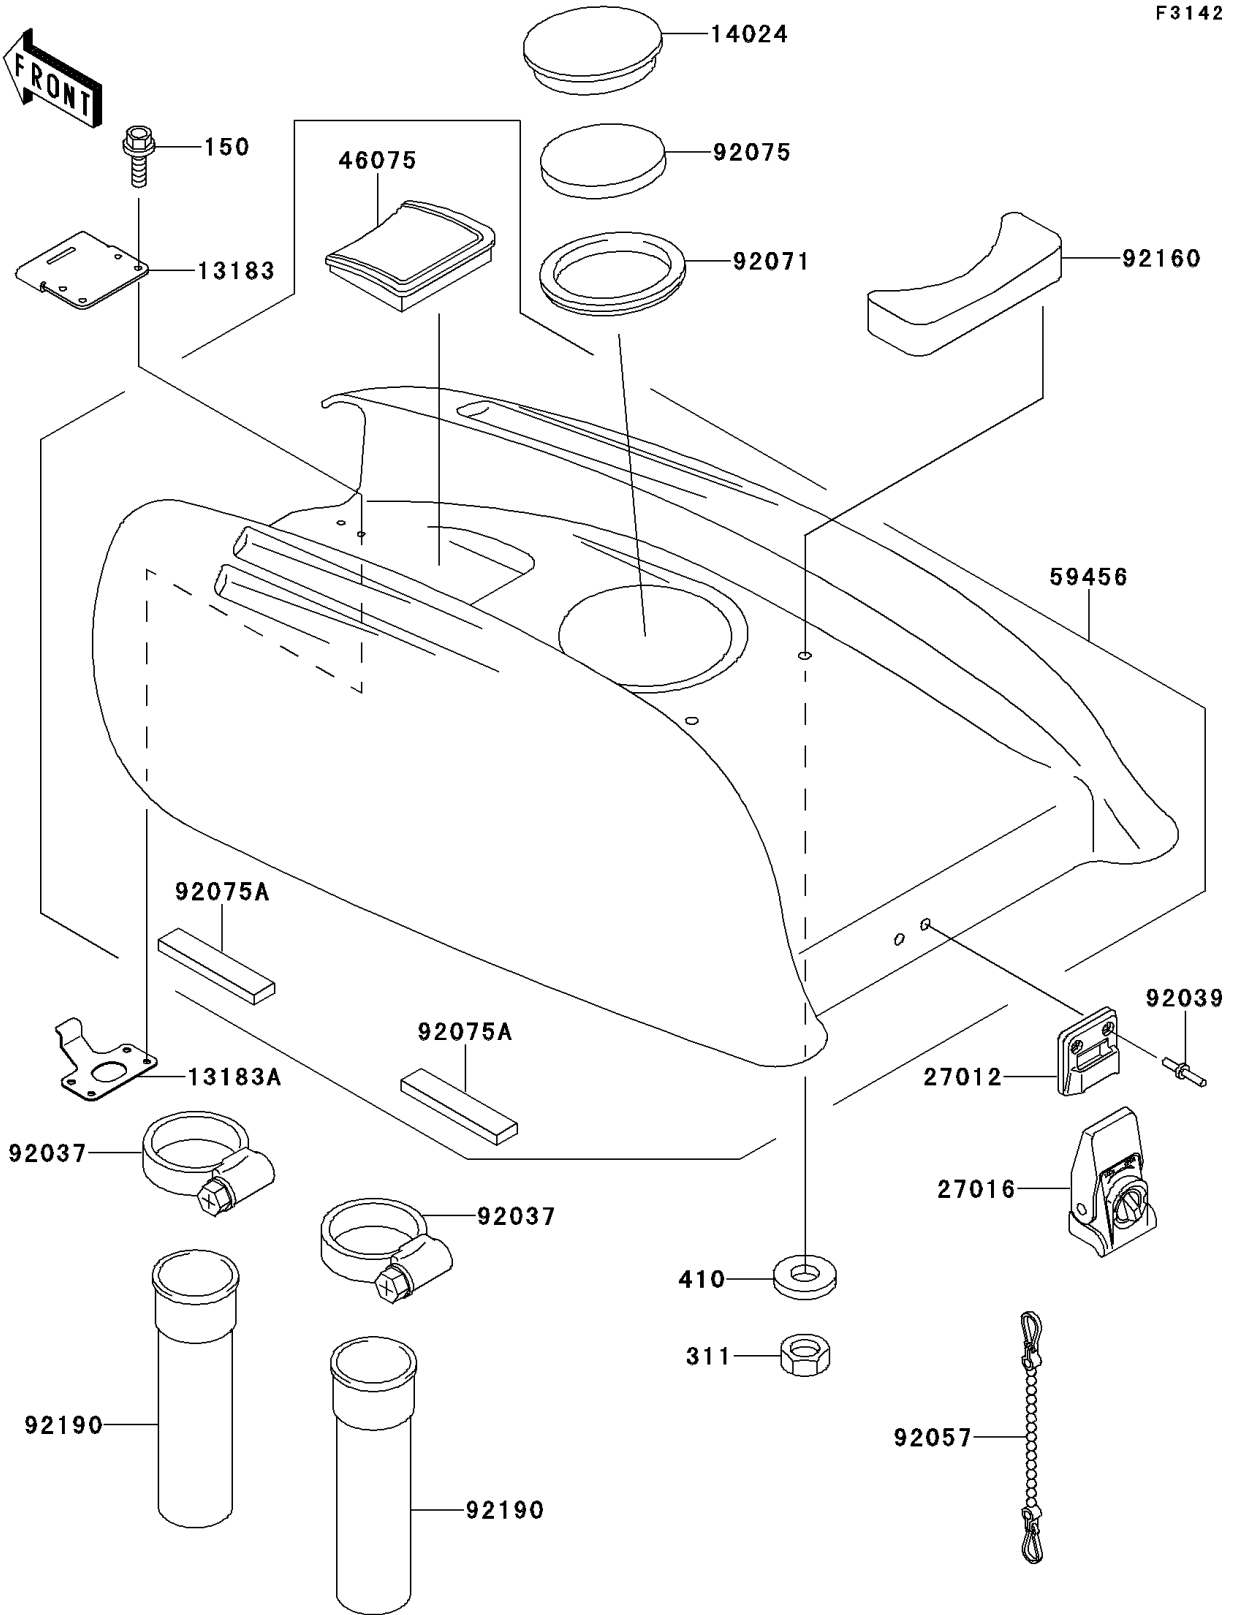

# 1996 750 SXi PARTS DIAGRAM

Engine Hood

F3142

# 1996 750 SXi PARTS LIST

## Engine Hood

ITEM NAME	PART NUMBER	QUANTITY
BOLT-WS,5X25 (Ref # 150)	150R0525	4
NUT-HEX,5MM (Ref # 311)	311R0500	2
W-PLAIN-S,5MM (Ref # 410)	410S0500	2
PLATE,ENGINE HOOD (Ref # 13183)	13183-3788	1
PLATE,ENGINE HOOD (Ref # 13183A)	13183-3789	1
COVER (Ref # 14024)	14024-3748	1
HOOK,ENGINE HOOD LOCK (Ref # 27012)	27012-3762	1
LOCK-ASSY,ENGINE HOOD (Ref # 27016)	27016-3723	1
GRIP,ENGINE HOOD,J.WHITE (Ref # 46075)	46075-3722-8C	1
HOOD-COMP-ENGINE,J.WHITE (Ref # 59456)	59456-3728-8C	1
CLAMP (Ref # 92037)	92037-3738	2
RIVET (Ref # 92039)	92039-3750	2
CHAIN,COVER,L=100 (Ref # 92057)	92057-3704	1
GROMMET (Ref # 92071)	92071-3742	1
DAMPER (Ref # 92075)	92075-3737	1
DAMPER (Ref # 92075A)	92075-3757	4
DAMPER (Ref # 92160)	92160-3772	1
TUBE (Ref # 92190)	92190-3824	2