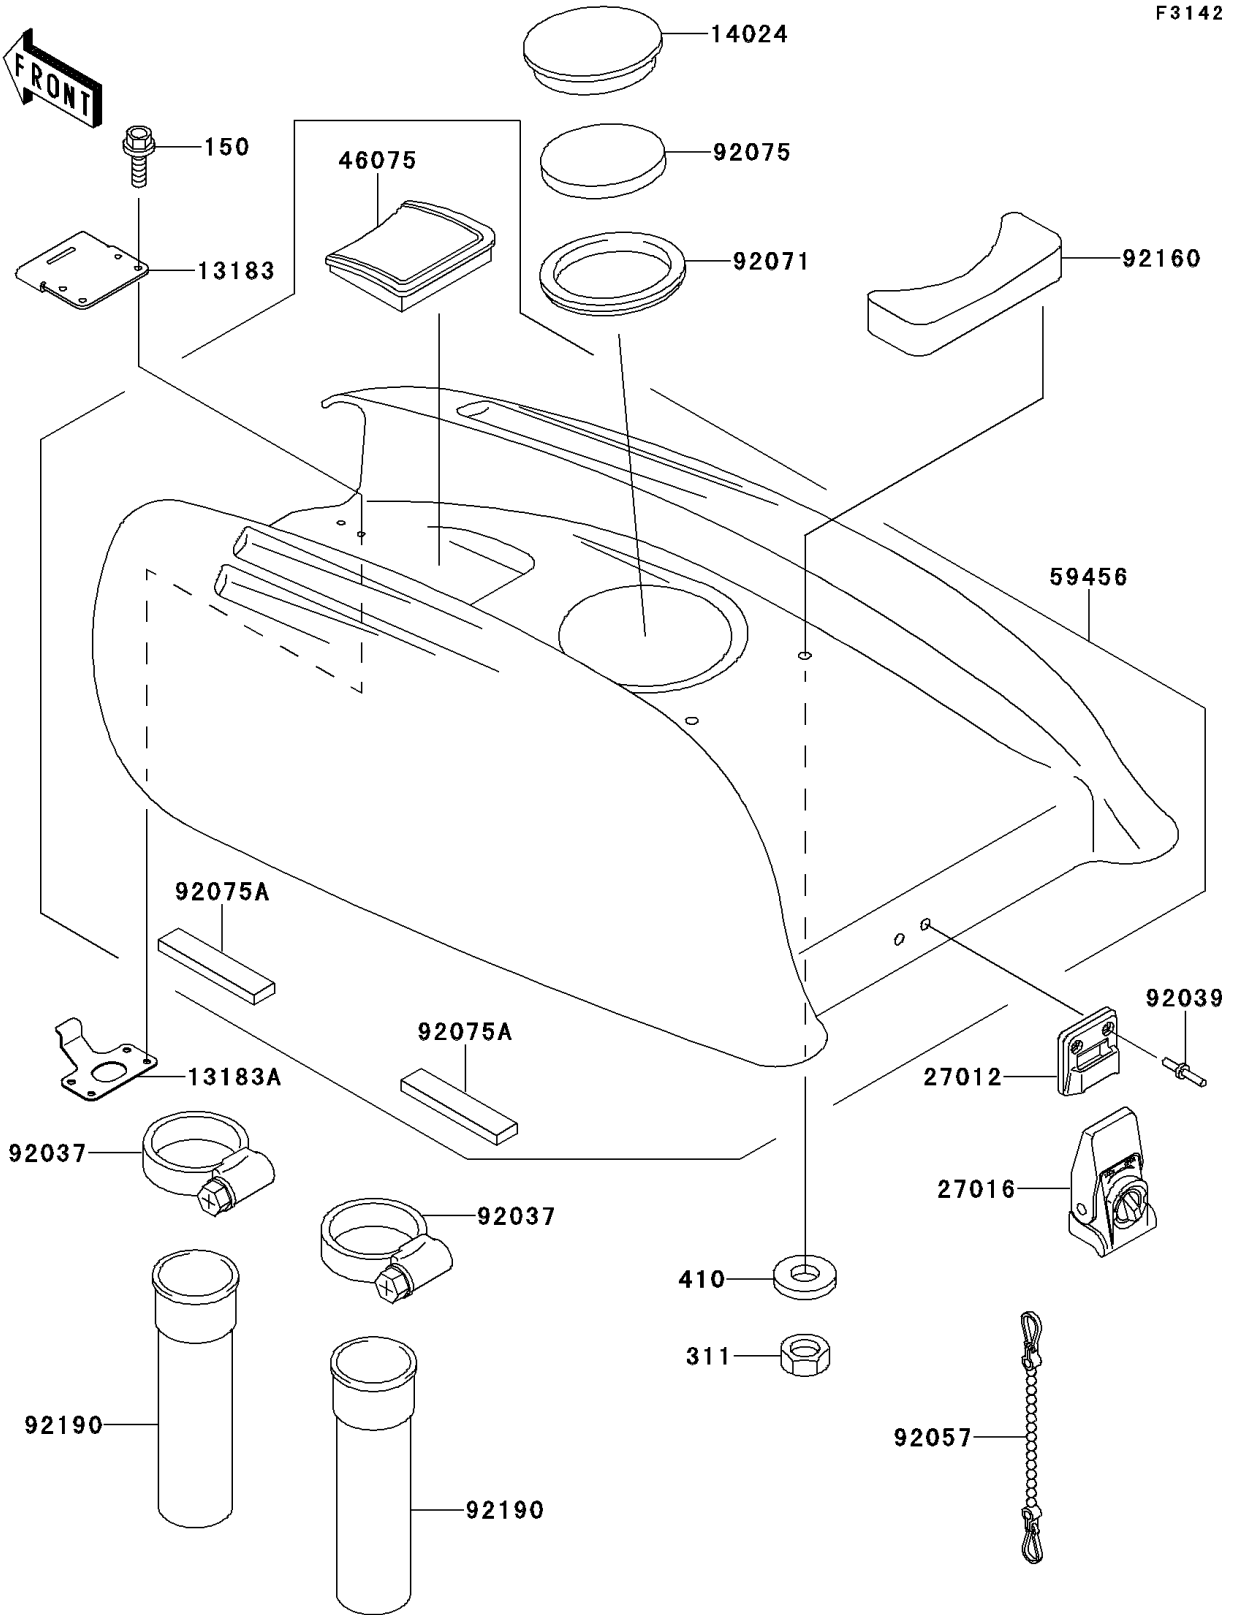

1996 750 SXi PARTS DIAGRAM

Engine Hood

F3142

1996 750 SXi PARTS LIST

Engine Hood

ITEM NAME	PART NUMBER	QUANTITY
BOLT-WS,5X25 (Ref # 150)	150R0525	4
NUT-HEX,5MM (Ref # 311)	311R0500	2
W-PLAIN-S,5MM (Ref # 410)	410S0500	2
PLATE,ENGINE HOOD (Ref # 13183)	13183-3788	1
PLATE,ENGINE HOOD (Ref # 13183A)	13183-3789	1
COVER (Ref # 14024)	14024-3748	1
HOOK,ENGINE HOOD LOCK (Ref # 27012)	27012-3762	1
LOCK-ASSY,ENGINE HOOD (Ref # 27016)	27016-3723	1
GRIP,ENGINE HOOD,J.WHITE (Ref # 46075)	46075-3722-8C	1
HOOD-COMP-ENGINE,J.WHITE (Ref # 59456)	59456-3728-8C	1
CLAMP (Ref # 92037)	92037-3738	2
RIVET (Ref # 92039)	92039-3750	2
CHAIN,COVER,L=100 (Ref # 92057)	92057-3704	1
GROMMET (Ref # 92071)	92071-3742	1
DAMPER (Ref # 92075)	92075-3737	1
DAMPER (Ref # 92075A)	92075-3757	4
DAMPER (Ref # 92160)	92160-3772	1
TUBE (Ref # 92190)	92190-3824	2