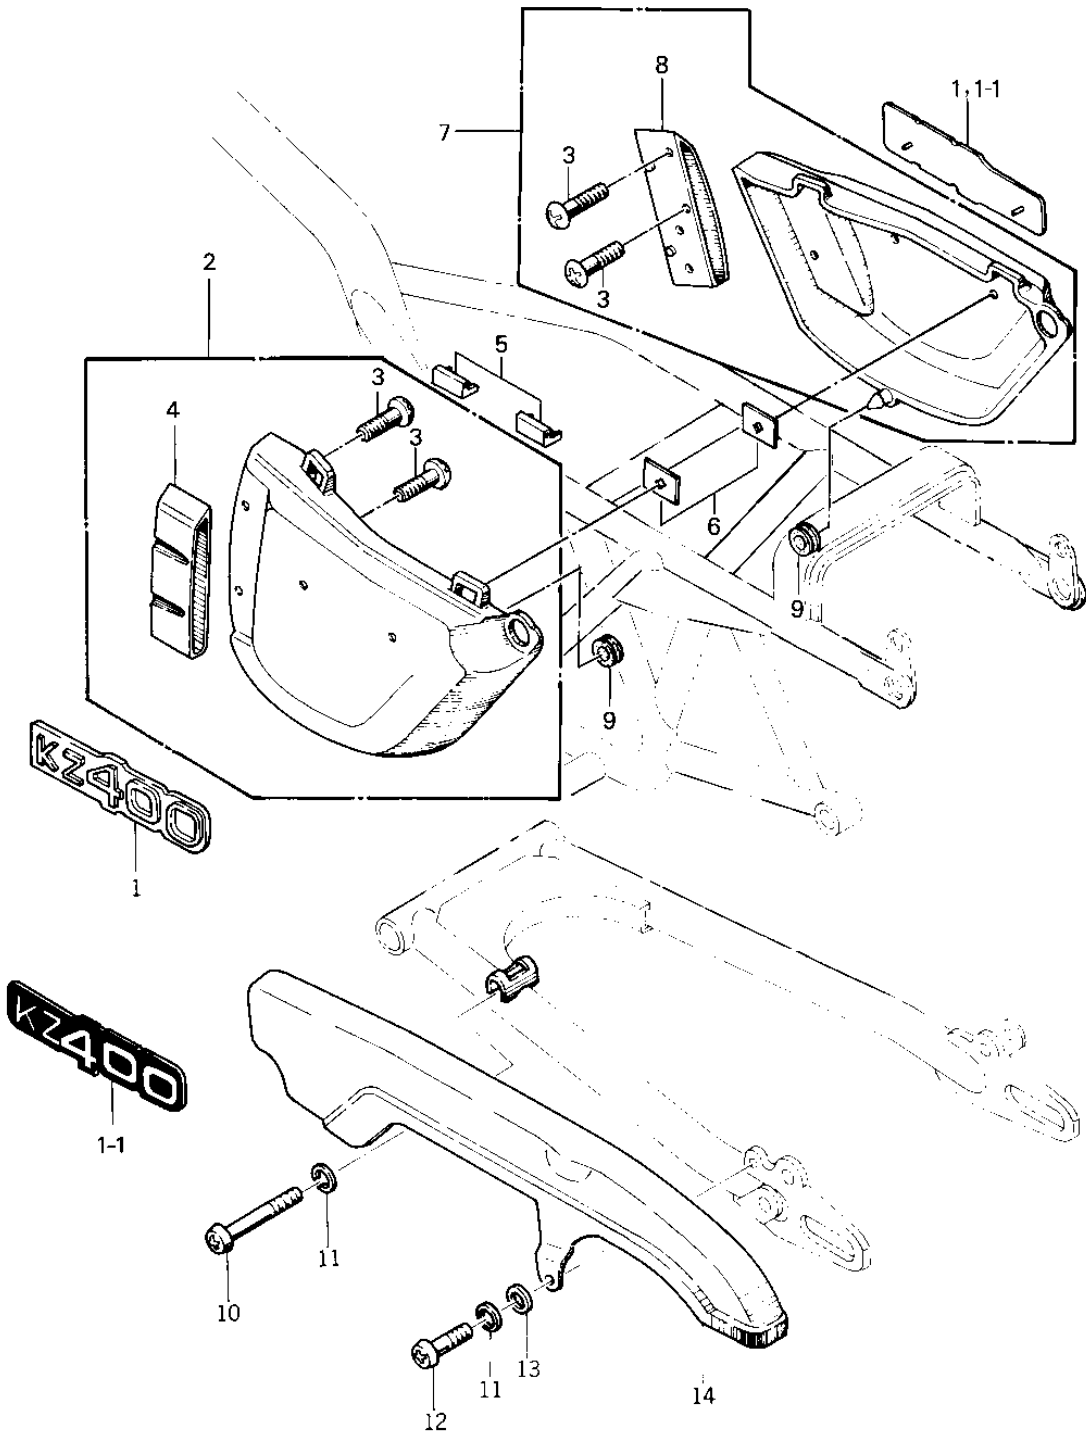

## 1976 KZ400-D3 PARTS DIAGRAM

SIDE COVERS/CHAIN COVER ('76-'77 KZ400)

R  
|

1011

## 1976 KZ400-D3 PARTS LIST

SIDE COVERS/CHAIN COVER ('76-'77 KZ400)

ITEM NAME	PART NUMBER	QUANTITY
EMBLEM,SIDE COVER (Ref # 1)	56018-231	1
EMBLEM,SIDE COVER (Ref # 1-1)	56018-267	1
COVER,L.H SIDE,D.BLUE (Ref # 2)	36001-053-3P	1
COVER,L.H SIDE,D.COPP (Ref # 2)	36001-053-3Q	1
COVER,L.H,SIDE,S.RED (Ref # 2)	36001-055-3R	1
COVER,L.H.SIDE,C.BLUE (Ref # 2)	36001-055-4X	1
SCREW,TAPPING (Ref # 3)	92008-009	1
TRIMING,L.H SIDE COV (Ref # 4)	36029-004	1
TRIMING,L.H.S CVR BLK (Ref # 4)	36029-005-6Z	1
PROTECTOR SIDE COVER (Ref # 5)	31082-005	1
NUT,LOCK,3MM (Ref # 6)	92018-005	1
COVER,RH SIDE,D.BLUE (Ref # 7)	36007-048-3P	1
COVER,RH SIDE,S.RED (Ref # 7)	36007-053-3R	1
COVER,RH SIDE,C.BLUE (Ref # 7)	36007-053-4X	1
TRIMING,R.H SIDE COV (Ref # 8)	36029-003	1
TRIMING,R.H.S CVR BLK (Ref # 8)	36029-006-6Z	1
GROMMET (Ref # 9)	92071-056	1
SCREW PAN HEAD 6X60 (Ref # 10)	220E0660	1
WASHER SPRING 6MM (Ref # 11)	461F0600	1
SCREW PAN HEAD 6X12 (Ref # 12)	220E0612	1
WASHER PLAIN 6MM (Ref # 13)	410B0600	1
CASE-CHAIN,BLACK (Ref # 14)	36014-063-10	1