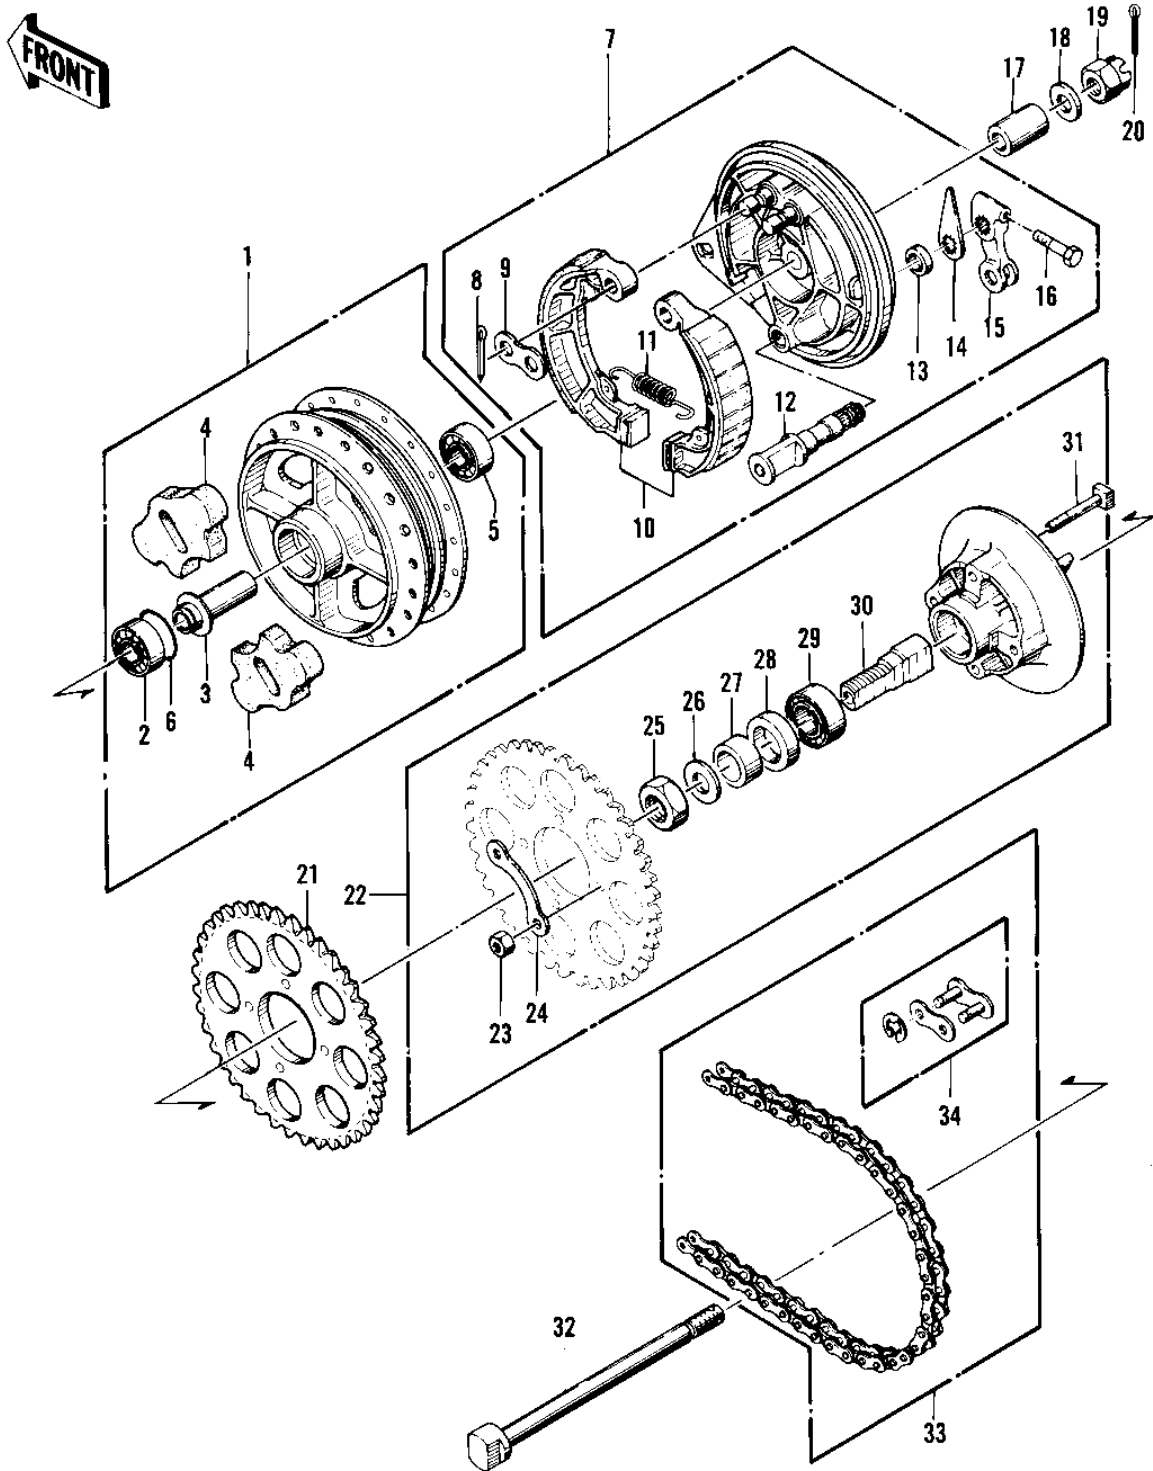

1976 KZ400-D3 PARTS DIAGRAM

REAR HUB/BRAKE/CHAIN ('76-'77 KZ400 - D)

1976 KZ400-D3 PARTS LIST

REAR HUB/BRAKE/CHAIN ('76-'77 KZ400 - D)

ITEM NAME	PART NUMBER	QUANTITY
DRUM ASY,RR BK,BUFF (Ref # 1)	42005-044-80	1
BEARING BALL #6303 (Ref # 2)	601B6303	1
SPACER,RR HUB BEARING (Ref # 3)	42010-027	1
DAMPER REAR HUB SHOCK (Ref # 4)	42014-008	1
BEARING BALL #6303Z (Ref # 5)	601B6303Z	1
"O" RING,60MM (Ref # 6)	671B2560	1
PANEL-ASY,RR BRK,BUFF (Ref # 7)	42006-055-80	1
PIN COTTER 2.0X25 (Ref # 8)	550D2025	1
WASHER,BRAKE SHOE (Ref # 9)	41045-007	1
SHOE REAR BRAKE (Ref # 10)	42019-003	1
SPRING BRAKE SHOE (Ref # 11)	41049-003	1
CAM SHAFT,REAR BRAKE (Ref # 12)	42026-024	1
DUST SHIELD BRAKE CAM (Ref # 13)	41051-001	1
INDICATOR,RR BK SHOE (Ref # 14)	41085-016	1
LEVER,REAR BRAKE CAM (Ref # 15)	42029-036	1
BOLT-SMALL-UPSET 8X25 (Ref # 16)	115G0825	1
COLLAR,REAR AXLE (Ref # 17)	42032-053	1
WASHER SLEEVE (Ref # 18)	42046-009	1
NUT CASTLE,16MM (Ref # 19)	92015-055	1
PIN-COTTER,4.0X35 (Ref # 20)	550D4035	1
REAR SPROCKET,45T (Ref # 21)	42041-145	1
COUPLING ASSY,RR HUB (Ref # 22)	42008-024	1
NUT,10MM (Ref # 23)	314B1000	1
WASHER SPROCKET LOCK (Ref # 24)	92088-005	1
NUT SLEEVE (Ref # 25)	42045-006	1
WASHER,PLAIN,24MM (Ref # 26)	92022-293	1
COLLAR,RR HUB COUPLNG (Ref # 27)	42037-026	1
OIL SEAL WTC35527 (Ref # 28)	92052-006	1
BEARING BALL #6205 (Ref # 29)	601B6205	1

1976 KZ400-D3 PARTS LIST

REAR HUB/BRAKE/CHAIN ('76-'77 KZ400 - D)

ITEM NAME	PART NUMBER	QUANTITY
SLEEVE,RR HUB COUPLNG (Ref # 30)	42036-021	1
BOLT, RR SPROCKET FIT (Ref # 31)	92003-156	1
AXLE,REAR (Ref # 32)	42031-050	1
DR CHAIN 530X100 (Ref # 33)	92057-092	1
CHAIN JOINT 530 (Ref # 34)	92058-008	1