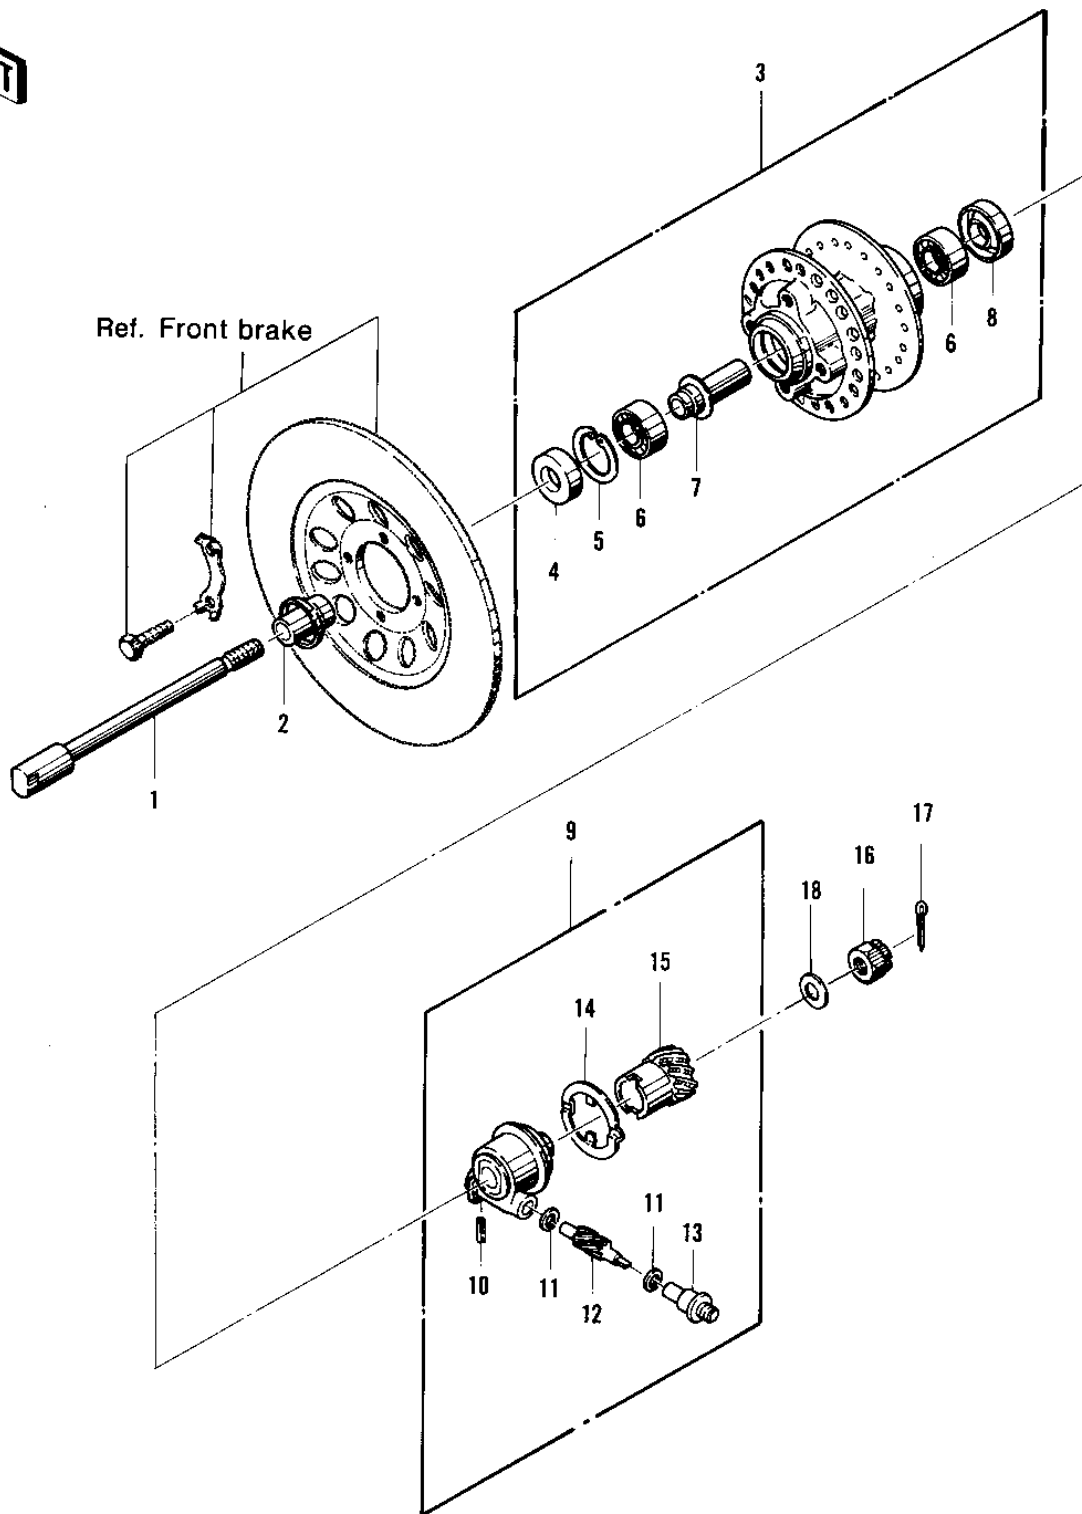

1976 KZ400-D3 PARTS DIAGRAM

FRONT HUB ('76-'77 KZ400 - D3/D4)

10

1976 KZ400-D3 PARTS LIST

FRONT HUB ('76 -'77 KZ400 - D3/D4)

ITEM NAME	PART NUMBER	QUANTITY
AXLE,FRONT (Ref # 1)	41068-045	1
COLLAR,FRONT AXLE (Ref # 2)	41069-028	1
DRUM-ASSY,FR BRK,BUFF (Ref # 3)	41034-038-80	1
OIL SEAL,WTC22427 (Ref # 4)	92052-011	1
CIRCLIP,42MM (Ref # 5)	92033-1041	2
BEARING BALL #6302 (Ref # 6)	601B6302	1
COLLAR,FR HUB BEARING (Ref # 7)	41039-026	1
OIL SEAL,WTC40528 (Ref # 8)	92052-012	1
GEAR BOX ASSY (Ref # 9)	41078-006	1
PIN,SPRING (Ref # 10)	41082-001	1
WASHER THRST SPD PINI (Ref # 11)	41063-001	1
PINION,SPEEDOMETER (Ref # 12)	41060-016	1
BUSH,SPEEDMETER CABLE (Ref # 13)	41062-005	1
DRIVE,SPEED,GEAR (Ref # 14)	41064-012	1
GEAR,SPEEDOMETER (Ref # 15)	41059-025	1
NUT,14MM (Ref # 16)	42045-020	1
PIN COTTER 3.0X25 (Ref # 17)	550D3025	1
WASHER PLAIN 14MM (Ref # 18)	410B1400	1