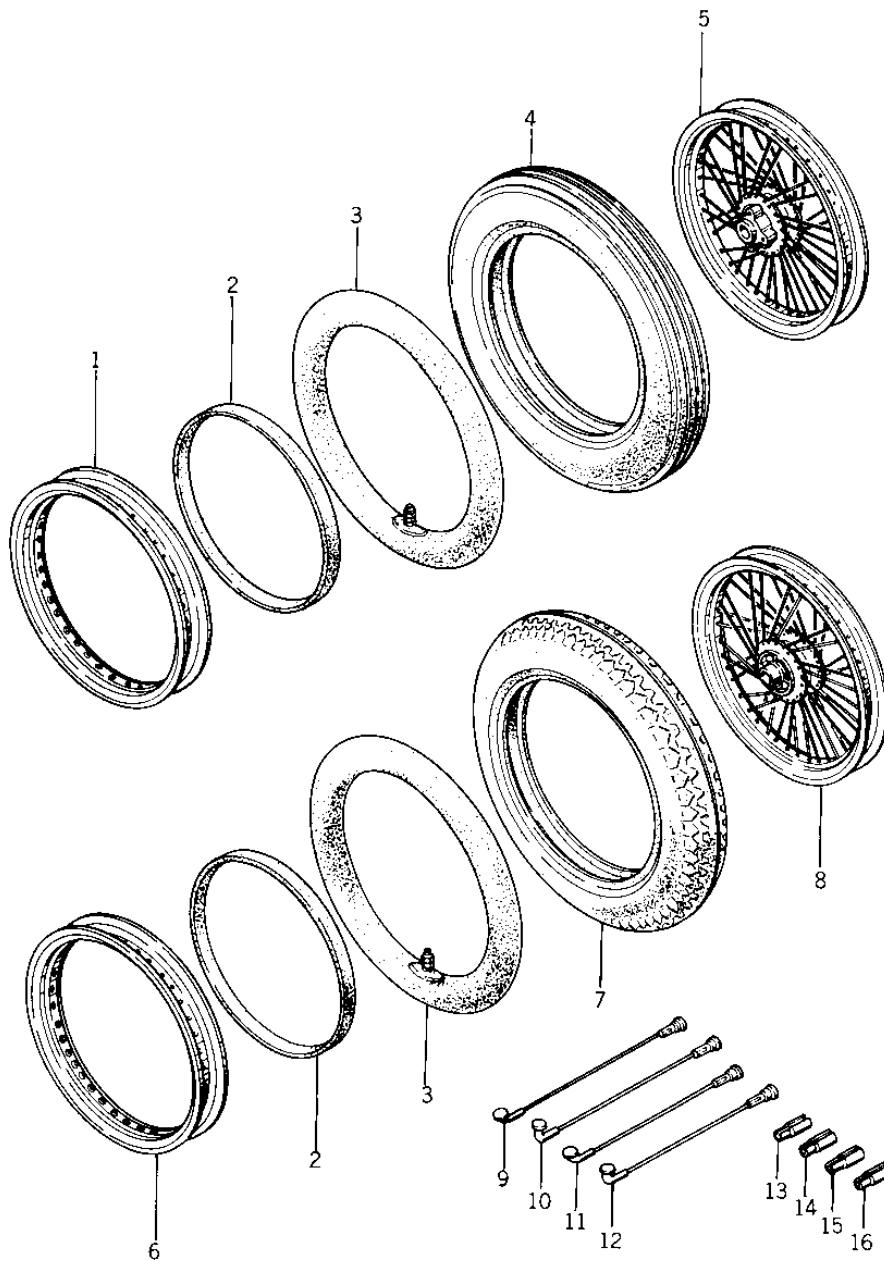

1976 KZ400-D3 PARTS DIAGRAM

WHEELS/TIRES ('76-'77 KZ400-D3/D4)

F
|

1018

1976 KZ400-D3 PARTS LIST

WHEELS/TIRES ('76-'77 KZ400 - D3/D4)

ITEM NAME	PART NUMBER	QUANTITY
RIM,1.85BX18 (Ref # 1)	41025-075	1
BAND,RIM,4.00/5.10-18 (Ref # 2)	41023-1006	2
TUBE 300/325/360-18 (Ref # 3)	41022-028	1
UNAVAILABLE IN PRICE BOOK (Ref # 4)	41021-059	1
WHEEL ASSY,FRONT (Ref # 5)	41074-045	1
RIM,1.85BX18W (Ref # 6)	41025-053	1
UNAVAILABLE IN PRICE BOOK (Ref # 7)	41021-060	1
WHEEL ASSY,REAR (Ref # 8)	42048-031	1
SPOKE-ASY,FR INNER (Ref # 9)	41027-054	1
SPOKE-ASY,FR OUTER (Ref # 10)	41028-054	1
SPOKE-ASY,RR INNER (Ref # 11)	41027-046	1
SPOKE-ASY,RR OUTER (Ref # 12)	41028-045	1
WEIGHT,BALANCE,10G (Ref # 13)	41075-1007	2
WEIGHT,BALANCE,20G (Ref # 14)	41075-1008	2
WEIGHT,BALANCE,30G (Ref # 15)	41075-1009	2
WEIGHT,BALANCE,5G (Ref # 16)	41075-1010	2