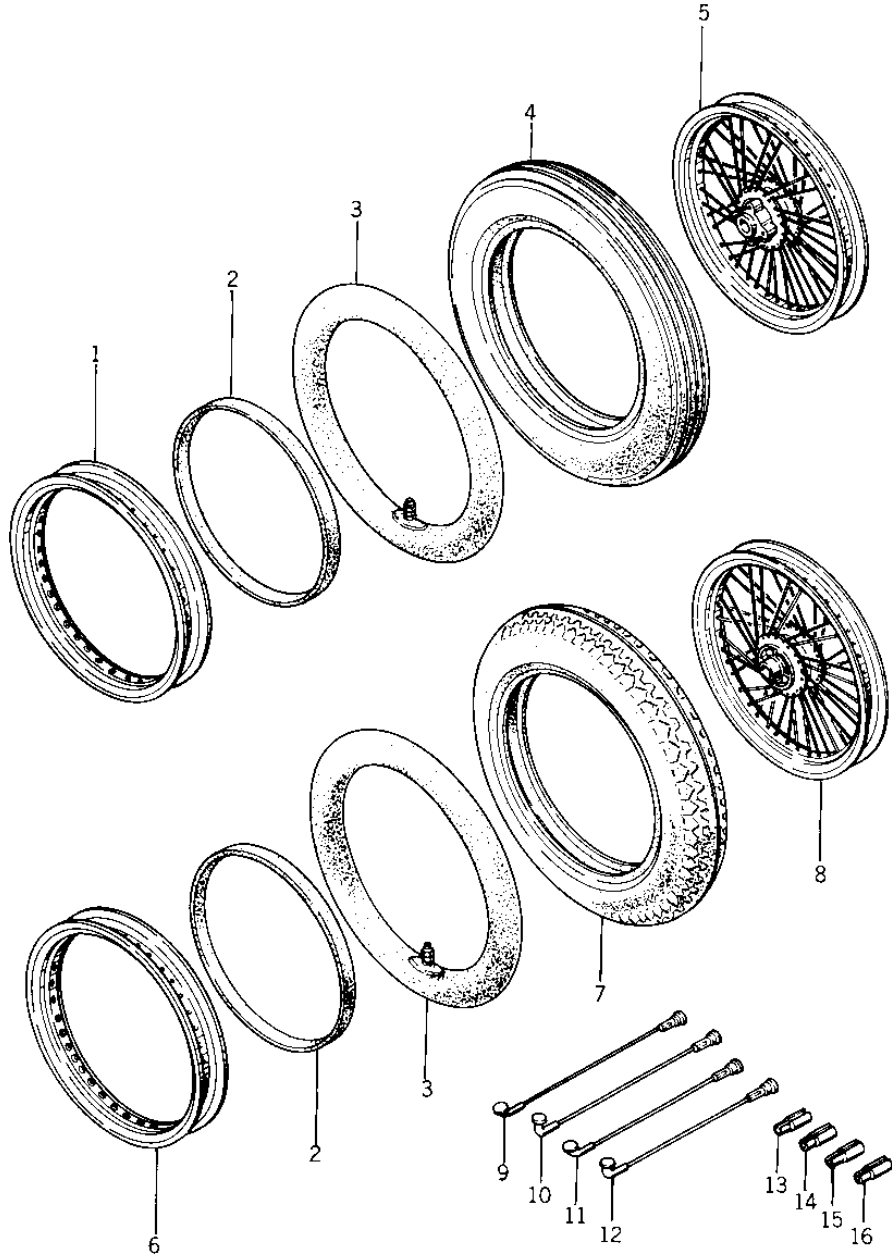

# 1976 KZ400-D3 PARTS DIAGRAM

WHEELS/TIRES ('76 -'77 KZ400 - D3/D4)

F  
|

1018

# 1976 KZ400-D3 PARTS LIST

WHEELS/TIRES ('76 -'77 KZ400 - D3/D4)

ITEM NAME	PART NUMBER	QUANTITY
RIM,1.85BX18 (Ref # 1)	41025-075	1
BAND,RIM,4.00/5.10-18 (Ref # 2)	41023-1006	2
BAND,RIM,4.00/5.10-18 (Ref # 2)	41023-1006	2
TUBE 300/325/360-18 (Ref # 3)	41022-028	2
UNAVAILABLE IN PRICE BOOK (Ref # 4)	41021-059	1
WHEEL ASSY,FRONT (Ref # 5)	41074-045	1
RIM,1.85BX18W (Ref # 6)	41025-053	1
UNAVAILABLE IN PRICE BOOK (Ref # 7)	41021-060	1
WHEEL ASSY,REAR (Ref # 8)	42048-031	1
SPOKE-ASY,FR INNER (Ref # 9)	41027-054	20
SPOKE-ASY,FR OUTER (Ref # 10)	41028-054	20
SPOKE-ASY,RR INNER (Ref # 11)	41027-046	20
SPOKE-ASY,RR OUTER (Ref # 12)	41028-045	20
WEIGHT,BALANCE,10G (Ref # 13)	41075-1007	AR
WEIGHT,BALANCE,10G (Ref # 13)	41075-1007	AR
WEIGHT,BALANCE,20G (Ref # 14)	41075-1008	AR
WEIGHT,BALANCE,20G (Ref # 14)	41075-1008	AR
WEIGHT,BALANCE,30G (Ref # 15)	41075-1009	AR
WEIGHT,BALANCE,30G (Ref # 15)	41075-1009	AR
WEIGHT,BALANCE,5G (Ref # 16)	41075-1010	AR
WEIGHT,BALANCE,5G (Ref # 16)	41075-1010	AR