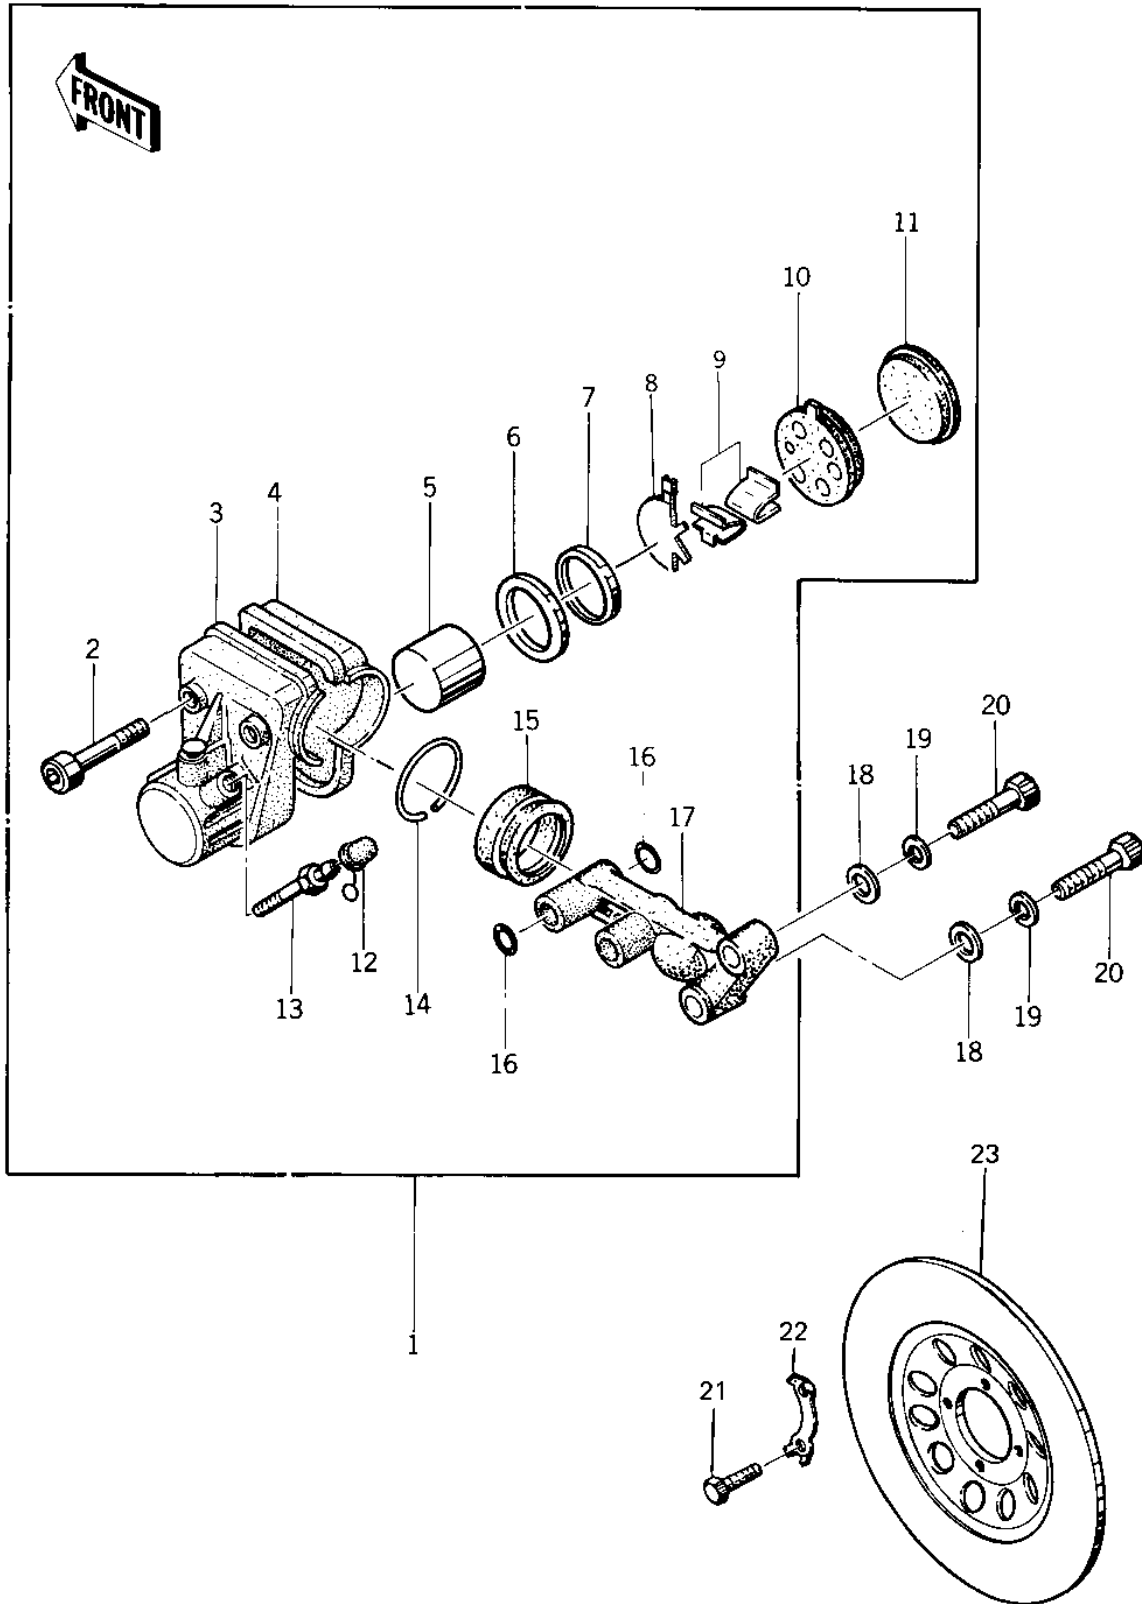

1976 KZ400-D3 PARTS DIAGRAM

FRONT BRAKE ('76-'77 KZ400 - D3/D4)

1976 KZ400-D3 PARTS LIST

FRONT BRAKE ('76-'77 KZ400 - D3/D4)

ITEM NAME	PART NUMBER	QUANTITY
CALLIPER ASSY (Ref # 1)	43041-016	1
.SHAFT (Ref # 2)	43045-005	1
.CALLIPER,A (Ref # 3)	43042-007	1
.CALLIPER,B (Ref # 4)	43043-005	1
.PISTON,CALIPER (Ref # 5)	43048-005	1
.RING,PISTON SEAL (Ref # 6)	43049-004	1
.SEAL (Ref # 7)	43083-002	1
.SHIM (Ref # 8)	43076-003	1
.CLIP,PAD (Ref # 9)	43084-002	1
.PAD A (Ref # 10)	43050-004	1
.PAD B (Ref # 11)	43051-003	1
.CAP,BREEDER (Ref # 12)	43057-004	1
.BREEDER (Ref # 13)	43056-004	1
.RING,DUST SEAL (Ref # 14)	43058-003	1
.DUST SEAL (Ref # 15)	43052-004	1
."O" RING (Ref # 16)	43053-004	1
.HOLDER,CALLIPER (Ref # 17)	43044-010	1
WASHER PLAIN 10MM (Ref # 18)	410B1000	1
WASHER SPRING 10MM (Ref # 19)	461F1000	1
BOLT,HEX HEAD,10X57 (Ref # 20)	92007-044	1
BOLT, HEX HEAD, 8X25 (Ref # 21)	92001-141	1
WASHER-LOCK (Ref # 22)	92088-016	1
DISC PLATE,FRONT BRK (Ref # 23)	41080-004	1