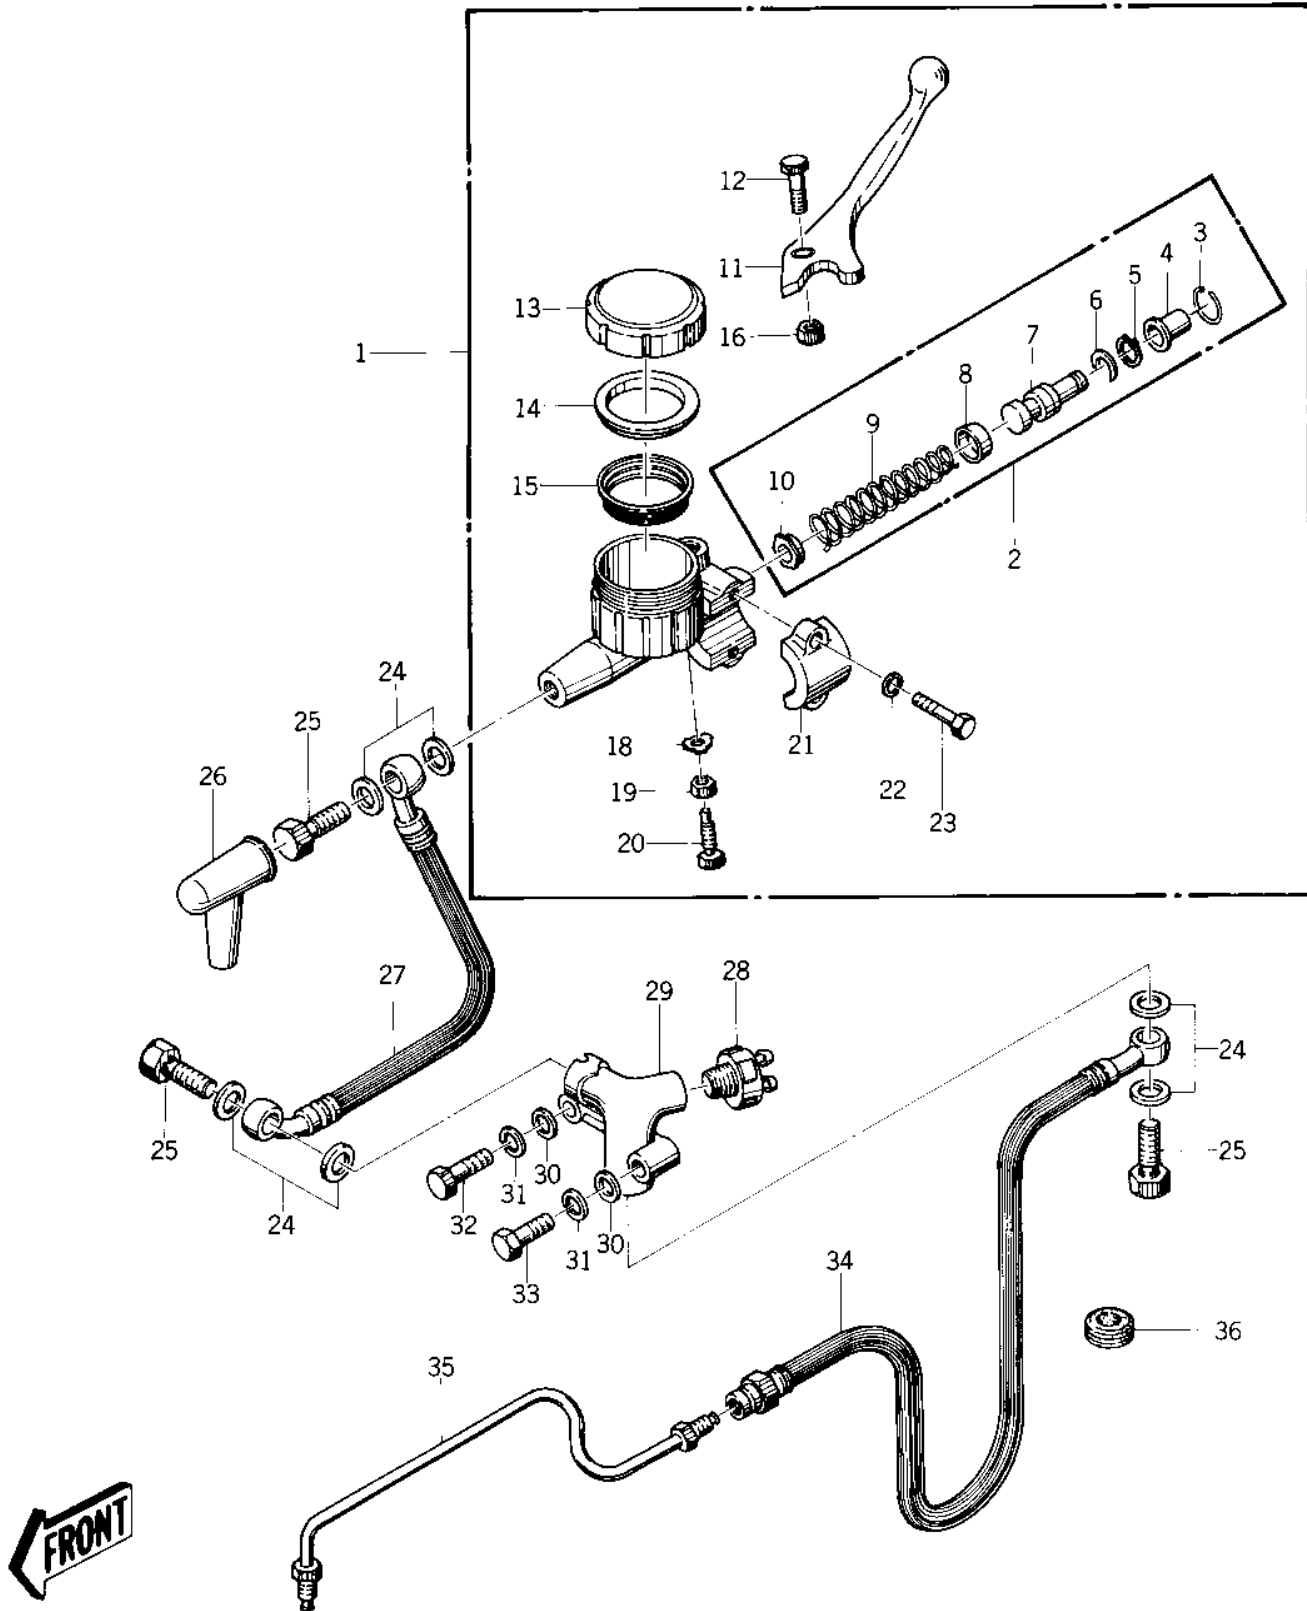

1976 KZ400-D3 PARTS DIAGRAM

FRONT MASTER CYLINDER ('76-'77 KZ400 -

1976 KZ400-D3 PARTS LIST

FRONT MASTER CYLINDER ('76-'77 KZ400 -

ITEM NAME	PART NUMBER	QUANTITY
CYLINDER ASSY,MASTER (Ref # 1)	43015-032	2
.REPAIR SET-MASTER CYL (Ref # 2)	43073-001	1
..STOPPER-BOOTS (Ref # 3)	43025-001	1
..BOOTS (Ref # 4)	43024-001	1
..CIRCLIP,18MM (Ref # 5)	481J1800	1
..STOPPER-PISTON (Ref # 6)	43022-001	1
..PISTON ASSY (Ref # 7)	43072-001	1
..CUP-PRIMARY (Ref # 8)	43019-001	1
..SPRING ASSY-RETURN (Ref # 9)	43018-001	1
..VALVE ASSY-CHECK (Ref # 10)	43017-001	1
.LEVER,FRONT BRAKE (Ref # 11)	43029-003	1
.BOLT (Ref # 12)	43033-004	1
.CAP,OIL CUP (Ref # 13)	43026-003	1
.PLATE-MASTER CYLINDER (Ref # 14)	43027-001	1
.DIAPHRAGM (Ref # 15)	43028-001	1
.NUT,6MM (Ref # 16)	312N0600	1
.WASHER-LOCK,8MM (Ref # 18)	43031-001	1
.NUT,8MM (Ref # 19)	314N0800	2
.BOLT,LEVER ADJUSTING (Ref # 20)	43030-003	1
.HOLDER-MASTER CYL (Ref # 21)	43034-001	1
.WASHER PLAIN 6MM (Ref # 22)	411B0600	2
.BOLT HEX HEAD 6X25 (Ref # 23)	110N0625	1
WASHER-OIL BOLT (Ref # 24)	43067-001	1
BOLT,OIL,L=23 (Ref # 25)	92002-1888	1
BOOT,DUST (Ref # 26)	49006-1041	2
HOSE,CYLINDER BRAKE (Ref # 27)	43059-019	1
SWITCH-FRONT BRAKE (Ref # 28)	43065-001	1
JOINT,THREE WAY (Ref # 29)	43061-002	1
WASHER SPRING 6MM (Ref # 31)	461F0600	1

1976 KZ400-D3 PARTS LIST

FRONT MASTER CYLINDER ('76 -'77 KZ400 -

ITEM NAME	PART NUMBER	QUANTITY
BOLT 6X22 (Ref # 32)	112B0622	1
BOLT-HEX HEAD,6X32 (Ref # 33)	110N0632	1
HOSE,CALIPER BRAKE (Ref # 34)	43059-020	1
PIPE,BRIDGE (Ref # 35)	43060-018	1
GROMMET-HOSE BRACKET (Ref # 36)	43064-001	1