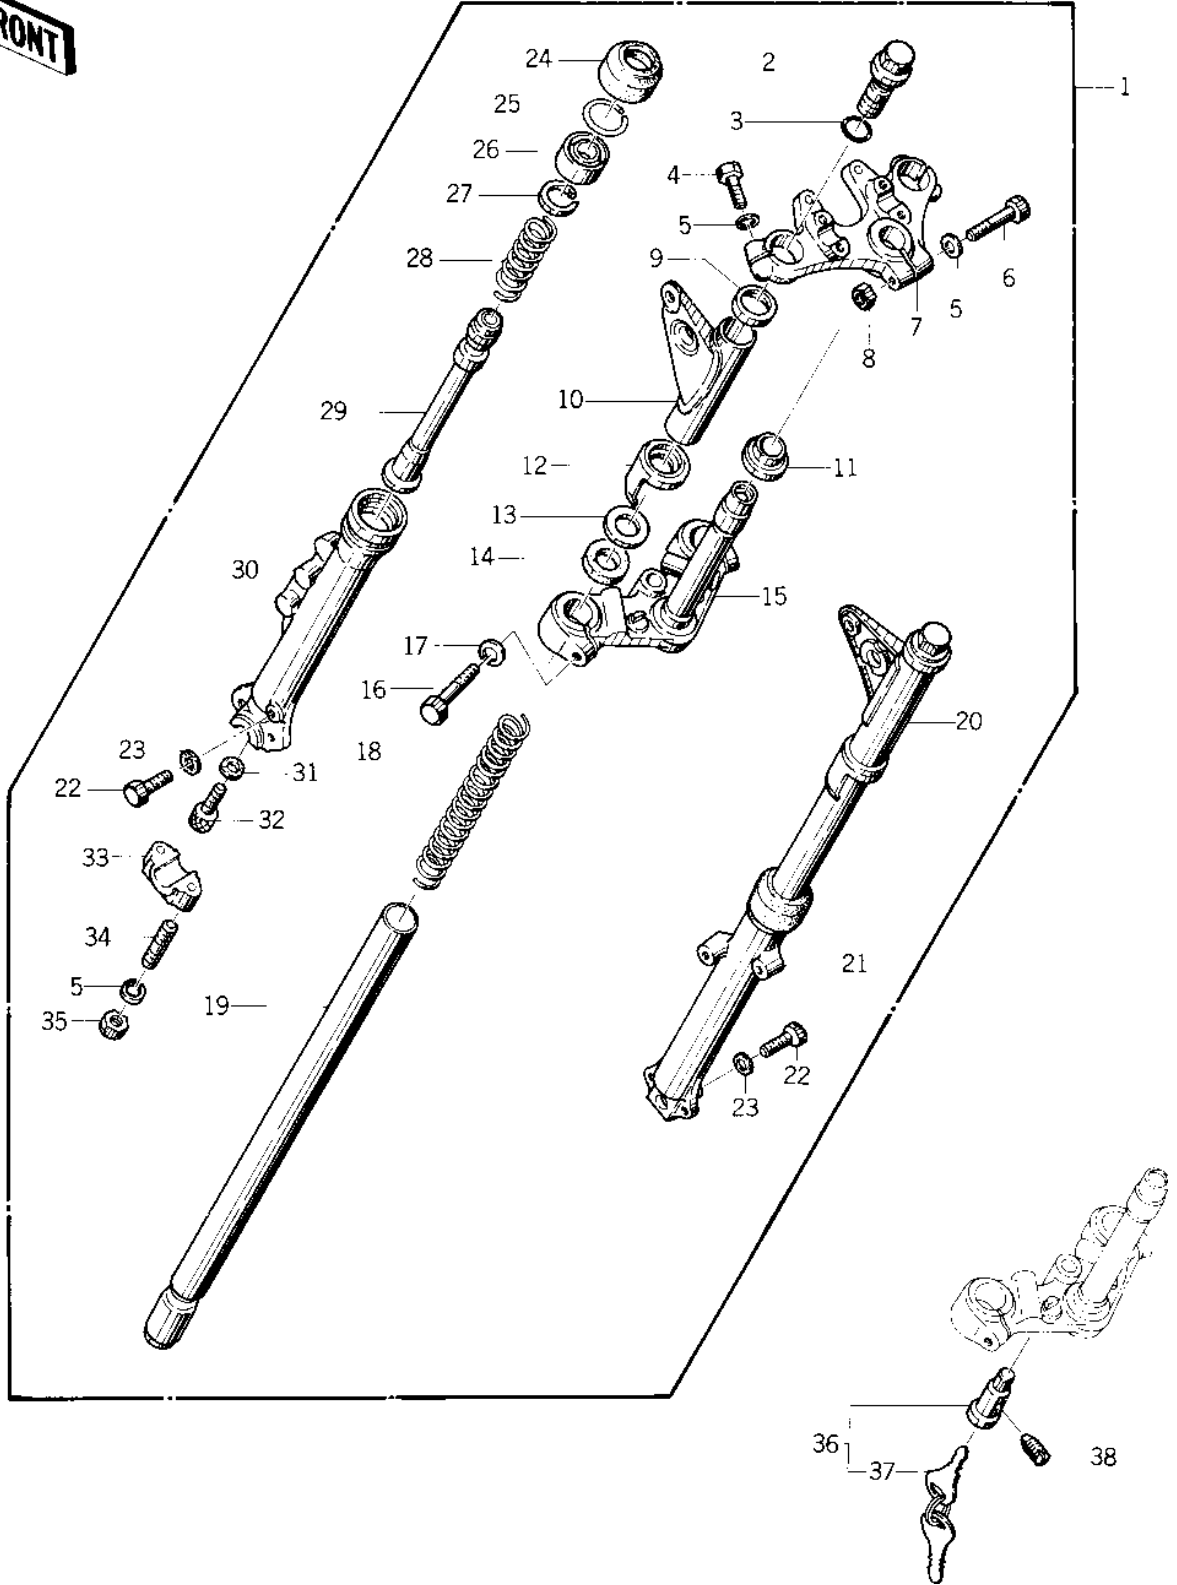

1976 KZ400-D3 PARTS DIAGRAM

FRONT FORK ('76 -'77 KZ400 - D3/D4)

1976 KZ400-D3 PARTS LIST

FRONT FORK ('76 -'77 KZ400 - D3/D4)

ITEM NAME	PART NUMBER	QUANTITY
FORK-FRONT (Ref # 1)	44001-181	1
BOLT, FORK TOP (Ref # 2)	44032-012	2
"O" RING,FORK TOP BLT (Ref # 3)	44046-023	2
BOLT-HEX HEAD.8M/M (Ref # 4)	44041-045	2
WASHER SPRING 8MM (Ref # 5)	461F0800	5
BOLT FORK FIT 10MM (Ref # 6)	44041-026	1
HEAD,STEERING STEM (Ref # 7)	44039-080	1
NUT,LOCK,8MM (Ref # 8)	92015-1124	1
CAP,FORK COVER (Ref # 9)	44064-026	2
COVER,L.H FORK (Ref # 10)	44033-080	1
CONE STRNG STEM BERNG (Ref # 11)	92047-006	1
CAP, FORK COVER (Ref # 12)	44064-021	2
WASHER,FORK COVER (Ref # 13)	92022-297	2
DAMPER RUBBER,FK COV (Ref # 14)	92075-240	2
STEM, STEERING (Ref # 15)	44037-077	1
BOLT, HEX HEAD,10X30 (Ref # 16)	44041-079	2
WASHER SPRING 10MM (Ref # 17)	461F1000	2
SPRING, FORK (Ref # 18)	44026-061	2
TUBE,FORK INNER (Ref # 19)	44013-049	2
COVER,R.H FORK (Ref # 20)	44034-080	1
TUBE,RH,FORK OUTER (Ref # 21)	44006-056	1
BOLT HEX HEAD 6X8 (Ref # 22)	110B0608	2
GASKET,DRAIN PLUG (Ref # 23)	44045-047	2
DUST SHIELD,FORK (Ref # 24)	92093-1063	2
RING,OIL SEAL STOPER (Ref # 25)	44043-057	2
OIL SEAL,FORK (Ref # 26)	92049-1077	2
RING, PISTON (Ref # 27)	44025-003	2
SPRING,FORK CYLINDER (Ref # 28)	44026-054	2
CYLINDER-FORK (Ref # 29)	44022-035	2

1976 KZ400-D3 PARTS LIST

FRONT FORK ('76 -'77 KZ400 - D3/D4)

ITEM NAME	PART NUMBER	QUANTITY
TUBE,LH,FORK OUTER (Ref # 30)	44005-058	1
GASKET,FORK CYL BOLT (Ref # 31)	44045-051	2
BOLT,FORK CYLINDER (Ref # 32)	44041-078	2
HOLDER, FRONT AXLE (Ref # 33)	44063-010	1
STUD 8X50 (Ref # 34)	172G0850	2
NUT 8MM (Ref # 35)	312B0800	2
NUT,LOCK,8MM (Ref # 35)	92017-013	2
LOCK ASSY,STEERING (Ref # 36)	27016-043	1
SCREW,SEAT LOCK (Ref # 38)	92014-016	1