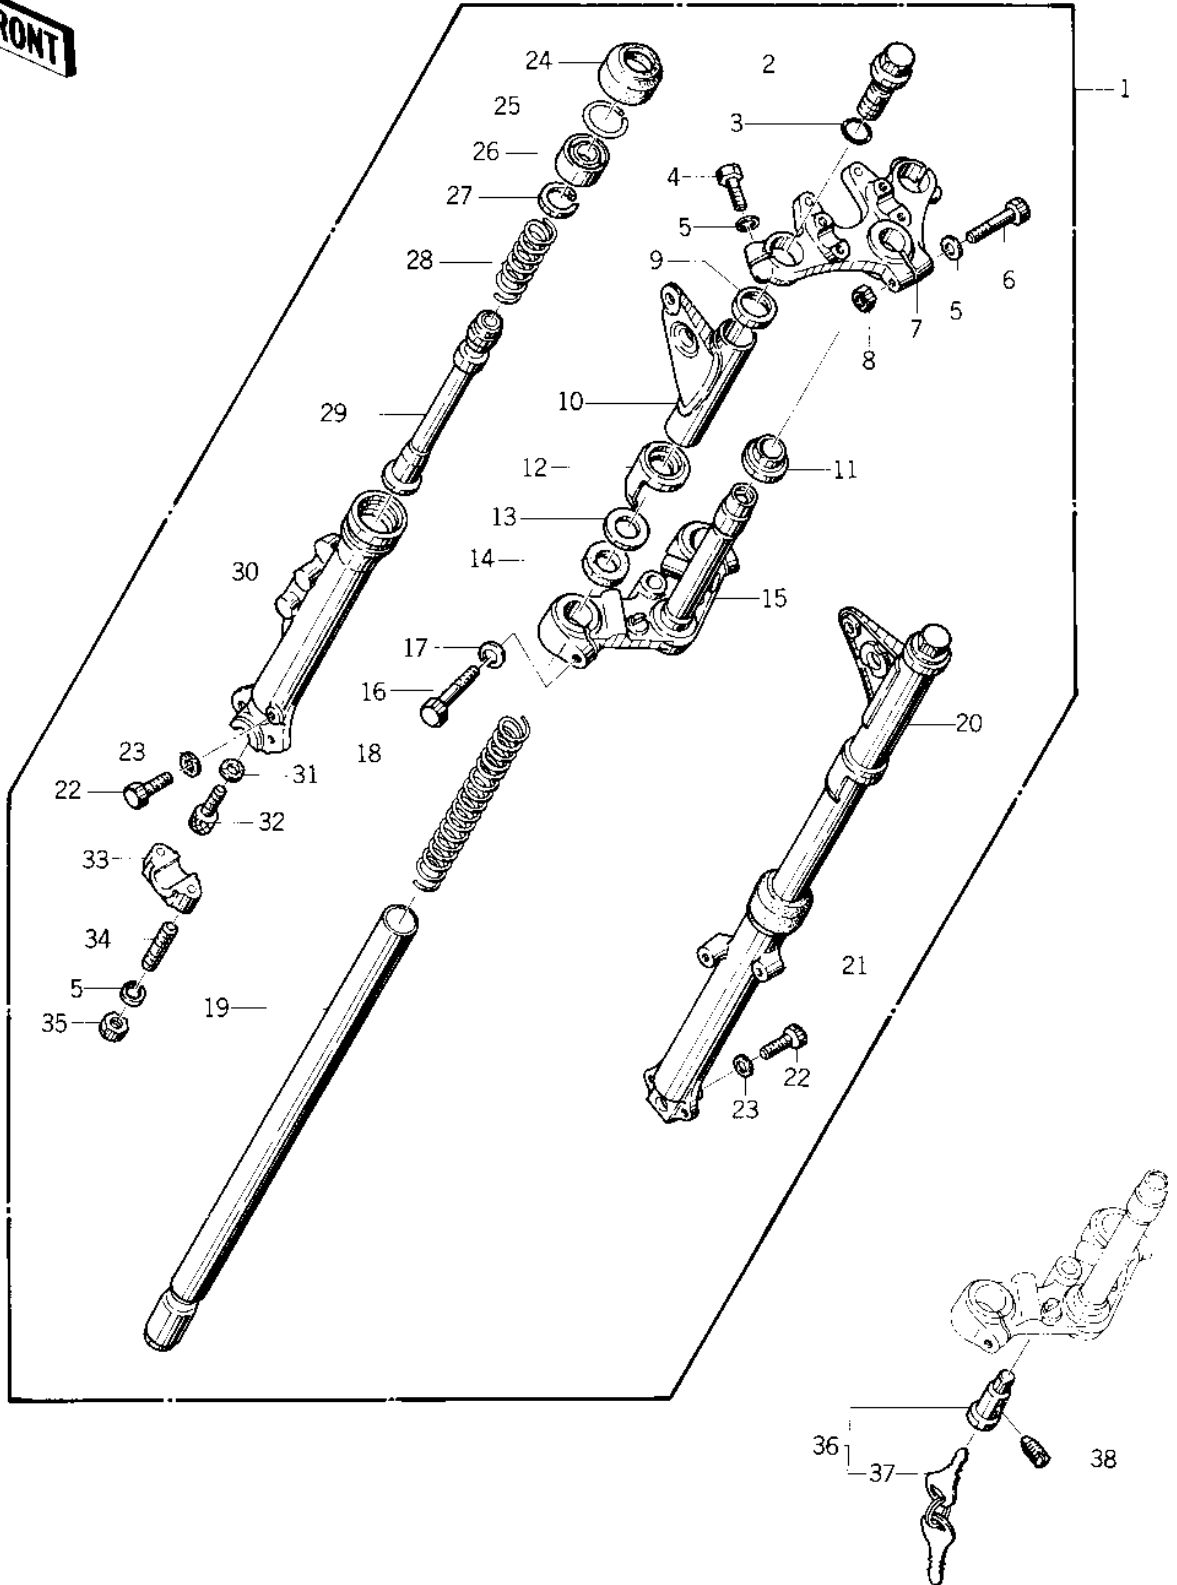

1976 KZ400-D3 PARTS DIAGRAM

FRONT FORK ('76-'77 KZ400-D3/D4)

1976 KZ400-D3 PARTS LIST

FRONT FORK ('76-'77 KZ400 - D3/D4)

ITEM NAME	PART NUMBER	QUANTITY
FORK-FRONT (Ref # 1)	44001-181	1
BOLT, FORK TOP (Ref # 2)	44032-012	1
"O" RING,FORK TOP BLT (Ref # 3)	44046-023	1
BOLT-HEX HEAD.8M/M (Ref # 4)	44041-045	1
WASHER SPRING 8MM (Ref # 5)	461F0800	1
BOLT FORK FIT 10MM (Ref # 6)	44041-026	1
HEAD,STEERING STEM (Ref # 7)	44039-080	1
NUT,LOCK,8MM (Ref # 8)	92015-1124	1
CAP,FORK COVER (Ref # 9)	44064-026	1
COVER,L.H FORK (Ref # 10)	44033-080	1
CONE STRNG STEM BERNG (Ref # 11)	92047-006	1
CAP, FORK COVER (Ref # 12)	44064-021	1
WASHER,FORK COVER (Ref # 13)	92022-297	1
DAMPER RUBBER,FK COV (Ref # 14)	92075-240	1
STEM, STEERING (Ref # 15)	44037-077	1
BOLT, HEX HEAD,10X30 (Ref # 16)	44041-079	1
WASHER SPRING 10MM (Ref # 17)	461F1000	1
SPRING, FORK (Ref # 18)	44026-061	1
TUBE,FORK INNER (Ref # 19)	44013-049	1
COVER,R.H FORK (Ref # 20)	44034-080	1
TUBE,RH,FORK OUTER (Ref # 21)	44006-056	1
BOLT HEX HEAD 6X8 (Ref # 22)	110B0608	1
GASKET,DRAIN PLUG (Ref # 23)	44045-047	1
DUST SHIELD,FORK (Ref # 24)	92093-1063	1
RING,OIL SEAL STOPER (Ref # 25)	44043-057	1
OIL SEAL,FORK (Ref # 26)	92049-1077	1
RING, PISTON (Ref # 27)	44025-003	1
SPRING,FORK CYLINDER (Ref # 28)	44026-054	1
CYLINDER-FORK (Ref # 29)	44022-035	1

1976 KZ400-D3 PARTS LIST

FRONT FORK ('76-'77 KZ400 - D3/D4)

ITEM NAME	PART NUMBER	QUANTITY
TUBE,LH,FORK OUTER (Ref # 30)	44005-058	1
GASKET,FORK CYL BOLT (Ref # 31)	44045-051	1
BOLT,FORK CYLINDER (Ref # 32)	44041-078	1
HOLDER, FRONT AXLE (Ref # 33)	44063-010	1
STUD 8X50 (Ref # 34)	172G0850	1
NUT 8MM (Ref # 35)	312B0800	1
NUT,LOCK,8MM (Ref # 35)	92017-013	1
LOCK ASSY,STEERING (Ref # 36)	27016-043	1
SCREW,SEAT LOCK (Ref # 38)	92014-016	1