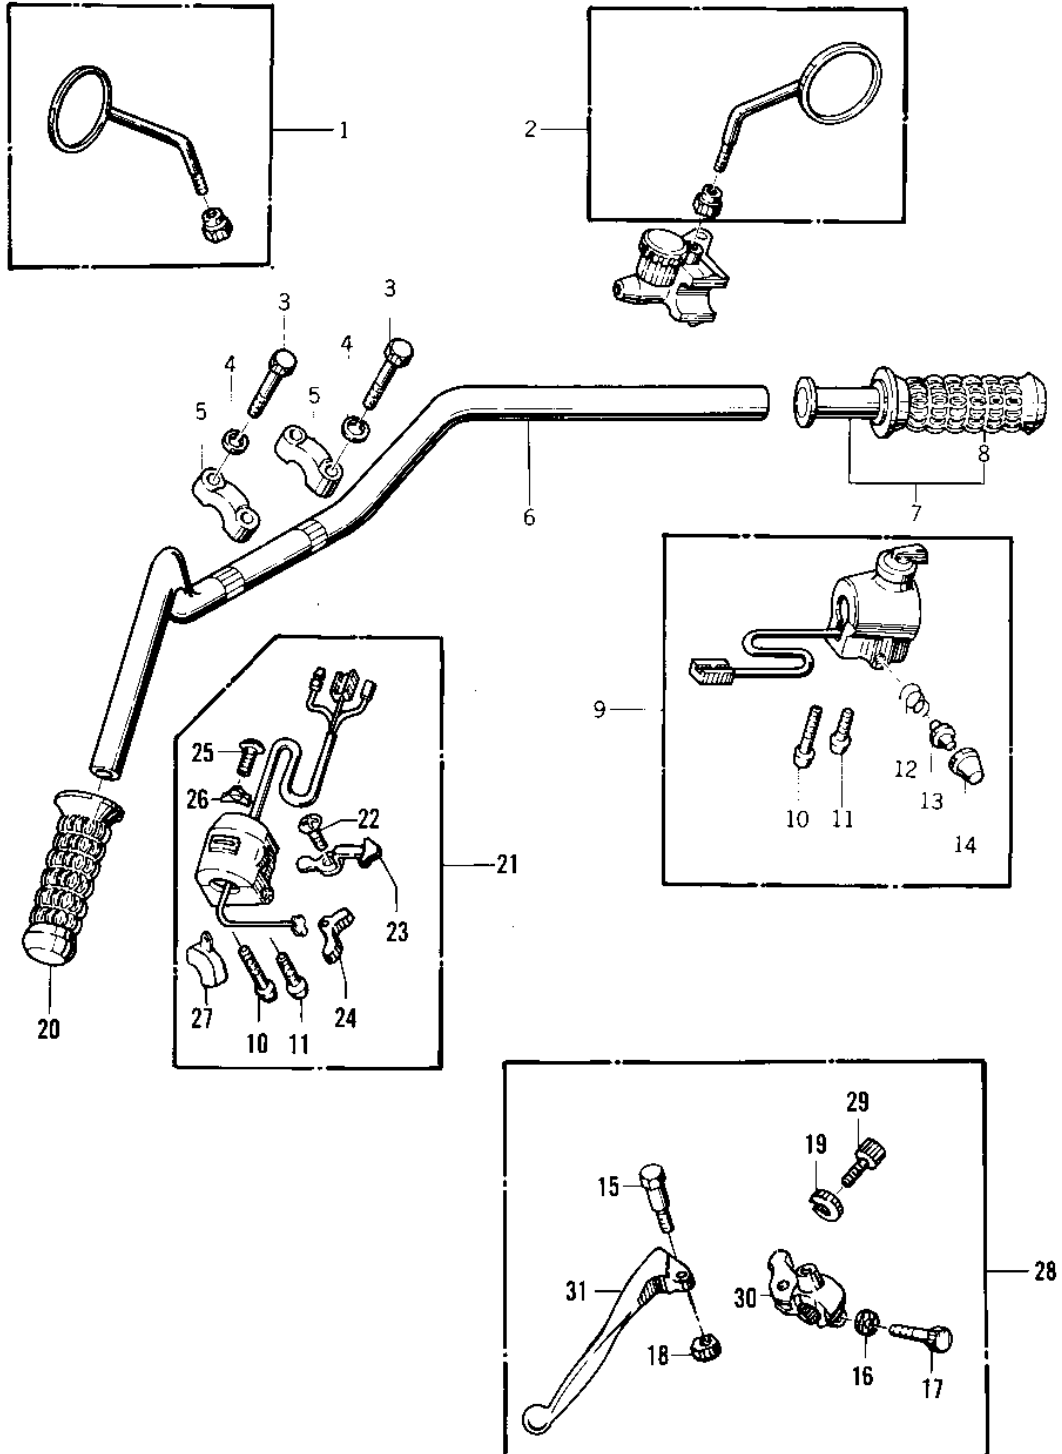

1976 KZ400-D3 PARTS DIAGRAM

HANDLEBAR ('76-'77 KZ400 - D3/D4)

1976 KZ400-D3 PARTS LIST

HANDLEBAR ('76-'77 KZ400 - D3/D4)

ITEM NAME	PART NUMBER	QUANTITY
REAR VIEW MIRROR,L.H (Ref # 1)	56003-019	2
REAR VIEW MIRROR,R.H (Ref # 2)	56002-029	2
BOLT 8X38 (Ref # 3)	92001-1405	1
WASHER SPRING 8MM (Ref # 4)	461F0800	1
HOLDER-HANDLEBAR (Ref # 5)	46012-008	1
HANDLEBAR (Ref # 6)	46003-034	1
GRIP ASSY,THROTTLE (Ref # 7)	46019-038	1
RUBBER,R.H GRIP (Ref # 8)	46061-018	1
HOUSING ASSY,R.H (Ref # 9)	46091-1039	2
SCREW-PAN-CROS (Ref # 10)	220B0535	1
SCREW PAN HEAD 5X30 (Ref # 11)	220B0530	1
SWITCH ASSY,HORN BUTN (Ref # 12)	27010-1009	3
BOLT,HEX HEAD (Ref # 15)	92007-047	1
WASHER PLAIN 6MM (Ref # 16)	411B0600	1
BOLT 6X22 (Ref # 17)	112B0622	1
BOLT, HEX HEAD 6X22 (Ref # 17)	110N0622	1
NUT (Ref # 18)	92019-008	1
NUT-LOCK,5MM (Ref # 18)	92019-014	1
NUT,CABLE ADJUST NUT (Ref # 19)	46056-007	1
RUBBER,L.H GRIP (Ref # 20)	46075-028	1
HOUSING ASSY,CONT,L.H (Ref # 21)	46091-1079	1
SCREW CNTSNK HD 3X8 (Ref # 22)	221B0308A	1
KNOB,LIGHTING SW L.H (Ref # 23)	46043-005	1
BUTTON, HORN PUSH (Ref # 24)	46028-006	1
L.H GRIP SWITCH KIT (Ref # 25-27)	99990-530	1
.SCREW PAN HEAD 3X5 (Ref # 25)	220B0305A	1
.KNOB,LIGHTING SW L.H (Ref # 26)	46044-013	1
.SWITCH,L.H (Ref # 27)	46089-014	1
LEVER ASSY,CLUTCH (Ref # 28)	46076-052	1

1976 KZ400-D3 PARTS LIST

HANDLEBAR ('76 -'77 KZ400 - D3/D4)

ITEM NAME	PART NUMBER	QUANTITY
SCREW CABLE ADJUST (Ref # 29)	46055-003	1
SCREW,CABLE ADJUSTER (Ref # 29)	92009-1022	1
HOLDER,CLUTCH LEVER (Ref # 30)	46094-017	1
LEVER,CLUTCH (Ref # 31)	46092-023	1