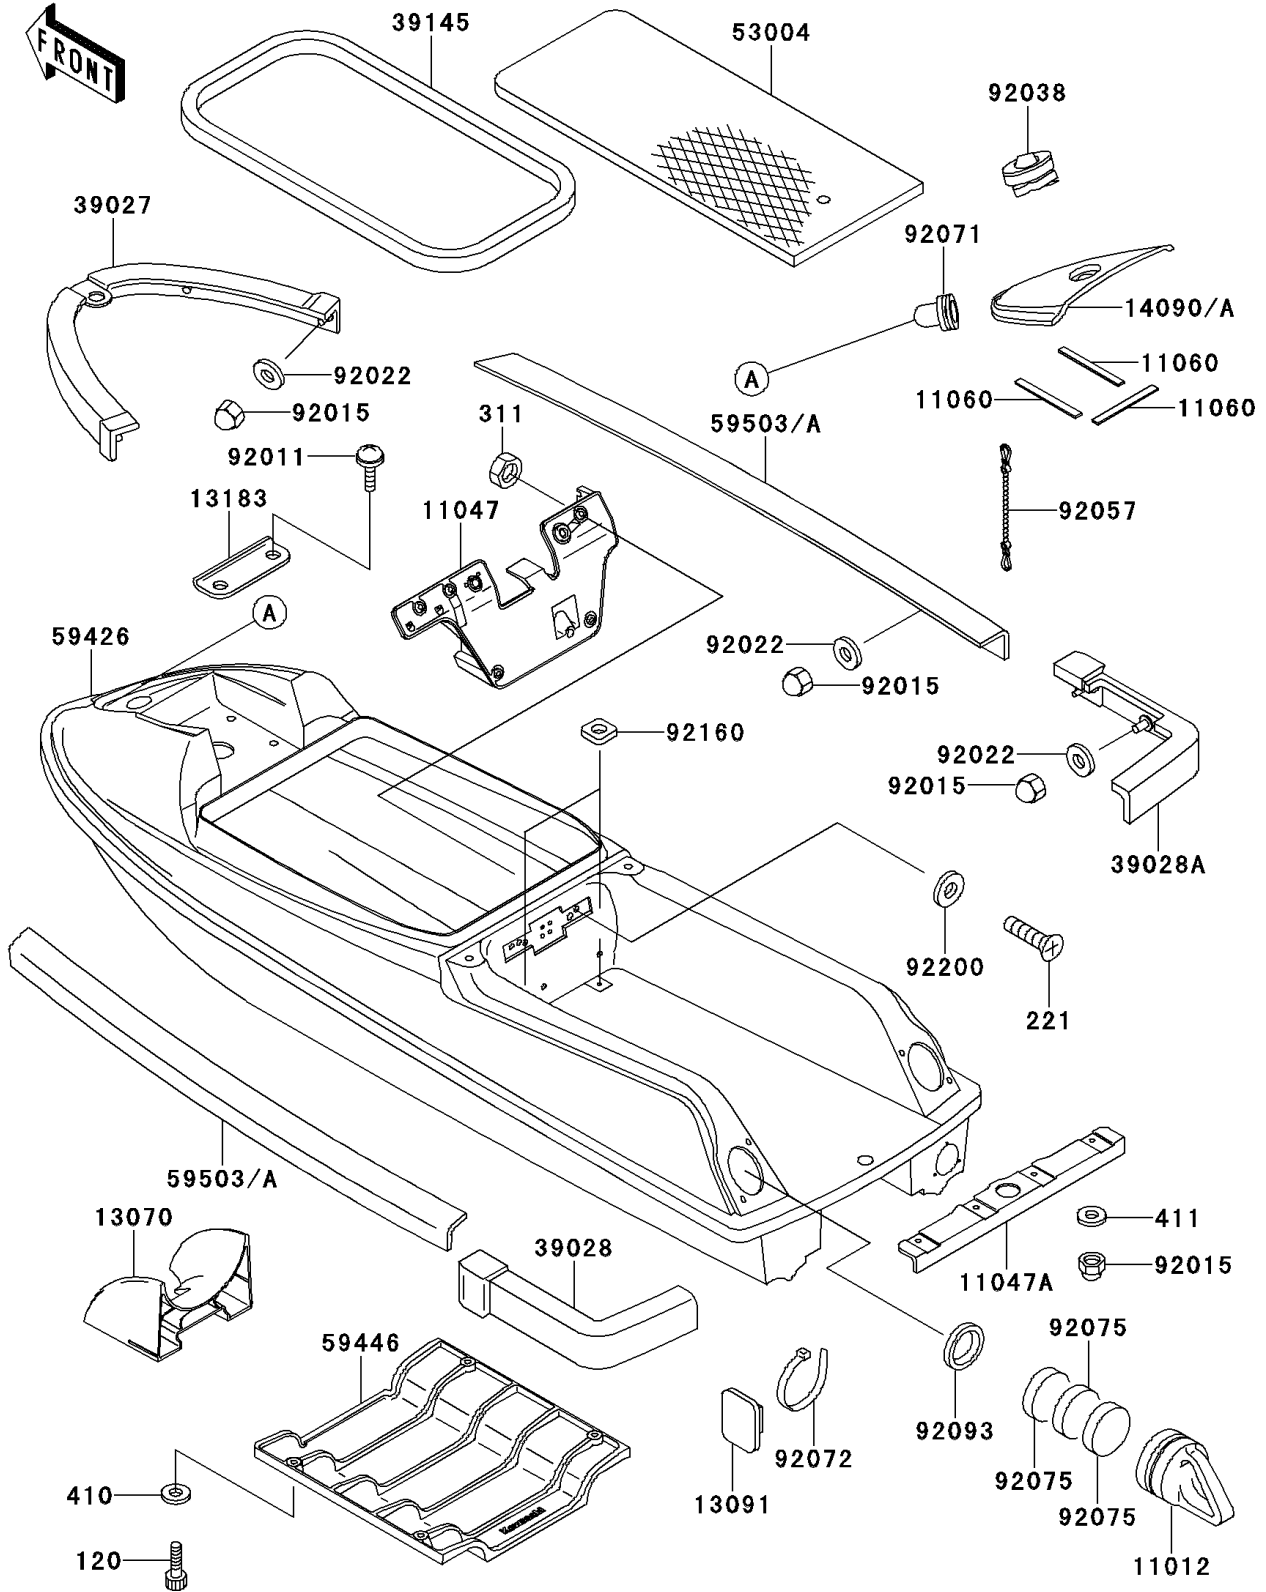

# 1997 750 SXi (Canada Only) PARTS DIAGRAM

Hull

F3141

# 1997 750 SXi (Canada Only) PARTS LIST

Hull

ITEM NAME	PART NUMBER	QUANTITY
BOLT-SOCKET,6X20 (Ref # 120)	120R0620	4
SCREW-CSK-CROS,6X20 (Ref # 221)	221R0620	5
NUT-HEX,6MM (Ref # 311)	311R0600	5
WASHER-PLAIN-SMALL,6MM (Ref # 410)	410S0600	4
WASHER-PLAIN,5MM (Ref # 411)	411S0500	4
CAP,VIOLET (Ref # 11012)	11012-3752-RE	2
BRACKET,CONTROL KNOB (Ref # 11047)	11047-3745	1
BRACKET (Ref # 11047A)	11047-3754	1
GASKET (Ref # 11060)	11060-3722	3
GUIDE,INTAKE (Ref # 13070)	13070-3708	1
HOLDER,BAND (Ref # 13091)	13091-3764	8
PLATE (Ref # 13183)	13183-3787	1
COVER,TANK CAP,J.S.VIOLET (Ref # 14090)	14090-3707-23	1
BUMPER-FRONT,VIOLET (Ref # 39027)	39027-3726-RE	1
BUMPER-REAR,LH,VIOLET (Ref # 39028)	39028-3726-RE	1
BUMPER-REAR,RH,VIOLET (Ref # 39028A)	39028-3727-RE	1
TRIM-SEAL (Ref # 39145)	39145-3731	1
MAT (Ref # 53004)	53004-3740	1
COVER-JET PUMP (Ref # 59446)	59446-3715	1
FENDER-BOAT,J.S.VIOLET (Ref # 59503A)	59503-3704-RE	2
SCREW,TAPPING (Ref # 92011)	92011-561	2
NUT,CAP,5MM (Ref # 92015)	92015-3802	24
WASHER (Ref # 92022)	92022-567	20
KEY,TANK CAP (Ref # 92038)	92038-3707	1
CHAIN,COVER,L=100 (Ref # 92057)	92057-3704	1
GROMMET (Ref # 92071)	92071-3780	1
BAND,L=145 (Ref # 92072)	92072-3768	8
DAMPER (Ref # 92075)	92075-3719	6
SEAL,OSR70X82X7.5 (Ref # 92093)	92093-3704	2

# 1997 750 SXi (Canada Only) PARTS LIST

Hull

ITEM NAME	PART NUMBER	QUANTITY
DAMPER (Ref # 92160)	92160-3797	2
WASHER (Ref # 92200)	92200-3720	5