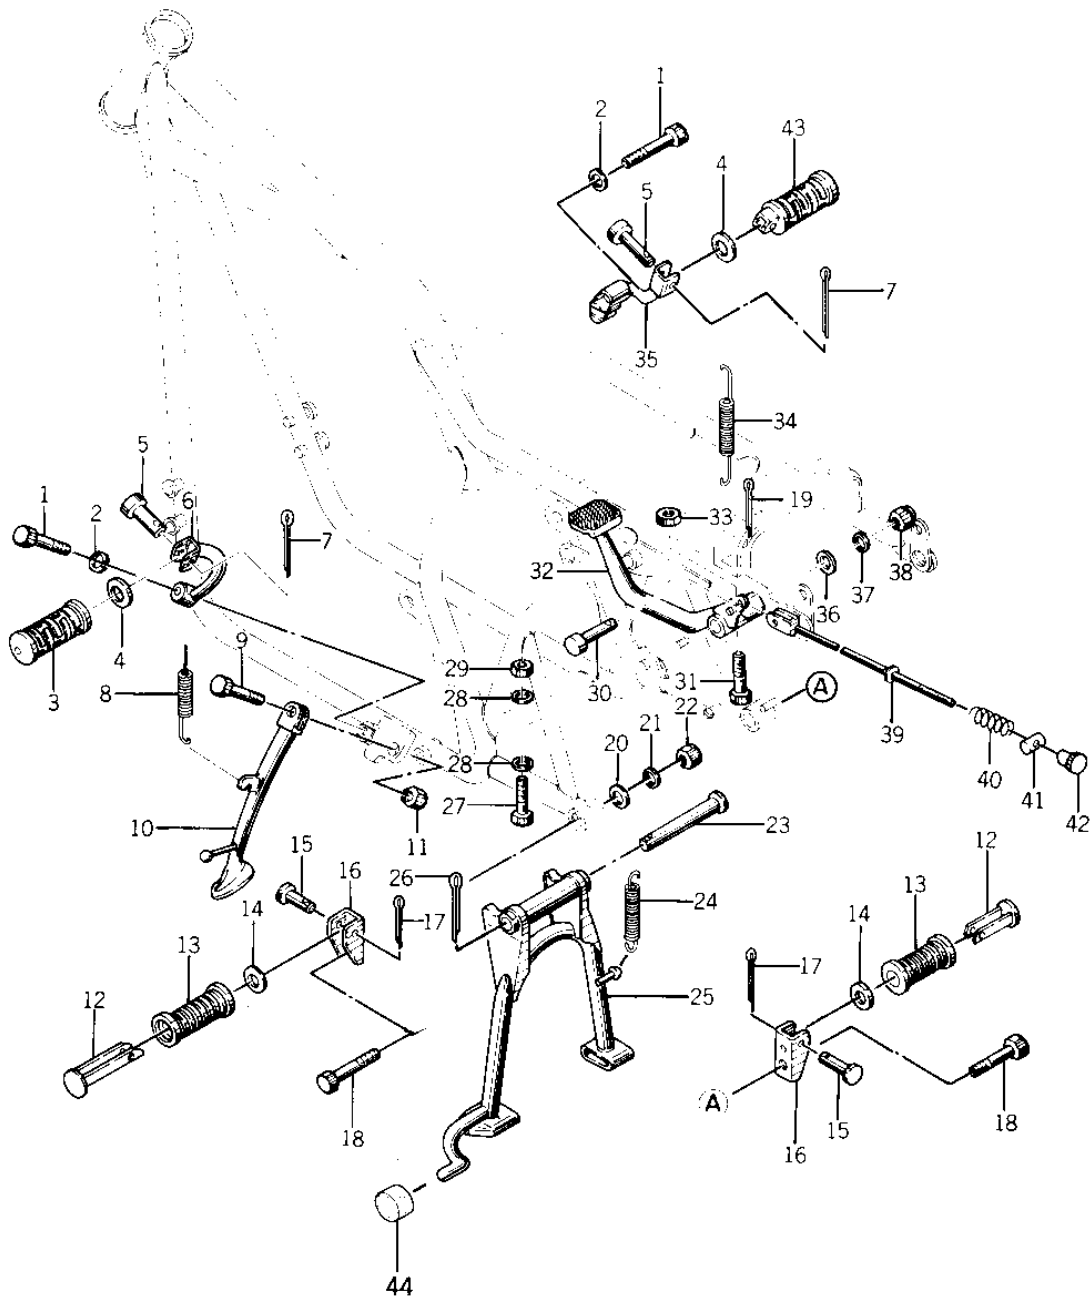

1976 KZ400-D3 PARTS DIAGRAM

FOOTRESTS/STANDS/BRAKE PEDAL ('76-'77)

1976 KZ400-D3 PARTS LIST

FOOTRESTS/STANDS/BRAKE PEDAL ('76 -'77)

ITEM NAME	PART NUMBER	QUANTITY
BOLT-HEX HEAD,12X36 (Ref # 1)	113B1236A	1
WASHER SPRING 12MM (Ref # 2)	461F1200	1
BAR-FOOTREST,L.H (Ref # 3)	34028-011	1
WASHER,PLAIN (Ref # 4)	92022-250	1
PIN-FOOTREST BAR FIT (Ref # 5)	92043-080	1
BRACKET,FOOTREST,L.H (Ref # 6)	34003-053	1
PIN COTTER 2.5X16 (Ref # 7)	550D2516	2
SPRING,SIDE STAND (Ref # 8)	34025-007	1
BOLT, SIDE STAND FIT (Ref # 9)	92003-157	1
STAND-SIDE (Ref # 10)	34024-048	1
NUT 10MM (Ref # 11)	315B1000	1
BAR-RR FOOTREST (OPT) (Ref # 12)	34028-009	2
RUBBER,REAR FOOTREST (Ref # 13)	92076-024	1
WASHER-PLAIN (OPT) (Ref # 14)	92022-199	1
PIN (Ref # 15)	92043-1464	1
BRACKET,STEP (Ref # 16)	32054-1021	1
PIN,COTTER,2.0X12 (Ref # 17)	550D2012	1
BOLT,HEX HEAD,10X50 (Ref # 18)	92001-1254	1
WASHER PLAIN 10MM (Ref # 20)	410B1000	1
WASHER SPRING 10MM (Ref # 21)	461F1000	1
NUT,10MM (Ref # 22)	314B1000	2
SHAFT,MAIN STAND (Ref # 23)	34019-015	1
SPRING,MAIN STAND (Ref # 24)	34023-016	2
STAND-MAIN (Ref # 25)	34011-053	3
PIN COTTER 3.0X30 (Ref # 26)	550D3030	1
BOLT 6X35 (Ref # 27)	110R0635	2
WASHER PLAIN 6MM (Ref # 28)	410B0600	1
NUT (Ref # 29)	92019-008	1
PIN,BRAKE ROD FITTING (Ref # 30)	92043-090	1

1976 KZ400-D3 PARTS LIST

FOOTRESTS/STANDS/BRAKE PEDAL ('76 -'77)

ITEM NAME	PART NUMBER	QUANTITY
BOLT-UPSET (Ref # 31)	112G0625	1
PEDAL,BRAKE (Ref # 32)	43001-064	1
NUT 6MM (Ref # 33)	311B0600	1
SPRING,BRAKE PEDAL (Ref # 34)	43005-029	1
BRACKET,FOOTREST,R.H (Ref # 35)	34003-054	1
WASHER,8.5X20X1.6 (Ref # 36)	92022-1561	1
WASHER SPRING 8MM (Ref # 37)	461F0800	1
NUT,CAP AND LOCK,8MM (Ref # 38)	92019-013	1
ROD,BRAKE (Ref # 39)	43011-026	1
SPRING,BRAKE ROD (Ref # 40)	43012-001	1
PIN-BRAKE ROD (Ref # 41)	92043-065	1
NUT-BRAKE ROD ADJUST (Ref # 42)	92015-042	1
BAR-FOOTREST,R.H (Ref # 43)	34028-012	1
DAMPER RUBB-MAIN STND (Ref # 44)	92075-115	1